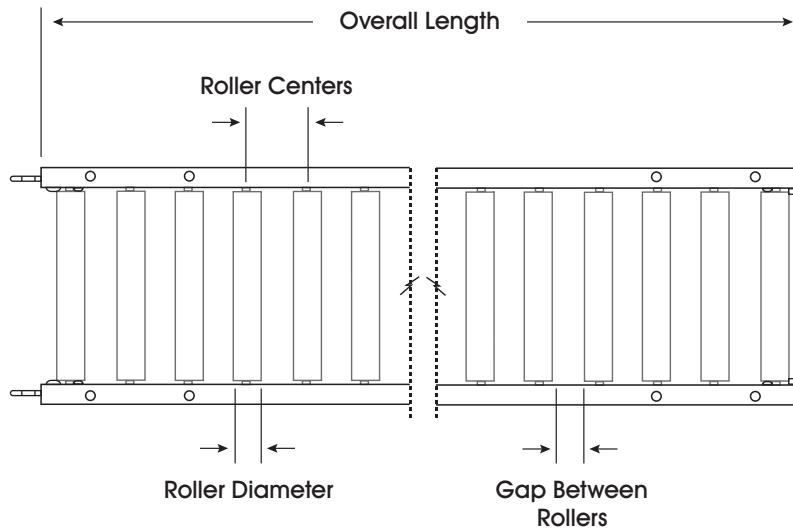

H-3410, H-3412
H-3414

1-800-295-5510
uline.com

24" HEAVY DUTY CONVEYOR

CONVEYOR

END VIEW

TOP VIEW

CONVEYOR SPECIFICATIONS

MODEL #	WIDTH		FRAME HEIGHT	ROLLER DIAMETER	ROLLER CENTERS	GAP BETWEEN ROLLERS	OVERALL LENGTH
	OVERALL WIDTH	BETWEEN FRAME					
H-3410	24"	21"	3.5"	1.9"	3"	1.1"	5'
H-3412							10'

SPECIFICATIONS CONTINUED

H-STAND

H-STAND SPECIFICATIONS

MODEL #	OVERALL WIDTH	HEIGHT RANGE	MOUNTING PLATE LENGTH	MOUNTING PLATE WIDTH	FOOT LENGTH	FOOT WIDTH
H-3414	24"	24-36"	8"	1.5"	6.25"	1.5"

ULINE CHICAGO • ATLANTA • DALLAS • LOS ANGELES • MINNEAPOLIS • NYC/PHILA • SEATTLE • MEXICO • CANADA