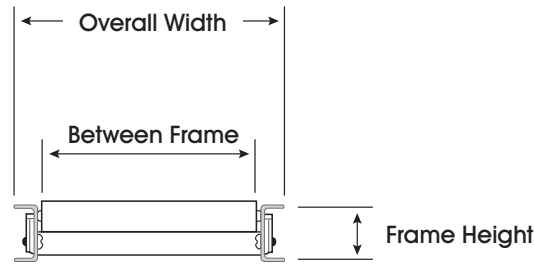

H-3410, H-3412
H-3414

1-800-295-5510
uline.com

24" HEAVY DUTY CONVEYOR

CONVEYOR

END VIEW

TOP VIEW

CONVEYOR SPECIFICATIONS

MODEL #	WIDTH		FRAME HEIGHT	ROLLER DIAMETER	ROLLER CENTERS	GAP BETWEEN ROLLERS	OVERALL LENGTH
	OVERALL WIDTH	BETWEEN FRAME					
H-3410	24"	21"	3.5"	1.9"	3"	1.1"	5'
H-3412							10'

SPECIFICATIONS CONTINUED

H-STAND

H-STAND SPECIFICATIONS

MODEL #	OVERALL WIDTH	HEIGHT RANGE	MOUNTING PLATE LENGTH	MOUNTING PLATE WIDTH	FOOT LENGTH	FOOT WIDTH
H-3414	24"	24-36"	8"	1.5"	6.25"	1.5"

ULINE CHICAGO • ATLANTA • DALLAS • LOS ANGELES • MINNEAPOLIS • NYC/PHILA • SEATTLE • MEXICO • CANADA