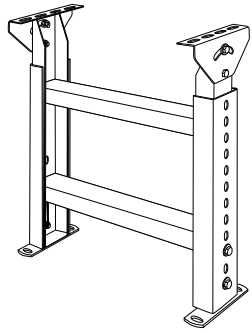

H-3410, H-3412
H-3414

1-800-295-5510
uline.com

24" HEAVY DUTY CONVEYOR

CONVEYOR

END VIEW

TOP VIEW

CONVEYOR SPECIFICATIONS

MODEL #	WIDTH		FRAME HEIGHT	ROLLER DIAMETER	ROLLER CENTERS	GAP BETWEEN ROLLERS	OVERALL LENGTH
	OVERALL WIDTH	BETWEEN FRAME					
H-3410	24"	21"	3.5"	1.9"	3"	1.1"	5'
H-3412							10'

SPECIFICATIONS CONTINUED

H-STAND

H-STAND SPECIFICATIONS

MODEL #	OVERALL WIDTH	HEIGHT RANGE	MOUNTING PLATE LENGTH	MOUNTING PLATE WIDTH	FOOT LENGTH	FOOT WIDTH
H-3414	24"	24-36"	8"	1.5"	6.25"	1.5"

ULINE CHICAGO • ATLANTA • DALLAS • LOS ANGELES • MINNEAPOLIS • NYC/PHILA • SEATTLE • MEXICO • CANADA