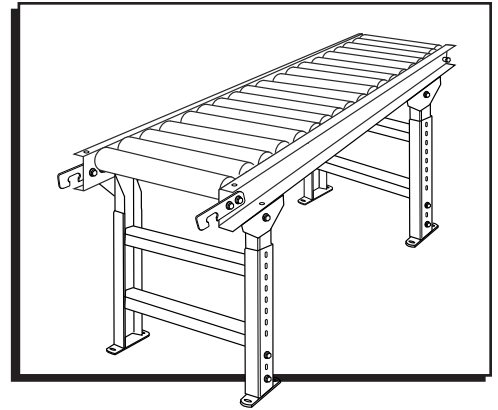

H-3410, H-3412
H-3414

1-800-295-5510
uline.com

24" HEAVY DUTY CONVEYOR

CONVEYOR

END VIEW

TOP VIEW

CONVEYOR SPECIFICATIONS

MODEL #	WIDTH		FRAME HEIGHT	ROLLER DIAMETER	ROLLER CENTERS	GAP BETWEEN ROLLERS	OVERALL LENGTH
	OVERALL WIDTH	BETWEEN FRAME					
H-3410	24"	21"	3.5"	1.9"	3"	1.1"	5'
H-3412							10'

SPECIFICATIONS CONTINUED

H-STAND

H-STAND SPECIFICATIONS

MODEL #	OVERALL WIDTH	HEIGHT RANGE	MOUNTING PLATE LENGTH	MOUNTING PLATE WIDTH	FOOT LENGTH	FOOT WIDTH
H-3414	24"	24-36"	8"	1.5"	6.25"	1.5"

ULINE CHICAGO • ATLANTA • DALLAS • LOS ANGELES • MINNEAPOLIS • NYC/PHILA • SEATTLE • MEXICO • CANADA