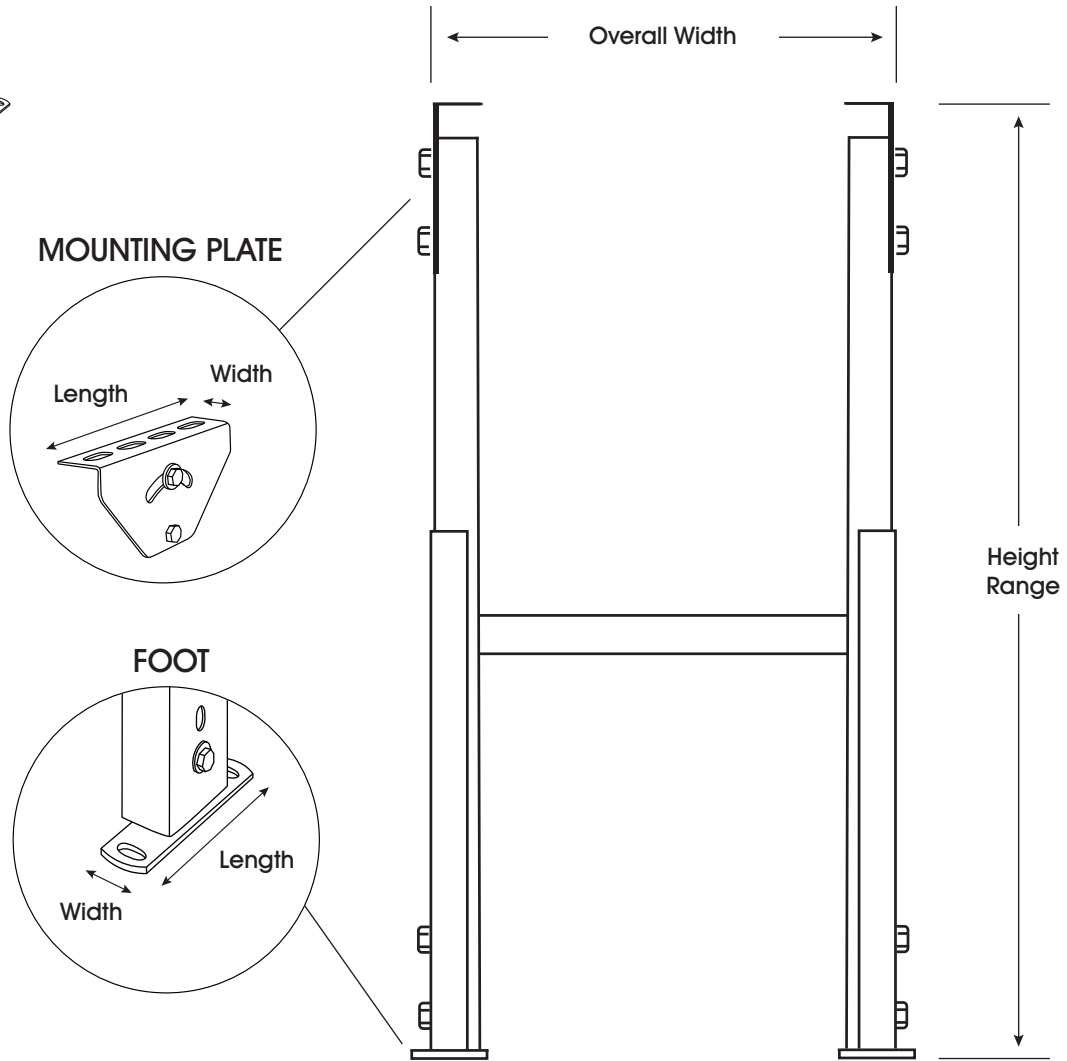

H-3410, H-3412
H-3414

1-800-295-5510
uline.com

24" HEAVY DUTY CONVEYOR

CONVEYOR

END VIEW

TOP VIEW

CONVEYOR SPECIFICATIONS

MODEL #	WIDTH		FRAME HEIGHT	ROLLER DIAMETER	ROLLER CENTERS	GAP BETWEEN ROLLERS	OVERALL LENGTH
	OVERALL WIDTH	BETWEEN FRAME					
H-3410	24"	21"	3.5"	1.9"	3"	1.1"	5'
H-3412							10'

SPECIFICATIONS CONTINUED

H-STAND

H-STAND SPECIFICATIONS

MODEL #	OVERALL WIDTH	HEIGHT RANGE	MOUNTING PLATE LENGTH	MOUNTING PLATE WIDTH	FOOT LENGTH	FOOT WIDTH
H-3414	24"	24-36"	8"	1.5"	6.25"	1.5"

ULINE CHICAGO • ATLANTA • DALLAS • LOS ANGELES • MINNEAPOLIS • NYC/PHILA • SEATTLE • MEXICO • CANADA