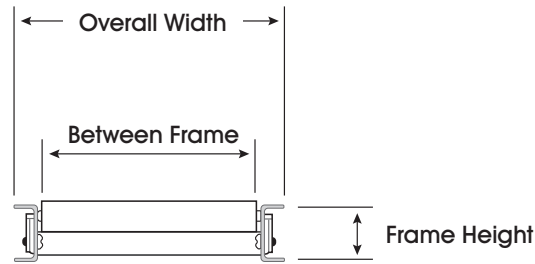

CONVEYOR

END VIEW