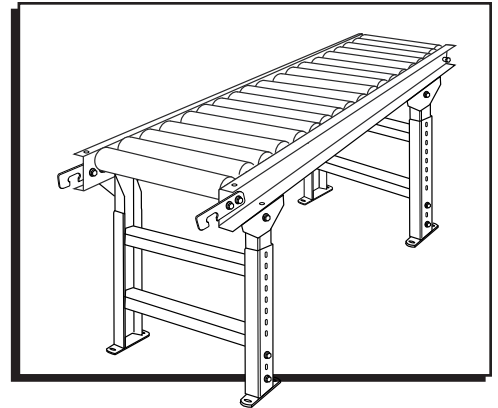

# 18" HEAVY DUTY CONVEYOR

CONVEYOR

END VIEW

TOP VIEW

## CONVEYOR SPECIFICATIONS

MODEL #	WIDTH		FRAME HEIGHT	ROLLER DIAMETER	ROLLER CENTERS	GAP BETWEEN ROLLERS	OVERALL LENGTH
	OVERALL WIDTH	BETWEEN FRAME					
H-3409	18"	15"	3.5"	1.9"	3"	1.1"	5'
H-3411							10'

## H-STAND SPECIFICATIONS

MODEL #	OVERALL WIDTH	HEIGHT RANGE	MOUNTING PLATE LENGTH	MOUNTING PLATE WIDTH	FOOT LENGTH	FOOT WIDTH
H-3413	18"	24-36"	8"	1.5"	6.25"	1.5"

**ULINE** CHICAGO • ATLANTA • DALLAS • LOS ANGELES • MINNEAPOLIS • NYC/PHILA • SEATTLE • MEXICO • CANADA