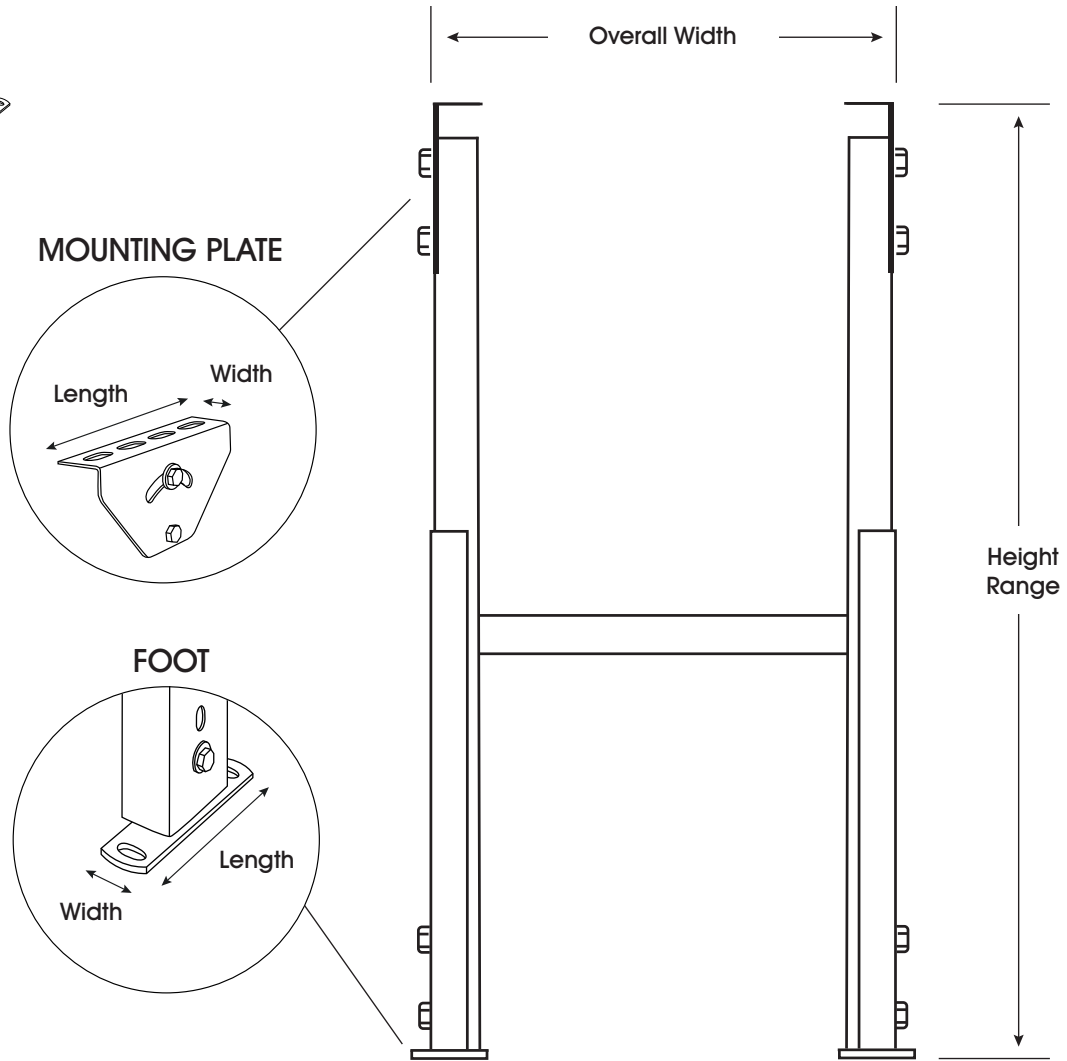

# 18" HEAVY DUTY CONVEYOR

CONVEYOR

END VIEW

TOP VIEW

## CONVEYOR SPECIFICATIONS

MODEL #	WIDTH		FRAME HEIGHT	ROLLER DIAMETER	ROLLER CENTERS	GAP BETWEEN ROLLERS	OVERALL LENGTH
	OVERALL WIDTH	BETWEEN FRAME					
H-3409	18"	15"	3.5"	1.9"	3"	1.1"	5'
H-3411							10'

## H-STAND SPECIFICATIONS

MODEL #	OVERALL WIDTH	HEIGHT RANGE	MOUNTING PLATE LENGTH	MOUNTING PLATE WIDTH	FOOT LENGTH	FOOT WIDTH
H-3413	18"	24-36"	8"	1.5"	6.25"	1.5"

**ULINE** CHICAGO • ATLANTA • DALLAS • LOS ANGELES • MINNEAPOLIS • NYC/PHILA • SEATTLE • MEXICO • CANADA