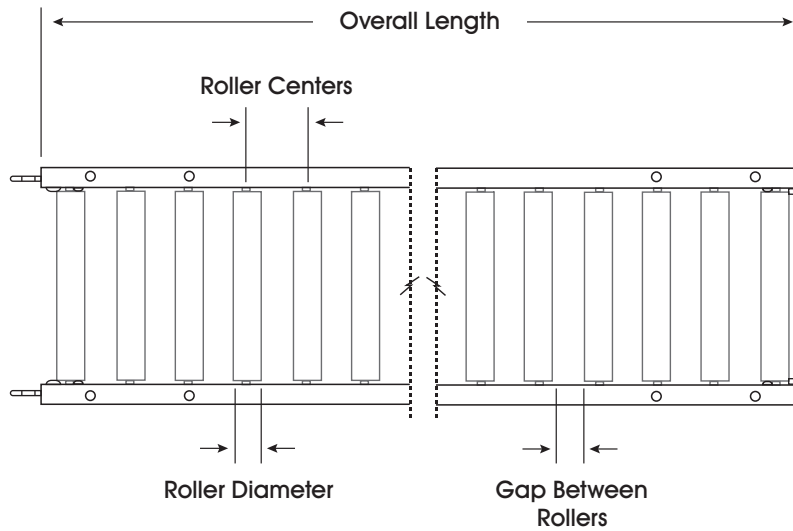

# 18" HEAVY DUTY CONVEYOR

CONVEYOR

END VIEW

TOP VIEW

## CONVEYOR SPECIFICATIONS

MODEL #	WIDTH		FRAME HEIGHT	ROLLER DIAMETER	ROLLER CENTERS	GAP BETWEEN ROLLERS	OVERALL LENGTH
	OVERALL WIDTH	BETWEEN FRAME					
H-3409	18"	15"	3.5"	1.9"	3"	1.1"	5'
H-3411							10'

## H-STAND SPECIFICATIONS

MODEL #	OVERALL WIDTH	HEIGHT RANGE	MOUNTING PLATE LENGTH	MOUNTING PLATE WIDTH	FOOT LENGTH	FOOT WIDTH
H-3413	18"	24-36"	8"	1.5"	6.25"	1.5"

**ULINE** CHICAGO • ATLANTA • DALLAS • LOS ANGELES • MINNEAPOLIS • NYC/PHILA • SEATTLE • MEXICO • CANADA