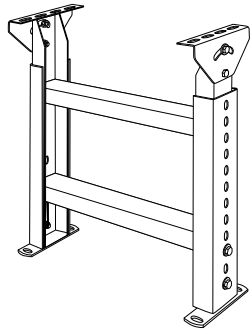

# 18" HEAVY DUTY CONVEYOR

CONVEYOR

END VIEW

TOP VIEW

## CONVEYOR SPECIFICATIONS

MODEL #	WIDTH		FRAME HEIGHT	ROLLER DIAMETER	ROLLER CENTERS	GAP BETWEEN ROLLERS	OVERALL LENGTH
	OVERALL WIDTH	BETWEEN FRAME					
H-3409	18"	15"	3.5"	1.9"	3"	1.1"	5'
H-3411							10'

## H-STAND SPECIFICATIONS

MODEL #	OVERALL WIDTH	HEIGHT RANGE	MOUNTING PLATE LENGTH	MOUNTING PLATE WIDTH	FOOT LENGTH	FOOT WIDTH
H-3413	18"	24-36"	8"	1.5"	6.25"	1.5"

**ULINE** CHICAGO • ATLANTA • DALLAS • LOS ANGELES • MINNEAPOLIS • NYC/PHILA • SEATTLE • MEXICO • CANADA