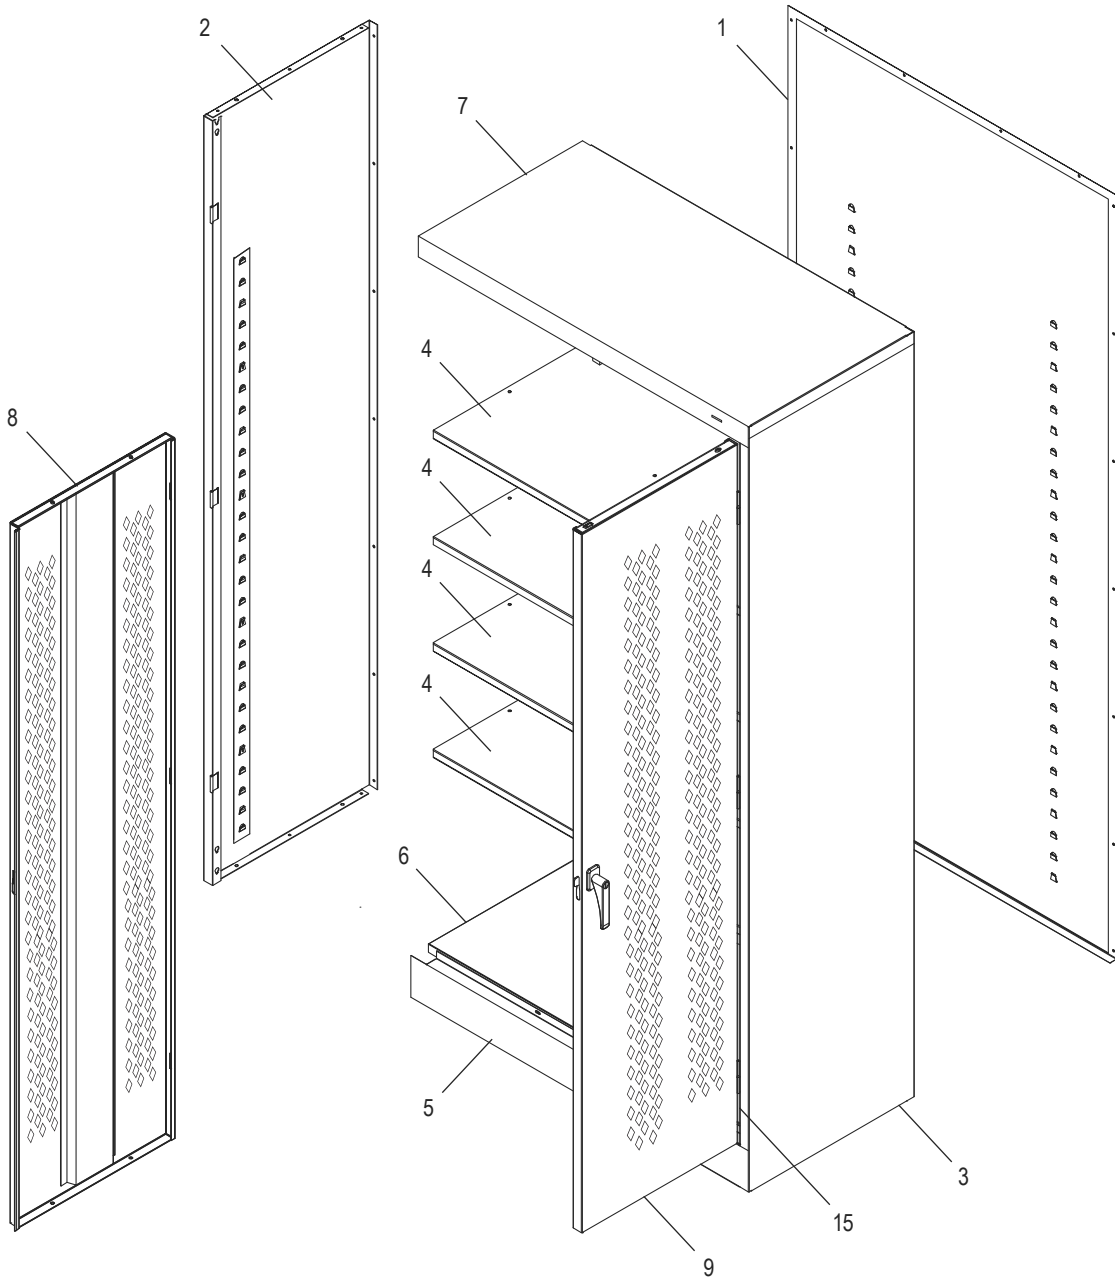

ULINE H-7814

VENTILATED STORAGE CABINET

1-800-295-5510
uline.com

HANDLE ASSEMBLY

#	DESCRIPTION	QTY.	ULINE PART NO.	MFG. PART NO.
10	Lock Bar (Set)	1	H-1105-11	944LB
11	Door Handle with Keys and Hardware	1	H-1105-12	944LH
12	Locking Cam	1	H-1105-13	944LC
13	Cotter Pin	1	H-2216-CTRPN	CTRPN
14	Lock Bar Guide	2	H-1105-15	944GI
15	Hinge Pin	6	H-1106-16	944HP
16	Bolt (#8-32 x 3/8")	44	-----	-----
17	Nut (#8-32)	44	-----	-----
18	Nut Driver	1	H-1224-TOOL2	TOOL-2
	Replacement Hardware Pack (Not Included) Bolts #8-32 x 3/8" (72), Nuts #8-32 (72)	1	H-1224-19	HW-72

ULINE H-7814

**GABINETE VENTILADO
PARA ALMACENAMIENTO**

800-295-5510
uline.mx

ENSAMBLE PRINCIPAL

ULINE H-7814**GABINETE VENTILADO
PARA ALMACENAMIENTO**

800-295-5510

uline.mx

LISTA DE PARTES DEL ENSAMBLE PRINCIPAL