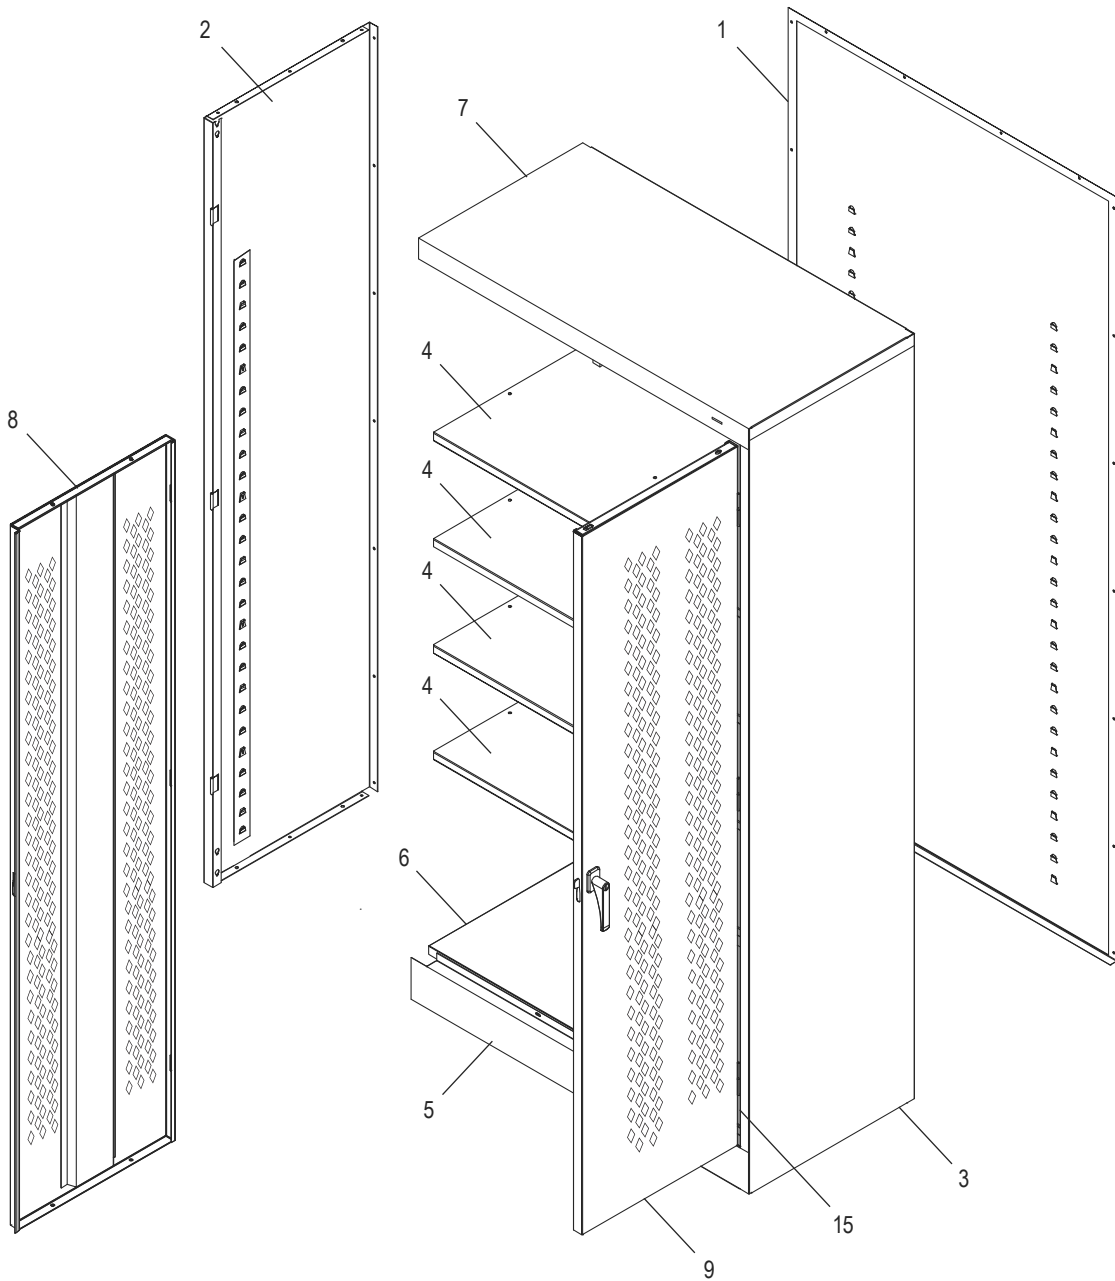

PRIMARY ASSEMBLY

ULINE H-7814
VENTILATED STORAGE CABINET

1-800-295-5510
uline.com

PRIMARY ASSEMBLY PARTS LIST

#	DESCRIPTION	QTY.	ULINE PART NO.	MFG. PART NO.
1	Back Panel	1	H-3109-BACK	944BA-MGY
2	Left Side	1	-----	292LS-MGY
3	Right Side	1	H-2216GR-RHT	292RS-MGY
4	Shelf	4	H-1223ADD-GR	302-MGY
5	Sill	1	-----	944SIN-MGY
6	Bottom	1	-----	292BO-MGY
7	Top	1	H-3618GR-TOP	292TO-MGY
8	Left Door	1	H-7816	944LD-PD-MGY
9	Right Door	1	H-7817	944RD-PD-MGY
	Touch Up Paint – Gray (Not Shown)	1	H-5362	LTUP-MGY
	Extra Keys (Set of 2) (Not Shown)	1	H-1105-KEYS	-----