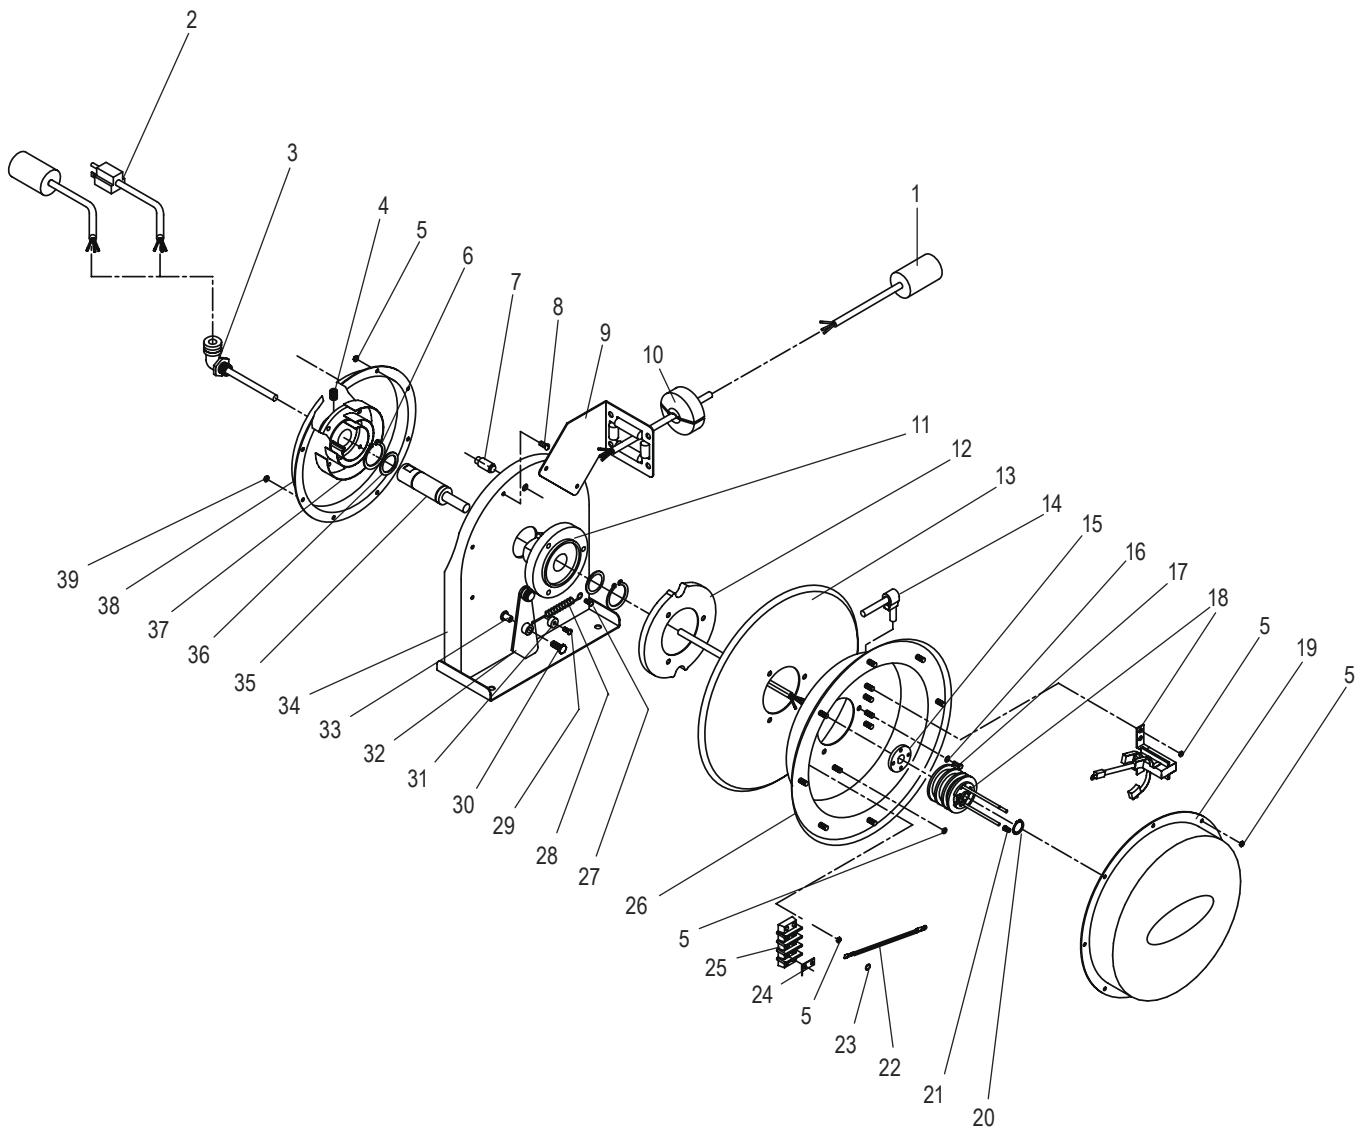

ULINE H-7122 INDUSTRIAL CORD REEL – 20 AMP

1-800-295-5510
uline.com

Para Español, vea páginas 3-4.
Pour le français, consulter les pages 5-6.

ULINE H-7122
INDUSTRIAL CORD
REEL – 20 AMP

1-800-295-5510
uline.com

#	DESCRIPTION	QTY.	ULINE PART NO.	MFG. PART NO.
1	Single Outlet	1	-----	602003
2	Inlet Cord Assembly	1	-----	602002
3	90° Cord Connector	1	-----	S261140-C
4	Screw, Set 3/8-19 x 1/2" Pin	1	-----	300006
5	Locking Hex Nut 10-32	22	-----	S300011
6	Snap Ring	1	-----	300031
7	Springcase Stud	1	-----	S261360
8	Screw 10-32 x 1/2"	2	-----	300002
9	Guide Arm Assembly	1	-----	400107
10	Bumper Assembly	1	-----	1-HR1004-A
11	Spring Arbor	1	-----	400017
12	Latch Cam	1	-----	S400019
13	Sheave Disc	1	-----	400006
14	Strain Relief	1	-----	260633
15	Plate Adapter	1	-----	261577
16	Split Lock Washer	3	-----	902016
17	Hex Screw 1/4-20 x 5/8"	3	-----	S2-42
18	Collector Ring Assembly	1	-----	602296
19	Cover	1	-----	261723
20	Snap Ring	1	-----	S140-13
21	Wire Nut	3	-----	260774
22	Grounding Cord Assembly	1	-----	600283
23	Lock Washer	1	-----	S115-10
24	Connect Terminal	1	-----	260609
25	Terminal Block Assembly	1	-----	600205
26	Sheave Assembly	1	-----	600254
27	Screw, 10-32 x 3/8"	5	-----	300001
28	Latch Plate Spring	1	-----	S400018
29	Screw, 10-24 x 3/8"	1	-----	S32-136
30	Screw 10-32 x 1"	1	-----	300035
31	Latch Bumper	1	-----	S400021
32	Latch Plate Assembly	1	-----	S400109
33	Latch Bushing	1	-----	S400012
34	Base Assembly	1	-----	400101
35	Main Shaft Kit	1	-----	602348
36	Spacing Washer	2	-----	300034
37	Drive Spring Assembly	1	-----	S400030
38	Spring Case Assembly	1	-----	S400103