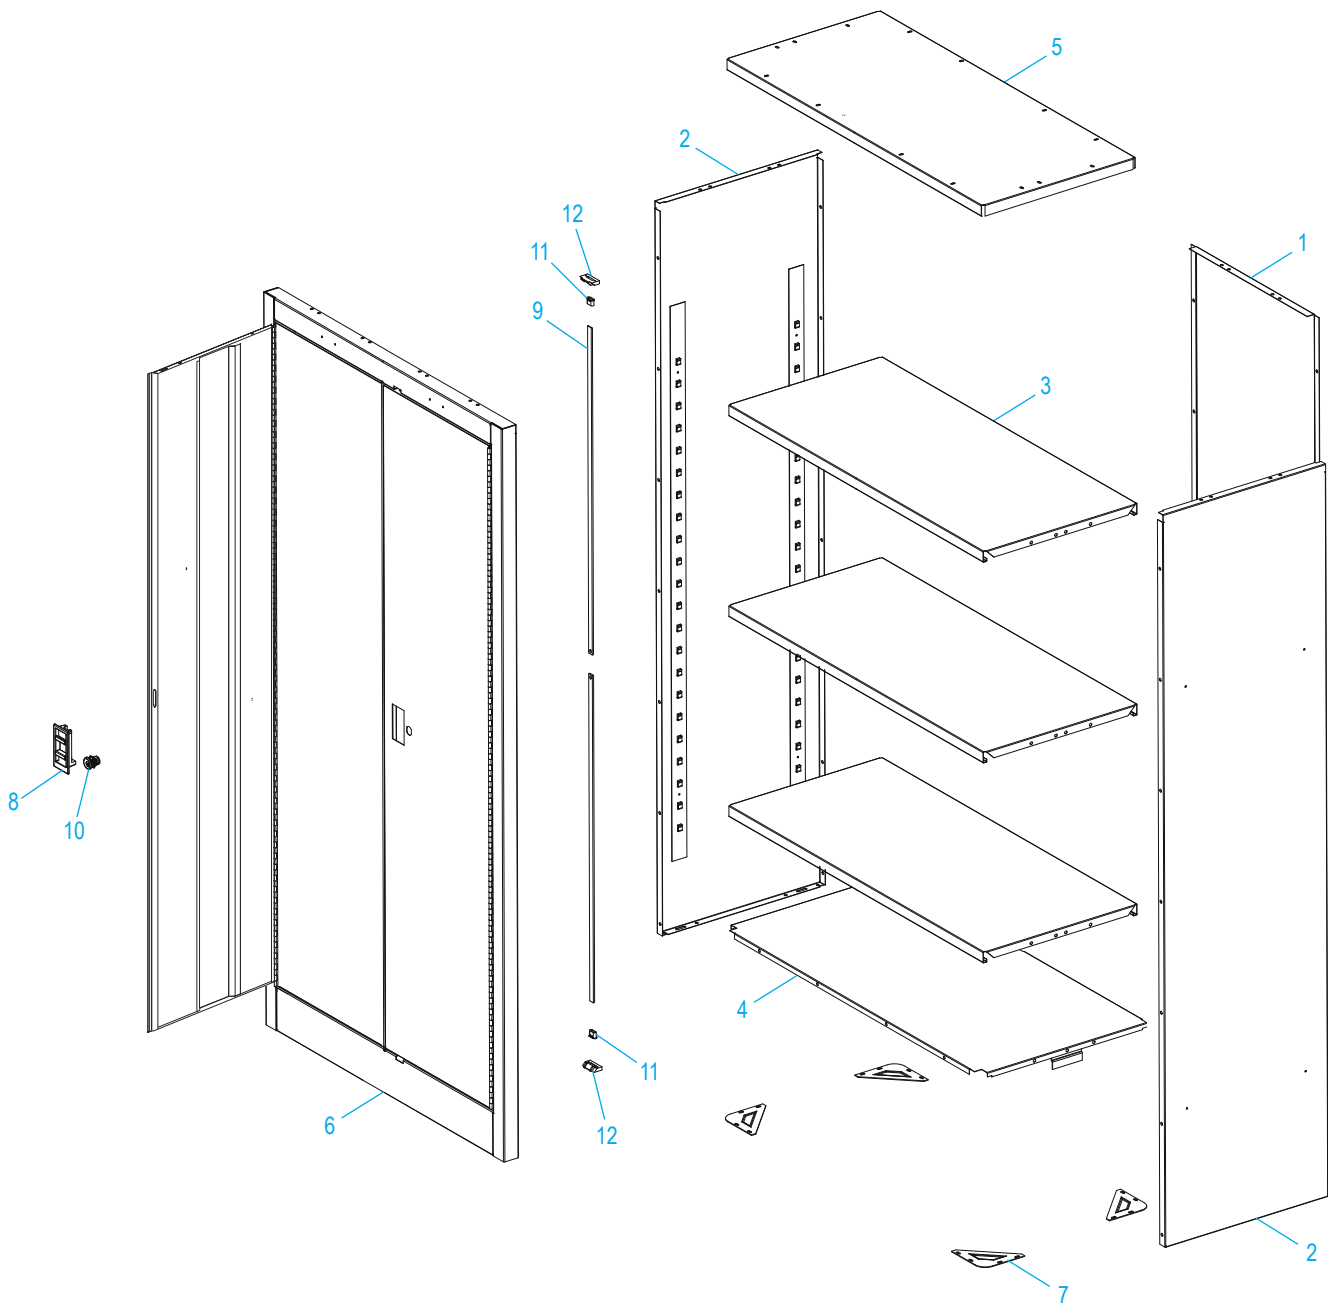

ULINE H-6317 SLIM STORAGE CABINET

1-800-295-5510
uline.com

Para Español, vea páginas 3-4.
Pour le français, consulter les pages 5-6.

ULINE H-6317
SLIM STORAGE CABINET

1-800-295-5510
uline.com

#	DESCRIPTION	QTY.	ULINE PART NO.	MFG. PART NO.
1	Back Panel – Black	1	-----	ICR2466-22F-ME
1	Back Panel – Gray	1	-----	ICR2466-22F-PL
1	Back Panel – Wine	1	-----	ICR2466-22F-MN
1	Back Panel – White	1	-----	ICR2466-22F-SW
2	Side Panel – Black	2	-----	ICS1866-22F-ME
2	Side Panel – Gray	2	-----	ICS1866-22F-PL
2	Side Panel – Wine	2	-----	ICS1866-22F-MN
2	Side Panel – White	2	-----	ICS1866-22F-SW
3	Shelf – Black	3	H-6320BL	ICAS2418ME
3	Shelf – Gray	3	H-6320GR	ICAS2418PL
3	Shelf – Wine	3	H-6320WINE	ICAS2418MN
3	Shelf – White	3	H-6320W	ICAS2418SW
4	Bottom – Black	1	-----	ICB2418-22-ME
4	Bottom – Gray	1	-----	ICB2418-22-PL
4	Bottom – Wine	1	-----	ICB2418-22-MN
4	Bottom – White	1	-----	ICB2418-22-SW
5	Top – Black	1	H-6317-TOP	ICT2418-22-ME
5	Top – Gray	1	-----	ICT2418-22-PL
5	Top – Wine	1	-----	ICT2418-22-MN
5	Top – White	1	-----	ICT2418-22-SW
6	Door and Frame – Black	1	-----	ICSDF2466P-ME
6	Door and Frame – Gray	1	-----	ICSDF2466P-PL
6	Door and Frame – Wine	1	-----	ICSDF2466P-MN
6	Door and Frame – White	1	-----	ICSDF2466P-SW
7	Foot Plate	4	-----	CFP100
8	Latch Handle	1	H-6318-8	LSL100F
9	Lock Bar (Set)	1	H-6317-LCKBR	ICLRS66-2
10	Cabinet Lock	1	H-6316-LOCK	ABA001
11	Lock Bar Guide	2	H-6317-GLDEQ	LRG1
12	Bottom Bar Guide	2	-----	BRG-100
	Bolt (Not Shown)	56	-----	MBT200
	Nut (Not Shown)	56	-----	N201
	Keys (Set of 2) (Not Shown)	1	H-7349	ABA001K