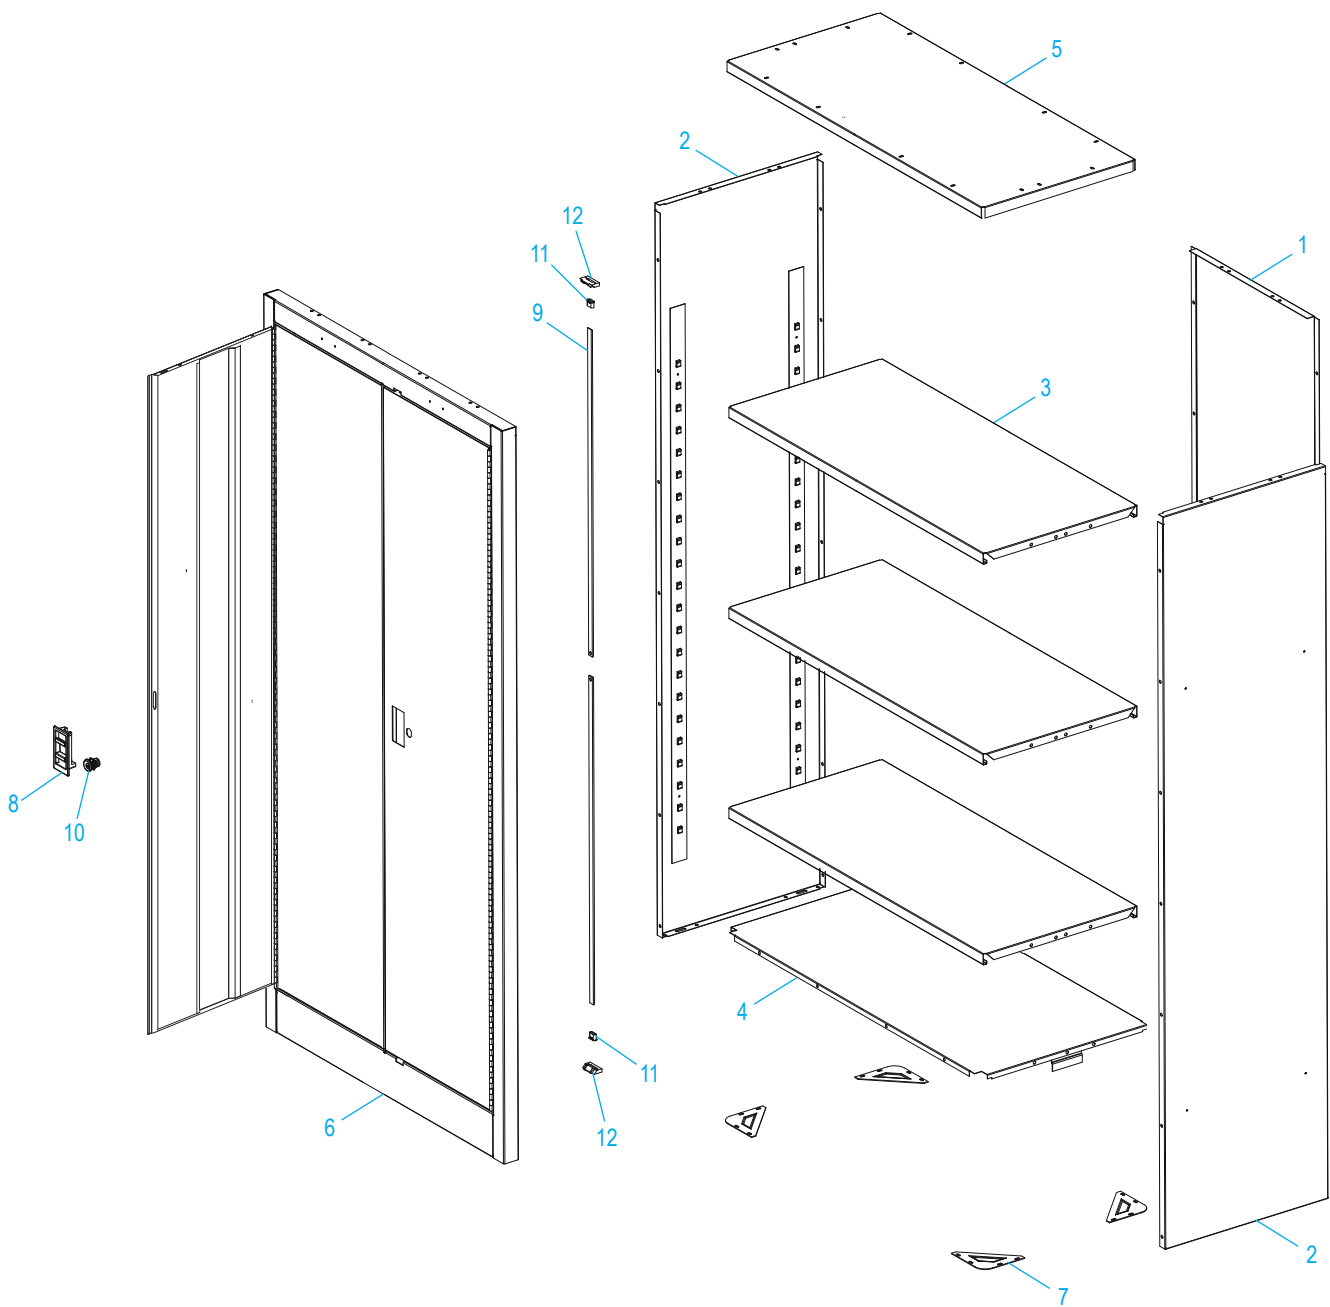

ULINE H-6317
GABINETE DELGADO
PARA ALMACENAMIENTO

800-295-5510
uline.mx

ULINE H-6317
GABINETE DELGADO
PARA ALMACENAMIENTO

800-295-5510
uline.mx

#	DESCRIPCIÓN	CANT.	NO. DE PARTE DE ULINE	NO. DE PARTE DEL FABRICANTE
1	Panel Trasero – Negro	1	-----	ICR2466-22F-ME
1	Panel Trasero – Gris	1	-----	ICR2466-22F-PL
1	Panel Trasero – Vino	1	-----	ICR2466-22F-MN
1	Panel Trasero – Blanco	1	-----	ICR2466-22F-SW
2	Panel Lateral – Negro	2	-----	ICS1866-22F-ME
2	Panel Lateral – Gris	2	-----	ICS1866-22F-PL
2	Panel Lateral – Vino	2	-----	ICS1866-22F-MN
2	Panel Lateral – Blanco	2	-----	ICS1866-22F-SW
3	Repisa – Negro	3	H-6320BL	ICAS2418ME
3	Repisa – Gris	3	H-6320GR	ICAS2418PL
3	Repisa – Vino	3	H-6320WINE	ICAS2418MN
3	Repisa – Blanco	3	H-6320W	ICAS2418SW
4	Parte Inferior – Negro	1	-----	ICB2418-22-ME
4	Parte Inferior – Gris	1	-----	ICB2418-22-PL
4	Parte Inferior – Vino	1	-----	ICB2418-22-MN
4	Parte Inferior – Blanco	1	-----	ICB2418-22-SW
5	Parte Superior – Negro	1	H-6317-TOP	ICT2418-22-ME
5	Parte Superior – Gris	1	-----	ICT2418-22-PL
5	Parte Superior – Vino	1	-----	ICT2418-22-MN
5	Parte Superior – Blanco	1	-----	ICT2418-22-SW
6	Puerta y Armazón – Negro	1	-----	ICSDF2466P-ME
6	Puerta y Armazón – Gris	1	-----	ICSDF2466P-PL
6	Puerta y Armazón – Vino	1	-----	ICSDF2466P-MN
6	Puerta y Armazón – Blanco	1	-----	ICSDF2466P-SW
7	Placa Inferior	4	-----	CFP100
8	Asa	1	H-6318-8	LSL100F
9	Barra de Seguridad (Set)	1	H-6317-LCKBR	ICLRS66-2
10	Cerradura	1	H-6316-LOCK	ABA001
11	Guía de la Barra de Seguridad	2	H-6317-GLDEQ	LRG1
12	Guía de la Barra Inferior	2	-----	BRG-100
	Perno (No se Muestra)	56	-----	MBT200
	Tuerca (No se Muestra)	56	-----	N201
	Llaves (Set de 2) (No se Muestran)	1	H-7349	ABA001K