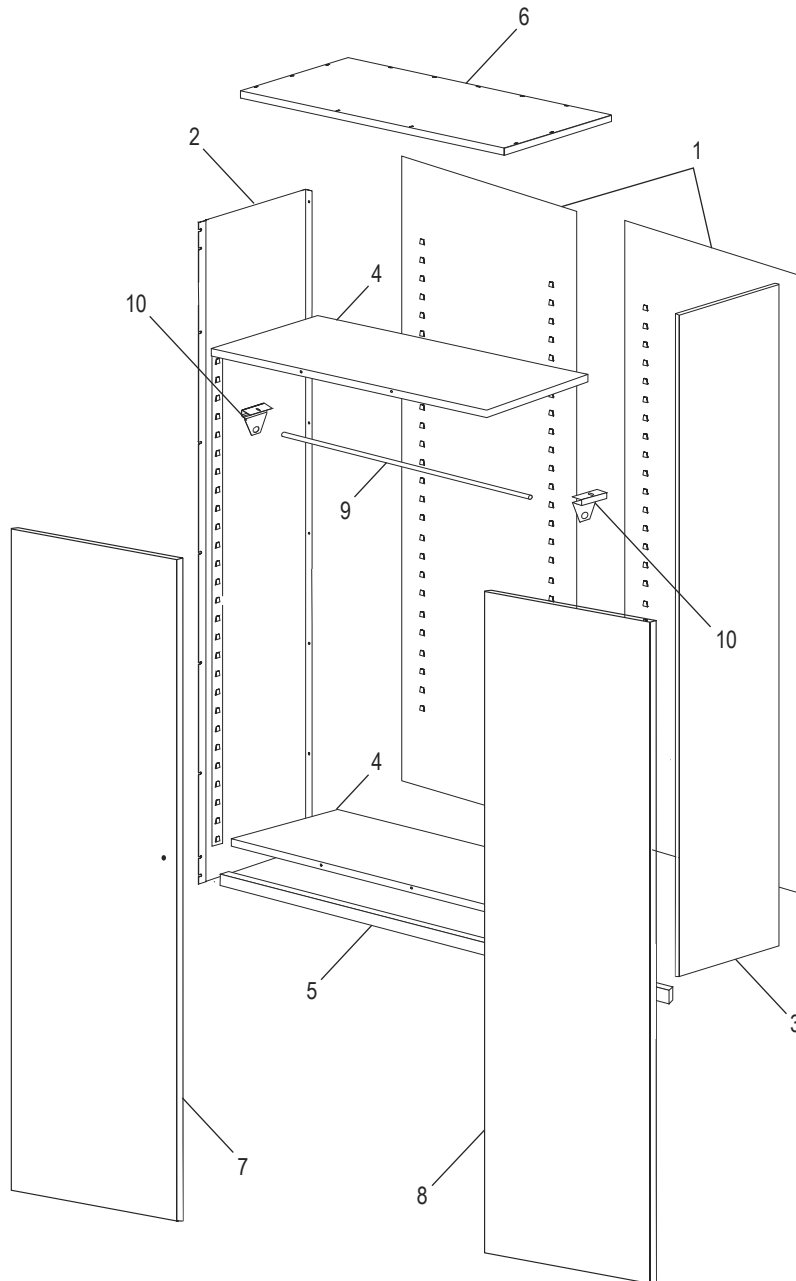

ENSAMBLE PRIMARIO