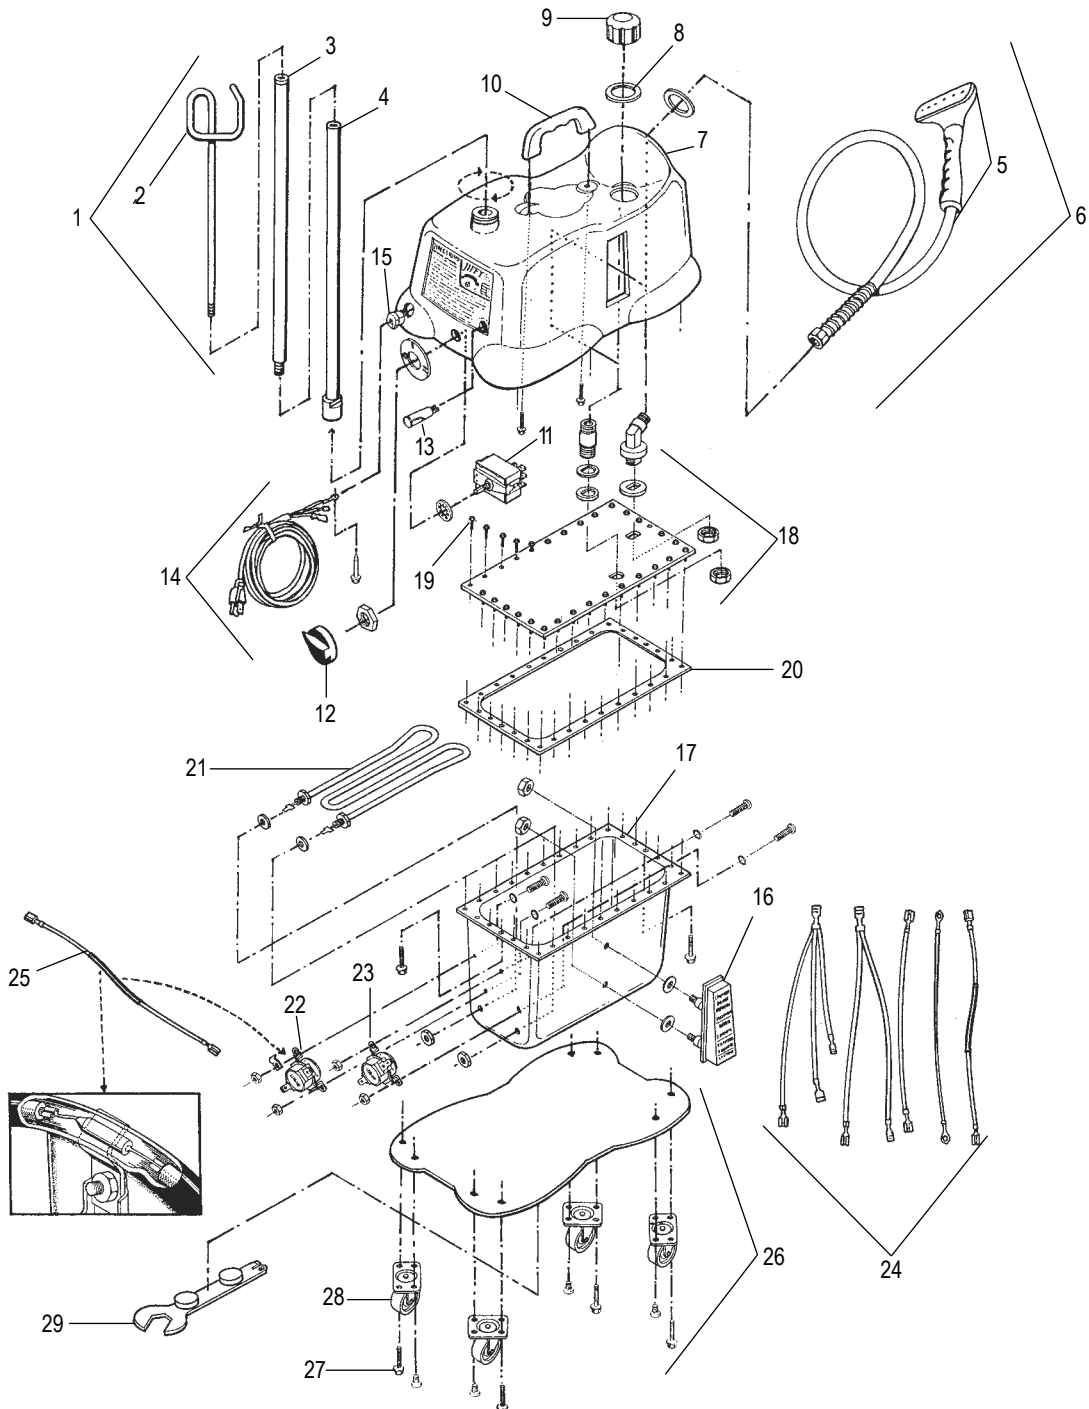

ULINE H-4474

**JIFFY® J-4000
COMMERCIAL
GARMENT STEAMER**

1-800-295-5510
uline.com

Para Español, vea páginas 3-4.
Pour le français, consulter les pages 5-6.

ULINE H-4474

JIFFY® J-4000

**COMMERCIAL
GARMENT STEAMER**

1-800-295-5510

uline.com

#	DESCRIPTION	QTY.	ULINE PART NO.	MFG. PART NO.
1	Rod Set and Nut with Metal Studs (Includes Parts 2-4)	1	H-4474-RODST	1030
2	Hook Section of Rod Set	1	H-4473-HOOK	0035
3	Middle Section of Rod Set	1	H-4473-MS	0036
4	Bottom Section of Rod Set	1	-----	1033
5	Plastic Steam Head/Handle Replacement Kit	1	H-4474-HEAD	0253
6	Plastic Head/Handle Hose Attachment (Complete)	1	H-4474-HOSE	0251
7	J-4000 Die Cast Aluminum Housing	1	-----	1301
8	Round Beauty Ring	1	H-4474-0004	0004
9	Pressure Release Water Fill Cap	1	H-4474-0049	0049P
10	Housing Handle with Two Screws	1	-----	0054
11	Rotary Power Switch and Knob	1	H-4474-199	0199
12	Replacement Knob for Rotary Power Switch	1	H-4474-KNOB	0201
13	Red Neon Power Light	1	-----	1310
14	Cord Set with Cord Strain Relief	1	H-4474-CRDST	0133
15	Cord Strain Relief	1	-----	0146C
16	Water Level Sight Gauge with Nuts and Washers	1	H-4474-WLVL	0050
17	Stainless Steel Boiler Tank	1	-----	0074C
18	Stainless Steel Boiler Lid with Two Brass Fittings and Beauty Rings	1	-----	1370
19	Boiler Tank Screw Set	30	H-4474-0071	0071
20	Boiler Tank Gasket	1	H-4474-0075	0075
21	W-Bend Heating Element	1	H-4474-HTEL	0063
22	Preheat Thermostat	1	H-4474-0203	0203
23	Steam Thermostat	1	H-4474-0204	0204
24	Internal Wire Set for W Bend Heating Element	5	-----	0155
25	Fusible Link Wire with Insulated Cap and Clamp	1	H-4474-25	0158
26	Bottom Plate with Casters	4	-----	1320
27	Bottom Plate Screws	4	-----	0017
28	Bottom Plate Casters	4	H-4474-CSTR	0018
29	Jiffy Steamer Assembly Wrench	1	-----	1050
	Additional Mid Section of Rod for Drapery Steamer	1	H-4474-18ROD	0038
	7.5 Drapery Attachment	1	H-4474-7.5	0252