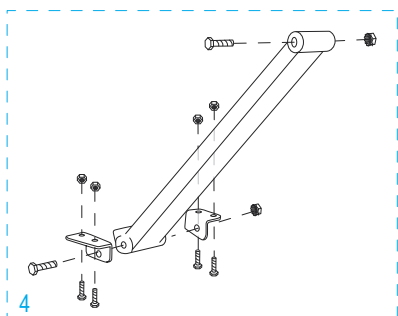

ULINE H-4124

3-IN-1 ALUMINUM HAND TRUCK

WITH SOLID RUBBER WHEELS

1-800-295-5510
uline.com

ULINE H-4124
**3-IN-1 ALUMINUM
HAND TRUCK**

1-800-295-5510
uline.com

WITH SOLID RUBBER WHEELS

#	DESCRIPTION	QTY.	ULINE PART NO.	MFG. PART NO.
1	Handle Hardware Kit Includes: • Handle (1) • Bolts (2) • Locknuts (2)	1	H-4344	H-4344
2	Back Frame Hardware Kit Includes: • Back Frame (1) • Plastic Caps (2) • Y Bracket Supports (2) • Bolts (4) • Locknuts (4)	1	H-4349	H-4349
3	Swivel Caster	2	H-4343	H-4343
4	Support Bar Hardware Kit Includes: • Support Bar (1) • Support Bar Bolts (2) • Support Bar Locknuts (2) • L Brackets (2) • L Bracket Bolts (4) • L Bracket Locknuts (4)	1	H-4350	H-4350
5	Handle w/ Locking Mechanism Hardware Kit Includes: • Handle w/ Locking Mechanism (1) • Handle Reinforcements (2) • Handle Bolts (4) • Handle Locknuts (4) • Guard Plate (1) • Guard Plate Bolts (2) • Guard Plate Locknuts (2)	1	H-4348	H-4348
6	Retaining Latch Hardware Kit Includes: • Retaining Latch ("L" Bolt) (1) • Locknut (1) • Wing Nut (1) • Acorn Nut (1) • Washer (1) • Lock Washer (1)	1	H-4346	H-4346
7	Frame Kit Includes: • Frame (1) • Plastic Caps (2)	1	H-4345	H-4345
8	Axle / Wheel Hardware Kit Includes: • Axle (1) • Right Axle Support (1) • Left Axle Support (1) • Frame Reinforcements (2) • Bolts (4) • Locknuts (4) • Washers (8) • Round Pins (2) • Cotter Pins (2)	1	H-3199AXLEKT	H-3199AXLEKT

ULINE H-4124
**3-IN-1 ALUMINUM
 HAND TRUCK**

1-800-295-5510
 uline.com

WITH SOLID RUBBER WHEELS

#	DESCRIPTION	QTY	ULINE PART NO.	MFG. PART NO.
9	Wheel Hardware Kit* Includes: <ul style="list-style-type: none"> • Wheel (1) • Washers (2) • Spacer (1) • Cotter Pin (1) 	2	H-3358	CXR/W005P
10	Nose Plate	1	H-1363-NOSE	M2Y/HS-01-P041UL
11	Folding Nose Extension Hardware Kit Includes: <ul style="list-style-type: none"> • Folding Nose Extension (1) • Fasteners (2) • Bolts (2) • Locknuts (2) 	1	H-4347	H-4347