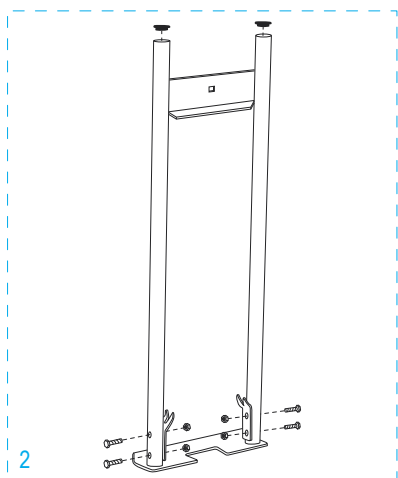

ULINE H-4124

3-IN-1 ALUMINUM HAND TRUCK

WITH SOLID RUBBER WHEELS

1-800-295-5510
uline.com

ULINE H-4124
**3-IN-1 ALUMINUM
HAND TRUCK**

1-800-295-5510
uline.com

WITH SOLID RUBBER WHEELS

#	DESCRIPTION	QTY.	ULINE PART NO.	MFG. PART NO.
1	Handle Hardware Kit Includes: • Handle (1) • Bolts (2) • Locknuts (2)	1	H-4344	H-4344
2	Back Frame Hardware Kit Includes: • Back Frame (1) • Plastic Caps (2) • Y Bracket Supports (2) • Bolts (4) • Locknuts (4)	1	H-4349	H-4349
3	Swivel Caster	2	H-4343	H-4343
4	Support Bar Hardware Kit Includes: • Support Bar (1) • Support Bar Bolts (2) • Support Bar Locknuts (2) • L Brackets (2) • L Bracket Bolts (4) • L Bracket Locknuts (4)	1	H-4350	H-4350
5	Handle w/ Locking Mechanism Hardware Kit Includes: • Handle w/ Locking Mechanism (1) • Handle Reinforcements (2) • Handle Bolts (4) • Handle Locknuts (4) • Guard Plate (1) • Guard Plate Bolts (2) • Guard Plate Locknuts (2)	1	H-4348	H-4348
6	Retaining Latch Hardware Kit Includes: • Retaining Latch ("L" Bolt) (1) • Locknut (1) • Wing Nut (1) • Acorn Nut (1) • Washer (1) • Lock Washer (1)	1	H-4346	H-4346
7	Frame Kit Includes: • Frame (1) • Plastic Caps (2)	1	H-4345	H-4345
8	Axle / Wheel Hardware Kit Includes: • Axle (1) • Right Axle Support (1) • Left Axle Support (1) • Frame Reinforcements (2) • Bolts (4) • Locknuts (4) • Washers (8) • Round Pins (2) • Cotter Pins (2)	1	H-3199AXLEKT	H-3199AXLEKT

ULINE H-4124
**3-IN-1 ALUMINUM
 HAND TRUCK**

1-800-295-5510
 uline.com

WITH SOLID RUBBER WHEELS

#	DESCRIPTION	QTY	ULINE PART NO.	MFG. PART NO.
9	Wheel Hardware Kit* Includes: <ul style="list-style-type: none"> • Wheel (1) • Washers (2) • Spacer (1) • Cotter Pin (1) 	2	H-3358	CXR/W005P
10	Nose Plate	1	H-1363-NOSE	M2Y/HS-01-P041UL
11	Folding Nose Extension Hardware Kit Includes: <ul style="list-style-type: none"> • Folding Nose Extension (1) • Fasteners (2) • Bolts (2) • Locknuts (2) 	1	H-4347	H-4347