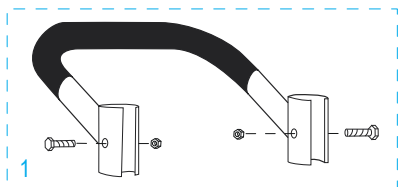

ULINE H-4124

3-IN-1 ALUMINUM HAND TRUCK

WITH SOLID RUBBER WHEELS

1-800-295-5510
uline.com

ULINE H-4124
**3-IN-1 ALUMINUM
HAND TRUCK**

1-800-295-5510
uline.com

WITH SOLID RUBBER WHEELS

#	DESCRIPTION	QTY.	ULINE PART NO.	MFG. PART NO.
1	Handle Hardware Kit Includes: • Handle (1) • Bolts (2) • Locknuts (2)	1	H-4344	H-4344
2	Back Frame Hardware Kit Includes: • Back Frame (1) • Plastic Caps (2) • Y Bracket Supports (2) • Bolts (4) • Locknuts (4)	1	H-4349	H-4349
3	Swivel Caster	2	H-4343	H-4343
4	Support Bar Hardware Kit Includes: • Support Bar (1) • Support Bar Bolts (2) • Support Bar Locknuts (2) • L Brackets (2) • L Bracket Bolts (4) • L Bracket Locknuts (4)	1	H-4350	H-4350
5	Handle w/ Locking Mechanism Hardware Kit Includes: • Handle w/ Locking Mechanism (1) • Handle Reinforcements (2) • Handle Bolts (4) • Handle Locknuts (4) • Guard Plate (1) • Guard Plate Bolts (2) • Guard Plate Locknuts (2)	1	H-4348	H-4348
6	Retaining Latch Hardware Kit Includes: • Retaining Latch ("L" Bolt) (1) • Locknut (1) • Wing Nut (1) • Acorn Nut (1) • Washer (1) • Lock Washer (1)	1	H-4346	H-4346
7	Frame Kit Includes: • Frame (1) • Plastic Caps (2)	1	H-4345	H-4345
8	Axle / Wheel Hardware Kit Includes: • Axle (1) • Right Axle Support (1) • Left Axle Support (1) • Frame Reinforcements (2) • Bolts (4) • Locknuts (4) • Washers (8) • Round Pins (2) • Cotter Pins (2)	1	H-3199AXLEKT	H-3199AXLEKT