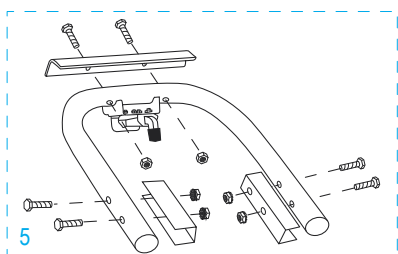

ULINE H-4124

3-IN-1 ALUMINUM HAND TRUCK

WITH SOLID RUBBER WHEELS

1-800-295-5510
uline.com

ULINE H-4124
**3-IN-1 ALUMINUM
HAND TRUCK**

1-800-295-5510
uline.com

WITH SOLID RUBBER WHEELS

#	DESCRIPTION	QTY.	ULINE PART NO.	MFG. PART NO.
1	Handle Hardware Kit Includes: • Handle (1) • Bolts (2) • Locknuts (2)	1	H-4344	H-4344
2	Back Frame Hardware Kit Includes: • Back Frame (1) • Plastic Caps (2) • Y Bracket Supports (2) • Bolts (4) • Locknuts (4)	1	H-4349	H-4349
3	Swivel Caster	2	H-4343	H-4343
4	Support Bar Hardware Kit Includes: • Support Bar (1) • Support Bar Bolts (2) • Support Bar Locknuts (2) • L Brackets (2) • L Bracket Bolts (4) • L Bracket Locknuts (4)	1	H-4350	H-4350
5	Handle w/ Locking Mechanism Hardware Kit Includes: • Handle w/ Locking Mechanism (1) • Handle Reinforcements (2) • Handle Bolts (4) • Handle Locknuts (4) • Guard Plate (1) • Guard Plate Bolts (2) • Guard Plate Locknuts (2)	1	H-4348	H-4348
6	Retaining Latch Hardware Kit Includes: • Retaining Latch ("L" Bolt) (1) • Locknut (1) • Wing Nut (1) • Acorn Nut (1) • Washer (1) • Lock Washer (1)	1	H-4346	H-4346
7	Frame Kit Includes: • Frame (1) • Plastic Caps (2)	1	H-4345	H-4345
8	Axle / Wheel Hardware Kit Includes: • Axle (1) • Right Axle Support (1) • Left Axle Support (1) • Frame Reinforcements (2) • Bolts (4) • Locknuts (4) • Washers (8) • Round Pins (2) • Cotter Pins (2)	1	H-3199AXLEKT	H-3199AXLEKT

ULINE H-4124
**3-IN-1 ALUMINUM
 HAND TRUCK**

1-800-295-5510
 uline.com

WITH SOLID RUBBER WHEELS

#	DESCRIPTION	QTY	ULINE PART NO.	MFG. PART NO.
9	Wheel Hardware Kit* Includes: <ul style="list-style-type: none"> • Wheel (1) • Washers (2) • Spacer (1) • Cotter Pin (1) 	2	H-3358	CXR/W005P
10	Nose Plate	1	H-1363-NOSE	M2Y/HS-01-P041UL
11	Folding Nose Extension Hardware Kit Includes: <ul style="list-style-type: none"> • Folding Nose Extension (1) • Fasteners (2) • Bolts (2) • Locknuts (2) 	1	H-4347	H-4347