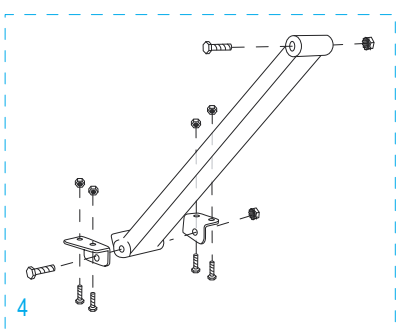

ULINE H-4124
DIABLITO 3-EN-1
DE ALUMINIO
CON LLANTAS DE GOMA SÓLIDA

800-295-5510
uline.mx

ULINE H-4124

DIABLITO 3-EN-1

DE ALUMINIO

CON LLANTAS DE GOMA SÓLIDA

800-295-5510

uline.mx

#	DESCRIPCIÓN	CANT.	NO. DE PARTE DE ULINE	NO. DE PARTE DEL FABRICANTE
1	Kit de accesorios del asa Incluye: • Asa (1) • Pernos (2) • Tuercas de seguridad (2)	1	H-4344	H-4344
2	Kit de accesorios del armazón trasero Incluye: • Armazón trasero (1) • Tapas de plástico (2) • Soportes de apoyo en Y (2) • Pernos (4) • Tuercas de seguridad (4)	1	H-4349	H-4349
3	Rueda Giratoria	2	H-4343	H-4343
4	Kit de accesorios de la barra de soporte Incluye: • Barra de soporte (1) • Pernos para la barra de soporte (2) • Tuercas de seguridad para la barra de soporte (2) • Soportes en L (2) • Pernos para los soportes en L (4) • Tuercas de seguridad para los soportes en L (4)	1	H-4350	H-4350
5	Kit de accesorios para el asa con mecanismo de bloqueo Incluye: • Asa con mecanismo de bloqueo (1) • Refuerzos para el asa (2) • Pernos para el asa (4) • Tuercas de seguridad para el asa (4) • Placa protectora (1) • Pernos para la placa protectora (2) • Tuercas de seguridad para la placa protectora (2)	1	H-4348	H-4348
6	Kit de Accesorios Para el Cerrojo Retenedor Incluye: • Cerrojo Retenedor (Perno en "L") (1) • Tuerca de Seguridad (1) • Tuerca de Mariposa (1) • Tuerca Ciega (1) • Rondana (1) • Arandela de Seguridad (1)	1	H-4346	H-4346
7	Kit del armazón Incluye: • Armazón (1) • Tapas de plástico (2)	1	H-4345	H-4345
8	Kit de accesorios para eje/llanta Incluye: • Eje (1) • Soporte para eje derecho (1) • Soporte para eje izquierdo (1) • Refuerzos para armazón (2) • Pernos (4) • Tuercas de seguridad (4) • Rondanas (8) • Pasadores redondos (2) • Pasadores de chaveta (2)	1	H-3199AXLEKT	H-3199AXLEKT