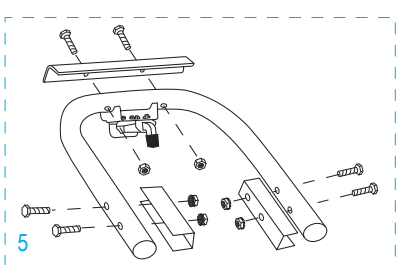

ULINE H-4124
DIABLITO 3-EN-1
DE ALUMINIO
CON LLANTAS DE GOMA SÓLIDA

800-295-5510
uline.mx

ULINE H-4124

DIABLITO 3-EN-1

DE ALUMINIO

CON LLANTAS DE GOMA SÓLIDA

800-295-5510

uline.mx

#	DESCRIPCIÓN	CANT.	NO. DE PARTE DE ULINE	NO. DE PARTE DEL FABRICANTE
1	Kit de accesorios del asa Incluye: • Asa (1) • Pernos (2) • Tuercas de seguridad (2)	1	H-4344	H-4344
2	Kit de accesorios del armazón trasero Incluye: • Armazón trasero (1) • Tapas de plástico (2) • Soportes de apoyo en Y (2) • Pernos (4) • Tuercas de seguridad (4)	1	H-4349	H-4349
3	Rueda Giratoria	2	H-4343	H-4343
4	Kit de accesorios de la barra de soporte Incluye: • Barra de soporte (1) • Pernos para la barra de soporte (2) • Tuercas de seguridad para la barra de soporte (2) • Soportes en L (2) • Pernos para los soportes en L (4) • Tuercas de seguridad para los soportes en L (4)	1	H-4350	H-4350
5	Kit de accesorios para el asa con mecanismo de bloqueo Incluye: • Asa con mecanismo de bloqueo (1) • Refuerzos para el asa (2) • Pernos para el asa (4) • Tuercas de seguridad para el asa (4) • Placa protectora (1) • Pernos para la placa protectora (2) • Tuercas de seguridad para la placa protectora (2)	1	H-4348	H-4348
6	Kit de Accesorios Para el Cerrojo Retenedor Incluye: • Cerrojo Retenedor (Perno en "L") (1) • Tuerca de Seguridad (1) • Tuerca de Mariposa (1) • Tuerca Ciega (1) • Rondana (1) • Arandela de Seguridad (1)	1	H-4346	H-4346
7	Kit del armazón Incluye: • Armazón (1) • Tapas de plástico (2)	1	H-4345	H-4345
8	Kit de accesorios para eje/llanta Incluye: • Eje (1) • Soporte para eje derecho (1) • Soporte para eje izquierdo (1) • Refuerzos para armazón (2) • Pernos (4) • Tuercas de seguridad (4) • Rondanas (8) • Pasadores redondos (2) • Pasadores de chaveta (2)	1	H-3199AXLEKT	H-3199AXLEKT