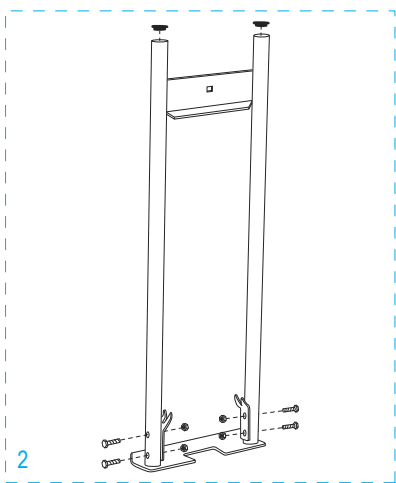

ULINE H-4124
DIABLITO 3-EN-1
DE ALUMINIO
CON LLANTAS DE GOMA SÓLIDA

800-295-5510
uline.mx

ULINE H-4124

DIABLITO 3-EN-1

DE ALUMINIO

CON LLANTAS DE GOMA SÓLIDA

800-295-5510

uline.mx

#	DESCRIPCIÓN	CANT.	NO. DE PARTE DE ULINE	NO. DE PARTE DEL FABRICANTE
1	Kit de accesorios del asa Incluye: • Asa (1) • Pernos (2) • Tuercas de seguridad (2)	1	H-4344	H-4344
2	Kit de accesorios del armazón trasero Incluye: • Armazón trasero (1) • Tapas de plástico (2) • Soportes de apoyo en Y (2) • Pernos (4) • Tuercas de seguridad (4)	1	H-4349	H-4349
3	Rueda Giratoria	2	H-4343	H-4343
4	Kit de accesorios de la barra de soporte Incluye: • Barra de soporte (1) • Pernos para la barra de soporte (2) • Tuercas de seguridad para la barra de soporte (2) • Soportes en L (2) • Pernos para los soportes en L (4) • Tuercas de seguridad para los soportes en L (4)	1	H-4350	H-4350
5	Kit de accesorios para el asa con mecanismo de bloqueo Incluye: • Asa con mecanismo de bloqueo (1) • Refuerzos para el asa (2) • Pernos para el asa (4) • Tuercas de seguridad para el asa (4) • Placa protectora (1) • Pernos para la placa protectora (2) • Tuercas de seguridad para la placa protectora (2)	1	H-4348	H-4348
6	Kit de Accesorios Para el Cerrojo Retenedor Incluye: • Cerrojo Retenedor (Perno en "L") (1) • Tuerca de Seguridad (1) • Tuerca de Mariposa (1) • Tuerca Ciega (1) • Rondana (1) • Arandela de Seguridad (1)	1	H-4346	H-4346
7	Kit del armazón Incluye: • Armazón (1) • Tapas de plástico (2)	1	H-4345	H-4345
8	Kit de accesorios para eje/llanta Incluye: • Eje (1) • Soporte para eje derecho (1) • Soporte para eje izquierdo (1) • Refuerzos para armazón (2) • Pernos (4) • Tuercas de seguridad (4) • Rondanas (8) • Pasadores redondos (2) • Pasadores de chaveta (2)	1	H-3199AXLEKT	H-3199AXLEKT