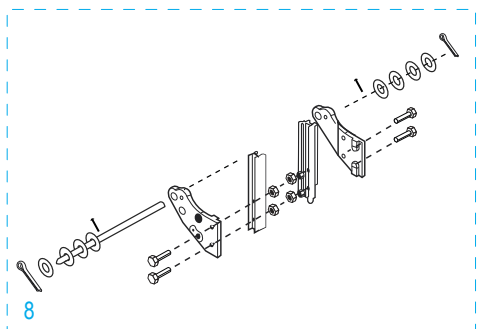

ULINE H-4124

3-IN-1 ALUMINUM HAND TRUCK

WITH SOLID RUBBER WHEELS

1-800-295-5510
uline.com

ULINE H-4124
**3-IN-1 ALUMINUM
HAND TRUCK**

1-800-295-5510
uline.com

WITH SOLID RUBBER WHEELS

#	DESCRIPTION	QTY.	ULINE PART NO.	MFG. PART NO.
1	Handle Hardware Kit Includes: • Handle (1) • Bolts (2) • Locknuts (2)	1	H-4344	H-4344
2	Back Frame Hardware Kit Includes: • Back Frame (1) • Plastic Caps (2) • Y Bracket Supports (2) • Bolts (4) • Locknuts (4)	1	H-4349	H-4349
3	Swivel Caster	2	H-4343	H-4343
4	Support Bar Hardware Kit Includes: • Support Bar (1) • Support Bar Bolts (2) • Support Bar Locknuts (2) • L Brackets (2) • L Bracket Bolts (4) • L Bracket Locknuts (4)	1	H-4350	H-4350
5	Handle w/ Locking Mechanism Hardware Kit Includes: • Handle w/ Locking Mechanism (1) • Handle Reinforcements (2) • Handle Bolts (4) • Handle Locknuts (4) • Guard Plate (1) • Guard Plate Bolts (2) • Guard Plate Locknuts (2)	1	H-4348	H-4348
6	Retaining Latch Hardware Kit Includes: • Retaining Latch ("L" Bolt) (1) • Locknut (1) • Wing Nut (1) • Acorn Nut (1) • Washer (1) • Lock Washer (1)	1	H-4346	H-4346
7	Frame Kit Includes: • Frame (1) • Plastic Caps (2)	1	H-4345	H-4345
8	Axle / Wheel Hardware Kit Includes: • Axle (1) • Right Axle Support (1) • Left Axle Support (1) • Frame Reinforcements (2) • Bolts (4) • Locknuts (4) • Washers (8) • Round Pins (2) • Cotter Pins (2)	1	H-3199AXLEKT	H-3199AXLEKT

ULINE H-4124
**3-IN-1 ALUMINUM
 HAND TRUCK**

1-800-295-5510
 uline.com

WITH SOLID RUBBER WHEELS

#	DESCRIPTION	QTY	ULINE PART NO.	MFG. PART NO.
9	Wheel Hardware Kit* Includes: <ul style="list-style-type: none"> • Wheel (1) • Washers (2) • Spacer (1) • Cotter Pin (1) 	2	H-3358	CXR/W005P
10	Nose Plate	1	H-1363-NOSE	M2Y/HS-01-P041UL
11	Folding Nose Extension Hardware Kit Includes: <ul style="list-style-type: none"> • Folding Nose Extension (1) • Fasteners (2) • Bolts (2) • Locknuts (2) 	1	H-4347	H-4347