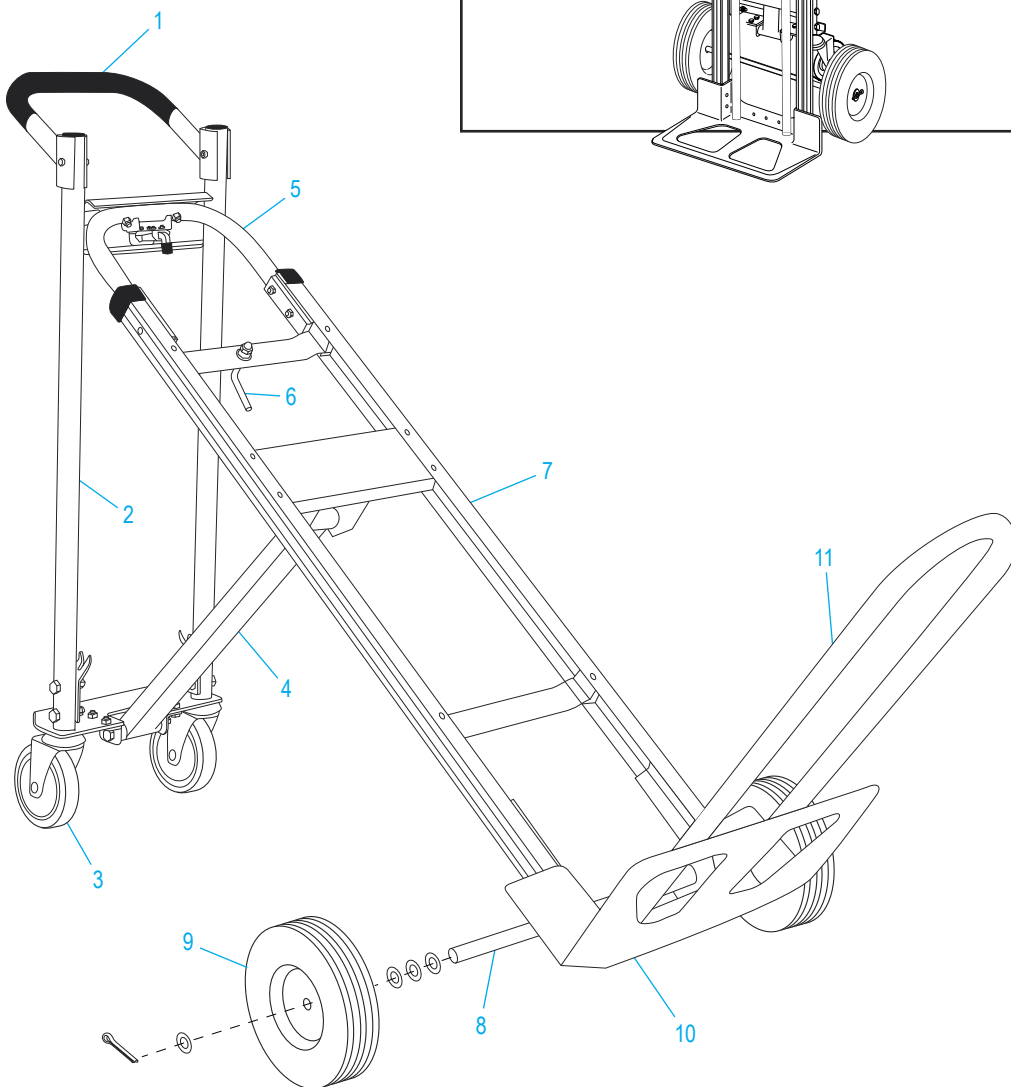

ULINE H-4124

3-IN-1 ALUMINUM HAND TRUCK

WITH SOLID RUBBER WHEELS

1-800-295-5510
uline.com

ULINE H-4124
**3-IN-1 ALUMINUM
HAND TRUCK**

1-800-295-5510
uline.com

WITH SOLID RUBBER WHEELS

#	DESCRIPTION	QTY.	ULINE PART NO.	MFG. PART NO.
1	Handle Hardware Kit Includes: • Handle (1) • Bolts (2) • Locknuts (2)	1	H-4344	H-4344
2	Back Frame Hardware Kit Includes: • Back Frame (1) • Plastic Caps (2) • Y Bracket Supports (2) • Bolts (4) • Locknuts (4)	1	H-4349	H-4349
3	Swivel Caster	2	H-4343	H-4343
4	Support Bar Hardware Kit Includes: • Support Bar (1) • Support Bar Bolts (2) • Support Bar Locknuts (2) • L Brackets (2) • L Bracket Bolts (4) • L Bracket Locknuts (4)	1	H-4350	H-4350
5	Handle w/ Locking Mechanism Hardware Kit Includes: • Handle w/ Locking Mechanism (1) • Handle Reinforcements (2) • Handle Bolts (4) • Handle Locknuts (4) • Guard Plate (1) • Guard Plate Bolts (2) • Guard Plate Locknuts (2)	1	H-4348	H-4348
6	Retaining Latch Hardware Kit Includes: • Retaining Latch ("L" Bolt) (1) • Locknut (1) • Wing Nut (1) • Acorn Nut (1) • Washer (1) • Lock Washer (1)	1	H-4346	H-4346
7	Frame Kit Includes: • Frame (1) • Plastic Caps (2)	1	H-4345	H-4345
8	Axle / Wheel Hardware Kit Includes: • Axle (1) • Right Axle Support (1) • Left Axle Support (1) • Frame Reinforcements (2) • Bolts (4) • Locknuts (4) • Washers (8) • Round Pins (2) • Cotter Pins (2)	1	H-3199AXLEKT	H-3199AXLEKT

ULINE H-4124
**3-IN-1 ALUMINUM
 HAND TRUCK**

1-800-295-5510
 uline.com

WITH SOLID RUBBER WHEELS

#	DESCRIPTION	QTY	ULINE PART NO.	MFG. PART NO.
9	Wheel Hardware Kit* Includes: <ul style="list-style-type: none"> • Wheel (1) • Washers (2) • Spacer (1) • Cotter Pin (1) 	2	H-3358	CXR/W005P
10	Nose Plate	1	H-1363-NOSE	M2Y/HS-01-P041UL
11	Folding Nose Extension Hardware Kit Includes: <ul style="list-style-type: none"> • Folding Nose Extension (1) • Fasteners (2) • Bolts (2) • Locknuts (2) 	1	H-4347	H-4347