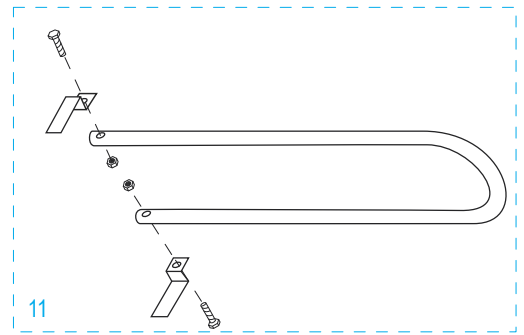

ULINE H-4124
DIABLITO 3-EN-1
DE ALUMINIO
CON LLANTAS DE GOMA SÓLIDA

800-295-5510
uline.mx

ULINE H-4124

DIABLITO 3-EN-1

DE ALUMINIO

CON LLANTAS DE GOMA SÓLIDA

800-295-5510

uline.mx

#	DESCRIPCIÓN	CANT.	NO. DE PARTE DE ULINE	NO. DE PARTE DEL FABRICANTE
1	Kit de accesorios del asa Incluye: • Asa (1) • Pernos (2) • Tuercas de seguridad (2)	1	H-4344	H-4344
2	Kit de accesorios del armazón trasero Incluye: • Armazón trasero (1) • Tapas de plástico (2) • Soportes de apoyo en Y (2) • Pernos (4) • Tuercas de seguridad (4)	1	H-4349	H-4349
3	Rueda Giratoria	2	H-4343	H-4343
4	Kit de accesorios de la barra de soporte Incluye: • Barra de soporte (1) • Pernos para la barra de soporte (2) • Tuercas de seguridad para la barra de soporte (2) • Soportes en L (2) • Pernos para los soportes en L (4) • Tuercas de seguridad para los soportes en L (4)	1	H-4350	H-4350
5	Kit de accesorios para el asa con mecanismo de bloqueo Incluye: • Asa con mecanismo de bloqueo (1) • Refuerzos para el asa (2) • Pernos para el asa (4) • Tuercas de seguridad para el asa (4) • Placa protectora (1) • Pernos para la placa protectora (2) • Tuercas de seguridad para la placa protectora (2)	1	H-4348	H-4348
6	Kit de Accesorios Para el Cerrojo Retenedor Incluye: • Cerrojo Retenedor (Perno en "L") (1) • Tuerca de Seguridad (1) • Tuerca de Mariposa (1) • Tuerca Ciega (1) • Rondana (1) • Arandela de Seguridad (1)	1	H-4346	H-4346
7	Kit del armazón Incluye: • Armazón (1) • Tapas de plástico (2)	1	H-4345	H-4345
8	Kit de accesorios para eje/llanta Incluye: • Eje (1) • Soporte para eje derecho (1) • Soporte para eje izquierdo (1) • Refuerzos para armazón (2) • Pernos (4) • Tuercas de seguridad (4) • Rondanas (8) • Pasadores redondos (2) • Pasadores de chaveta (2)	1	H-3199AXLEKT	H-3199AXLEKT