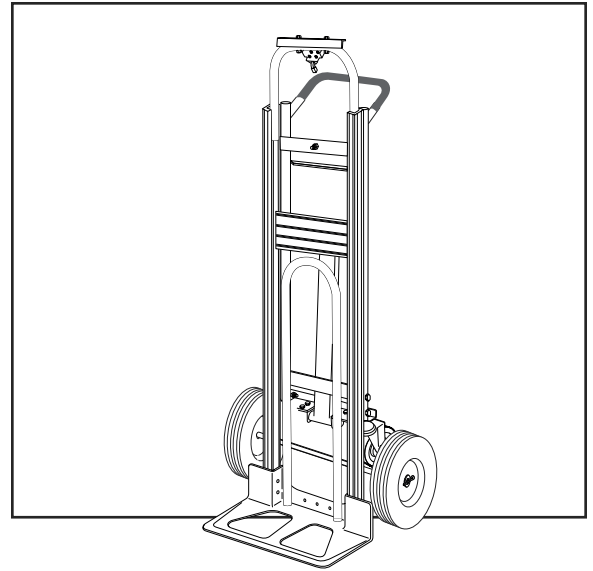

ULINE H-4124
DIABLITO 3-EN-1
DE ALUMINIO
CON LLANTAS DE GOMA SÓLIDA

800-295-5510
uline.mx

ULINE H-4124

DIABLITO 3-EN-1

DE ALUMINIO

CON LLANTAS DE GOMA SÓLIDA

800-295-5510

uline.mx

#	DESCRIPCIÓN	CANT.	NO. DE PARTE DE ULINE	NO. DE PARTE DEL FABRICANTE
1	Kit de accesorios del asa Incluye: • Asa (1) • Pernos (2) • Tuercas de seguridad (2)	1	H-4344	H-4344
2	Kit de accesorios del armazón trasero Incluye: • Armazón trasero (1) • Tapas de plástico (2) • Soportes de apoyo en Y (2) • Pernos (4) • Tuercas de seguridad (4)	1	H-4349	H-4349
3	Rueda Giratoria	2	H-4343	H-4343
4	Kit de accesorios de la barra de soporte Incluye: • Barra de soporte (1) • Pernos para la barra de soporte (2) • Tuercas de seguridad para la barra de soporte (2) • Soportes en L (2) • Pernos para los soportes en L (4) • Tuercas de seguridad para los soportes en L (4)	1	H-4350	H-4350
5	Kit de accesorios para el asa con mecanismo de bloqueo Incluye: • Asa con mecanismo de bloqueo (1) • Refuerzos para el asa (2) • Pernos para el asa (4) • Tuercas de seguridad para el asa (4) • Placa protectora (1) • Pernos para la placa protectora (2) • Tuercas de seguridad para la placa protectora (2)	1	H-4348	H-4348
6	Kit de Accesorios Para el Cerrojo Retenedor Incluye: • Cerrojo Retenedor (Perno en "L") (1) • Tuerca de Seguridad (1) • Tuerca de Mariposa (1) • Tuerca Ciega (1) • Rondana (1) • Arandela de Seguridad (1)	1	H-4346	H-4346
7	Kit del armazón Incluye: • Armazón (1) • Tapas de plástico (2)	1	H-4345	H-4345
8	Kit de accesorios para eje/llanta Incluye: • Eje (1) • Soporte para eje derecho (1) • Soporte para eje izquierdo (1) • Refuerzos para armazón (2) • Pernos (4) • Tuercas de seguridad (4) • Rondanas (8) • Pasadores redondos (2) • Pasadores de chaveta (2)	1	H-3199AXLEKT	H-3199AXLEKT