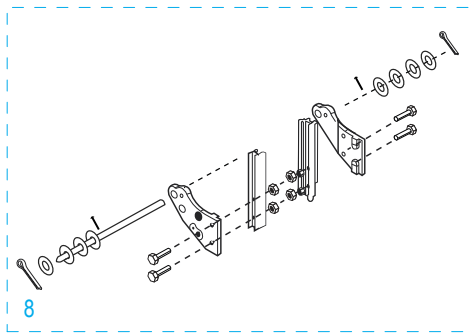

ULINE H-4124
DIABLITO 3-EN-1
DE ALUMINIO
CON LLANTAS DE GOMA SÓLIDA

800-295-5510
uline.mx

ULINE H-4124

DIABLITO 3-EN-1

DE ALUMINIO

CON LLANTAS DE GOMA SÓLIDA

800-295-5510

uline.mx

#	DESCRIPCIÓN	CANT.	NO. DE PARTE DE ULINE	NO. DE PARTE DEL FABRICANTE
1	Kit de accesorios del asa Incluye: • Asa (1) • Pernos (2) • Tuercas de seguridad (2)	1	H-4344	H-4344
2	Kit de accesorios del armazón trasero Incluye: • Armazón trasero (1) • Tapas de plástico (2) • Soportes de apoyo en Y (2) • Pernos (4) • Tuercas de seguridad (4)	1	H-4349	H-4349
3	Rueda Giratoria	2	H-4343	H-4343
4	Kit de accesorios de la barra de soporte Incluye: • Barra de soporte (1) • Pernos para la barra de soporte (2) • Tuercas de seguridad para la barra de soporte (2) • Soportes en L (2) • Pernos para los soportes en L (4) • Tuercas de seguridad para los soportes en L (4)	1	H-4350	H-4350
5	Kit de accesorios para el asa con mecanismo de bloqueo Incluye: • Asa con mecanismo de bloqueo (1) • Refuerzos para el asa (2) • Pernos para el asa (4) • Tuercas de seguridad para el asa (4) • Placa protectora (1) • Pernos para la placa protectora (2) • Tuercas de seguridad para la placa protectora (2)	1	H-4348	H-4348
6	Kit de Accesorios Para el Cerrojo Retenedor Incluye: • Cerrojo Retenedor (Perno en "L") (1) • Tuerca de Seguridad (1) • Tuerca de Mariposa (1) • Tuerca Ciega (1) • Rondana (1) • Arandela de Seguridad (1)	1	H-4346	H-4346
7	Kit del armazón Incluye: • Armazón (1) • Tapas de plástico (2)	1	H-4345	H-4345
8	Kit de accesorios para eje/llanta Incluye: • Eje (1) • Soporte para eje derecho (1) • Soporte para eje izquierdo (1) • Refuerzos para armazón (2) • Pernos (4) • Tuercas de seguridad (4) • Rondanas (8) • Pasadores redondos (2) • Pasadores de chaveta (2)	1	H-3199AXLEKT	H-3199AXLEKT