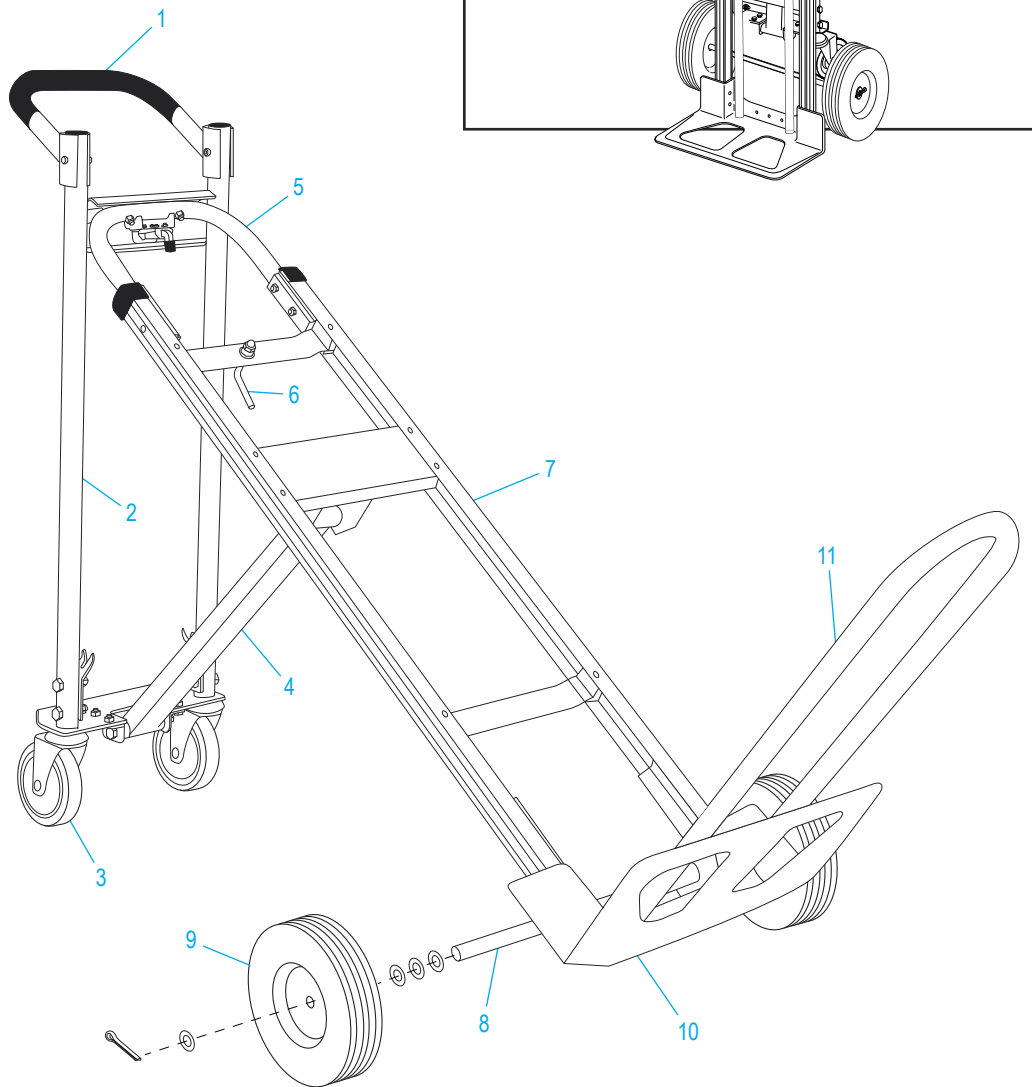

ULINE H-4124
DIABLITO 3-EN-1
DE ALUMINIO
CON LLANTAS DE GOMA SÓLIDA

800-295-5510
uline.mx

ULINE H-4124

DIABLITO 3-EN-1

DE ALUMINIO

CON LLANTAS DE GOMA SÓLIDA

800-295-5510

uline.mx

#	DESCRIPCIÓN	CANT.	NO. DE PARTE DE ULINE	NO. DE PARTE DEL FABRICANTE
1	Kit de accesorios del asa Incluye: • Asa (1) • Pernos (2) • Tuercas de seguridad (2)	1	H-4344	H-4344
2	Kit de accesorios del armazón trasero Incluye: • Armazón trasero (1) • Tapas de plástico (2) • Soportes de apoyo en Y (2) • Pernos (4) • Tuercas de seguridad (4)	1	H-4349	H-4349
3	Rueda Giratoria	2	H-4343	H-4343
4	Kit de accesorios de la barra de soporte Incluye: • Barra de soporte (1) • Pernos para la barra de soporte (2) • Tuercas de seguridad para la barra de soporte (2) • Soportes en L (2) • Pernos para los soportes en L (4) • Tuercas de seguridad para los soportes en L (4)	1	H-4350	H-4350
5	Kit de accesorios para el asa con mecanismo de bloqueo Incluye: • Asa con mecanismo de bloqueo (1) • Refuerzos para el asa (2) • Pernos para el asa (4) • Tuercas de seguridad para el asa (4) • Placa protectora (1) • Pernos para la placa protectora (2) • Tuercas de seguridad para la placa protectora (2)	1	H-4348	H-4348
6	Kit de Accesorios Para el Cerrojo Retenedor Incluye: • Cerrojo Retenedor (Perno en "L") (1) • Tuerca de Seguridad (1) • Tuerca de Mariposa (1) • Tuerca Ciega (1) • Rondana (1) • Arandela de Seguridad (1)	1	H-4346	H-4346
7	Kit del armazón Incluye: • Armazón (1) • Tapas de plástico (2)	1	H-4345	H-4345
8	Kit de accesorios para eje/llanta Incluye: • Eje (1) • Soporte para eje derecho (1) • Soporte para eje izquierdo (1) • Refuerzos para armazón (2) • Pernos (4) • Tuercas de seguridad (4) • Rondanas (8) • Pasadores redondos (2) • Pasadores de chaveta (2)	1	H-3199AXLEKT	H-3199AXLEKT