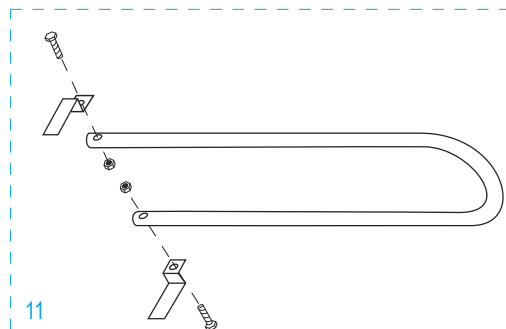

ULINE H-4124

3-IN-1 ALUMINUM HAND TRUCK

WITH SOLID RUBBER WHEELS

1-800-295-5510
uline.com

ULINE H-4124
**3-IN-1 ALUMINUM
HAND TRUCK**

1-800-295-5510
uline.com

WITH SOLID RUBBER WHEELS

#	DESCRIPTION	QTY.	ULINE PART NO.	MFG. PART NO.
1	Handle Hardware Kit Includes: • Handle (1) • Bolts (2) • Locknuts (2)	1	H-4344	H-4344
2	Back Frame Hardware Kit Includes: • Back Frame (1) • Plastic Caps (2) • Y Bracket Supports (2) • Bolts (4) • Locknuts (4)	1	H-4349	H-4349
3	Swivel Caster	2	H-4343	H-4343
4	Support Bar Hardware Kit Includes: • Support Bar (1) • Support Bar Bolts (2) • Support Bar Locknuts (2) • L Brackets (2) • L Bracket Bolts (4) • L Bracket Locknuts (4)	1	H-4350	H-4350
5	Handle w/ Locking Mechanism Hardware Kit Includes: • Handle w/ Locking Mechanism (1) • Handle Reinforcements (2) • Handle Bolts (4) • Handle Locknuts (4) • Guard Plate (1) • Guard Plate Bolts (2) • Guard Plate Locknuts (2)	1	H-4348	H-4348
6	Retaining Latch Hardware Kit Includes: • Retaining Latch ("L" Bolt) (1) • Locknut (1) • Wing Nut (1) • Acorn Nut (1) • Washer (1) • Lock Washer (1)	1	H-4346	H-4346
7	Frame Kit Includes: • Frame (1) • Plastic Caps (2)	1	H-4345	H-4345
8	Axle / Wheel Hardware Kit Includes: • Axle (1) • Right Axle Support (1) • Left Axle Support (1) • Frame Reinforcements (2) • Bolts (4) • Locknuts (4) • Washers (8) • Round Pins (2) • Cotter Pins (2)	1	H-3199AXLEKT	H-3199AXLEKT

ULINE H-4124
**3-IN-1 ALUMINUM
 HAND TRUCK**

1-800-295-5510
 uline.com

WITH SOLID RUBBER WHEELS

#	DESCRIPTION	QTY	ULINE PART NO.	MFG. PART NO.
9	Wheel Hardware Kit* Includes: <ul style="list-style-type: none"> • Wheel (1) • Washers (2) • Spacer (1) • Cotter Pin (1) 	2	H-3358	CXR/W005P
10	Nose Plate	1	H-1363-NOSE	M2Y/HS-01-P041UL
11	Folding Nose Extension Hardware Kit Includes: <ul style="list-style-type: none"> • Folding Nose Extension (1) • Fasteners (2) • Bolts (2) • Locknuts (2) 	1	H-4347	H-4347