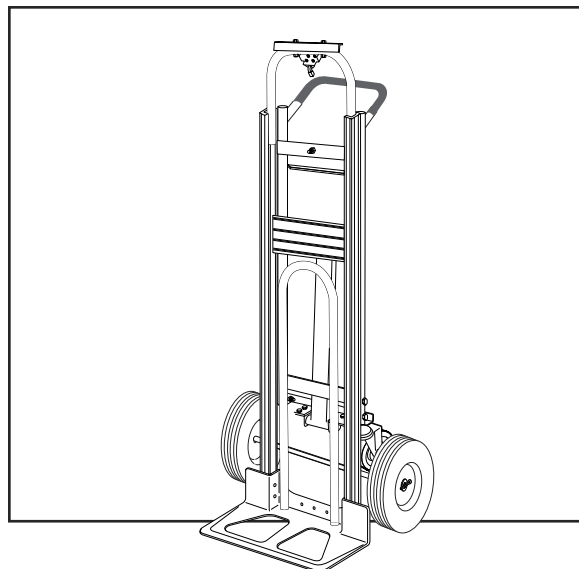

ULINE H-4124

3-IN-1 ALUMINUM HAND TRUCK

WITH SOLID RUBBER WHEELS

1-800-295-5510
uline.com

ULINE H-4124
**3-IN-1 ALUMINUM
HAND TRUCK**

1-800-295-5510
uline.com

WITH SOLID RUBBER WHEELS

#	DESCRIPTION	QTY.	ULINE PART NO.	MFG. PART NO.
1	Handle Hardware Kit Includes: • Handle (1) • Bolts (2) • Locknuts (2)	1	H-4344	H-4344
2	Back Frame Hardware Kit Includes: • Back Frame (1) • Plastic Caps (2) • Y Bracket Supports (2) • Bolts (4) • Locknuts (4)	1	H-4349	H-4349
3	Swivel Caster	2	H-4343	H-4343
4	Support Bar Hardware Kit Includes: • Support Bar (1) • Support Bar Bolts (2) • Support Bar Locknuts (2) • L Brackets (2) • L Bracket Bolts (4) • L Bracket Locknuts (4)	1	H-4350	H-4350
5	Handle w/ Locking Mechanism Hardware Kit Includes: • Handle w/ Locking Mechanism (1) • Handle Reinforcements (2) • Handle Bolts (4) • Handle Locknuts (4) • Guard Plate (1) • Guard Plate Bolts (2) • Guard Plate Locknuts (2)	1	H-4348	H-4348
6	Retaining Latch Hardware Kit Includes: • Retaining Latch ("L" Bolt) (1) • Locknut (1) • Wing Nut (1) • Acorn Nut (1) • Washer (1) • Lock Washer (1)	1	H-4346	H-4346
7	Frame Kit Includes: • Frame (1) • Plastic Caps (2)	1	H-4345	H-4345
8	Axle / Wheel Hardware Kit Includes: • Axle (1) • Right Axle Support (1) • Left Axle Support (1) • Frame Reinforcements (2) • Bolts (4) • Locknuts (4) • Washers (8) • Round Pins (2) • Cotter Pins (2)	1	H-3199AXLEKT	H-3199AXLEKT

ULINE H-4124
**3-IN-1 ALUMINUM
 HAND TRUCK**

1-800-295-5510
 uline.com

WITH SOLID RUBBER WHEELS

#	DESCRIPTION	QTY	ULINE PART NO.	MFG. PART NO.
9	Wheel Hardware Kit* Includes: <ul style="list-style-type: none"> • Wheel (1) • Washers (2) • Spacer (1) • Cotter Pin (1) 	2	H-3358	CXR/W005P
10	Nose Plate	1	H-1363-NOSE	M2Y/HS-01-P041UL
11	Folding Nose Extension Hardware Kit Includes: <ul style="list-style-type: none"> • Folding Nose Extension (1) • Fasteners (2) • Bolts (2) • Locknuts (2) 	1	H-4347	H-4347