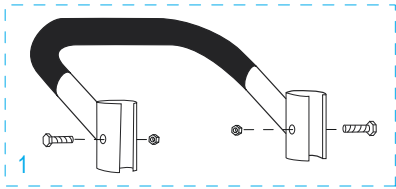

ULINE H-4124
DIABLITO 3-EN-1
DE ALUMINIO
CON LLANTAS DE GOMA SÓLIDA

800-295-5510
uline.mx

ULINE H-4124

DIABLITO 3-EN-1

DE ALUMINIO

CON LLANTAS DE GOMA SÓLIDA

800-295-5510

uline.mx

#	DESCRIPCIÓN	CANT.	NO. DE PARTE DE ULINE	NO. DE PARTE DEL FABRICANTE
1	Kit de accesorios del asa Incluye: • Asa (1) • Pernos (2) • Tuercas de seguridad (2)	1	H-4344	H-4344
2	Kit de accesorios del armazón trasero Incluye: • Armazón trasero (1) • Tapas de plástico (2) • Soportes de apoyo en Y (2) • Pernos (4) • Tuercas de seguridad (4)	1	H-4349	H-4349
3	Rueda Giratoria	2	H-4343	H-4343
4	Kit de accesorios de la barra de soporte Incluye: • Barra de soporte (1) • Pernos para la barra de soporte (2) • Tuercas de seguridad para la barra de soporte (2) • Soportes en L (2) • Pernos para los soportes en L (4) • Tuercas de seguridad para los soportes en L (4)	1	H-4350	H-4350
5	Kit de accesorios para el asa con mecanismo de bloqueo Incluye: • Asa con mecanismo de bloqueo (1) • Refuerzos para el asa (2) • Pernos para el asa (4) • Tuercas de seguridad para el asa (4) • Placa protectora (1) • Pernos para la placa protectora (2) • Tuercas de seguridad para la placa protectora (2)	1	H-4348	H-4348
6	Kit de Accesorios Para el Cerrojo Retenedor Incluye: • Cerrojo Retenedor (Perno en "L") (1) • Tuerca de Seguridad (1) • Tuerca de Mariposa (1) • Tuerca Ciega (1) • Rondana (1) • Arandela de Seguridad (1)	1	H-4346	H-4346
7	Kit del armazón Incluye: • Armazón (1) • Tapas de plástico (2)	1	H-4345	H-4345
8	Kit de accesorios para eje/llanta Incluye: • Eje (1) • Soporte para eje derecho (1) • Soporte para eje izquierdo (1) • Refuerzos para armazón (2) • Pernos (4) • Tuercas de seguridad (4) • Rondanas (8) • Pasadores redondos (2) • Pasadores de chaveta (2)	1	H-3199AXLEKT	H-3199AXLEKT