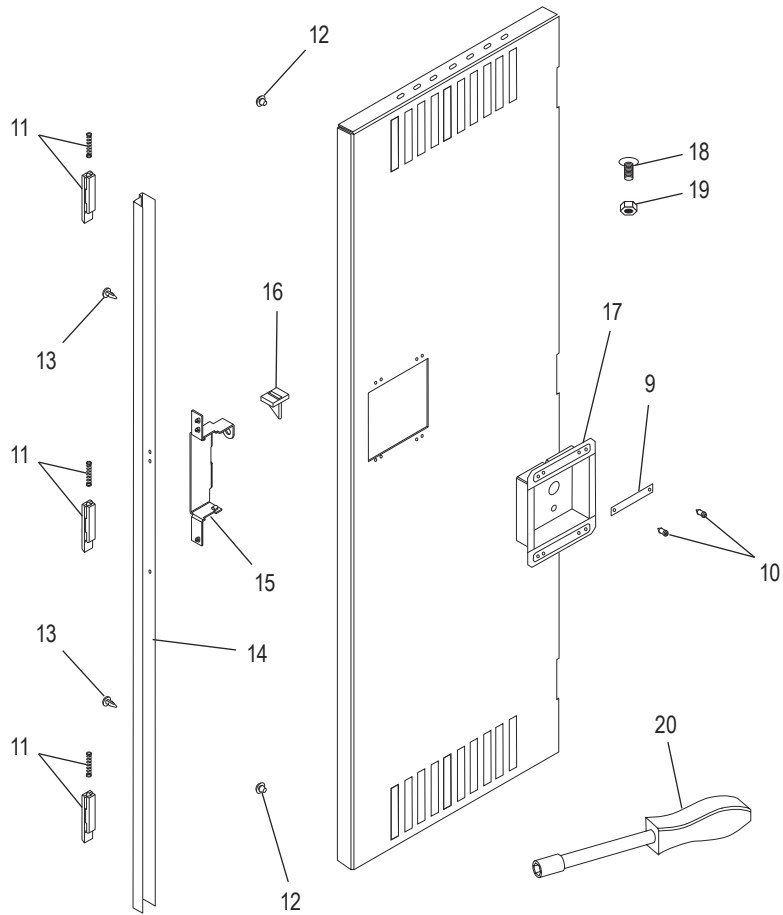

ULINE H-3638
DOUBLE TIER LOCKER
THREE WIDE

1-800-295-5510
 uline.com

PRIMARY ASSEMBLY

#	DESCRIPTION	QTY.	ULINE PART NO.	MFG. PART NO.
1	Back – Gray	3	-----	LSTB-1272-GRAY
1	Back – Tan	3	-----	LSTB-1272-TAN
2	Left Side – Gray	2	H-3638GR-LS	LSSL-1272-GRAY
2	Left Side – Tan	2	-----	LSSL-1272-TAN
3	Rear Leg – Gray	4	H-1393-RLEGS	LRL-1-GRAY
3	Rear Leg – Tan	4	H-1227T-LRL1	LRL-1-TAN
4	Top/Bottom Shelves – Gray	9	-----	LTB-1272-GRAY
4	Top/Bottom Shelves – Tan	9	-----	LTB-1272-TAN
5	Coat Hook	18	H-1224-LCH1	LCH-1

ULINE H-3638
DOUBLE TIER LOCKER
THREE WIDE

1-800-295-5510
uline.com

PRIMARY ASSEMBLY CONTINUED

#	DESCRIPTION	QTY.	ULINE PART NO.	MFG. PART NO.
6	Right Side – Gray	2	H-3638GR-RS	LSSR-1272-GRAY
6	Right Side – Tan	2	-----	LSSR-1272-TAN
7	Locker Door – Gray	6	H-1225-LKRDR	LDTD-1236-GRAY
7	Locker Door – Tan	6	H-1225-TDOOR	LDTD-1236-TAN
8	Door Frame Assembly – Gray	3	H-1225-DRFRM	LDFA-1272-1GRAY
8	Door Frame Assembly – Tan	3	-----	LDFA-1272-1TAN

ULINE H-3638
DOUBLE TIER LOCKER
THREE WIDE

1-800-295-5510
 uline.com

HANDLE ASSEMBLY

#	DESCRIPTION	QTY.	ULINE PART NO.	MFG. PART NO.
9	Number Plate	6	H-3638-PLATE	LNP-3
10	Push Plug	12	H-1224-LLP1	LPP-1
11	Latch and Spring	12	H-1224-LL3	LL-3
12	Bumper	12	H-1224-LB1	LB-1
13	Dart Clip	12	H-1224-LDC1	LDC-1
14	Locking Channel	6	H-1224-14	LLCA-2
15	Lock Receiver	6	H-1224-LPR2	LPR-2
16	Reinforcement Tab	6	H-1224-LRT1	LRT-1
17	Recessed Handle	6	H-1224-LRH2	LRH-2
18	Bolt (#8-32 x 1/2") - Part of Hardware Pack	144	H-1224-20	HW-144
19	Nut (#8-32) - Part of Hardware Pack	144	H-1224-20	HW-144
20	Nut Driver	1	H-1224-TOOL2	TOOL-2