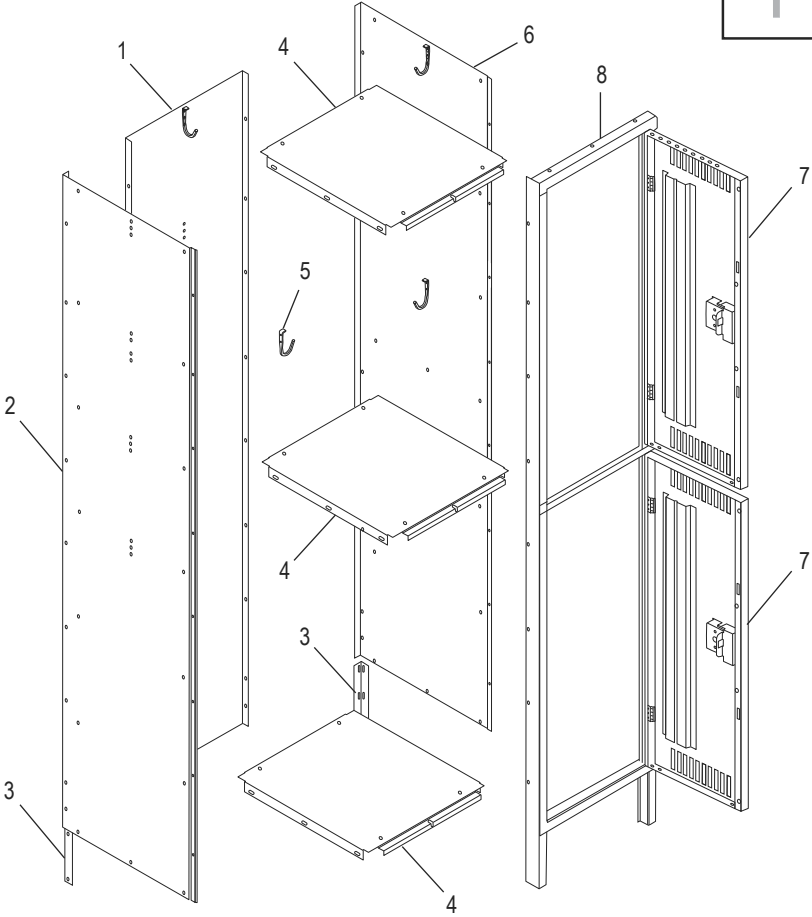

ULINE H-3638
DOUBLE TIER LOCKER
THREE WIDE

1-800-295-5510
 uline.com

PRIMARY ASSEMBLY

#	DESCRIPTION	QTY.	ULINE PART NO.	MFG. PART NO.
1	Back – Gray	3	-----	LSTB-1272-GRAY
1	Back – Tan	3	-----	LSTB-1272-TAN
2	Left Side – Gray	2	H-3638GR-LS	LSSL-1272-GRAY
2	Left Side – Tan	2	-----	LSSL-1272-TAN
3	Rear Leg – Gray	4	H-1393-RLEGS	LRL-1-GRAY
3	Rear Leg – Tan	4	H-1227T-LRL1	LRL-1-TAN
4	Top/Bottom Shelves – Gray	9	-----	LTB-1272-GRAY
4	Top/Bottom Shelves – Tan	9	-----	LTB-1272-TAN
5	Coat Hook	18	H-1224-LCH1	LCH-1

ULINE H-3638
DOUBLE TIER LOCKER
THREE WIDE

1-800-295-5510
uline.com

PRIMARY ASSEMBLY CONTINUED

#	DESCRIPTION	QTY.	ULINE PART NO.	MFG. PART NO.
6	Right Side – Gray	2	H-3638GR-RS	LSSR-1272-GRAY
6	Right Side – Tan	2	-----	LSSR-1272-TAN
7	Locker Door – Gray	6	H-1225-LKRDR	LDTD-1236-GRAY
7	Locker Door – Tan	6	H-1225-TDOOR	LDTD-1236-TAN
8	Door Frame Assembly – Gray	3	H-1225-DRFRM	LDFA-1272-1GRAY
8	Door Frame Assembly – Tan	3	-----	LDFA-1272-1TAN

ULINE H-3638
DOUBLE TIER LOCKER
THREE WIDE

1-800-295-5510
 uline.com

HANDLE ASSEMBLY

#	DESCRIPTION	QTY.	ULINE PART NO.	MFG. PART NO.
9	Number Plate	6	H-3638-PLATE	LNP-3
10	Push Plug	12	H-1224-LLP1	LPP-1
11	Latch and Spring	12	H-1224-LL3	LL-3
12	Bumper	12	H-1224-LB1	LB-1
13	Dart Clip	12	H-1224-LDC1	LDC-1
14	Locking Channel	6	H-1224-14	LLCA-2
15	Lock Receiver	6	H-1224-LPR2	LPR-2
16	Reinforcement Tab	6	H-1224-LRT1	LRT-1
17	Recessed Handle	6	H-1224-LRH2	LRH-2
18	Bolt (#8-32 x 1/2") - Part of Hardware Pack	144	H-1224-20	HW-144
19	Nut (#8-32) - Part of Hardware Pack	144	H-1224-20	HW-144
20	Nut Driver	1	H-1224-TOOL2	TOOL-2