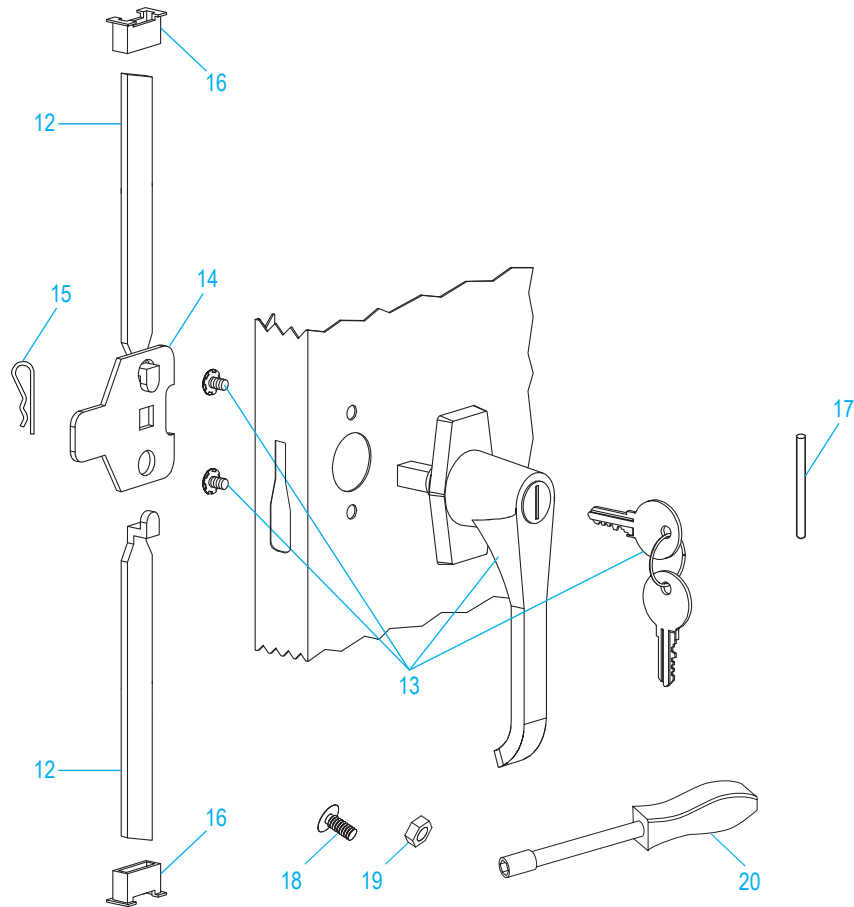

#	DESCRIPTION	QTY.	ULINE PART NO.	MFG. PART NO.
1	Back Panel – Black	1	-----	944BA-BLACK
1	Back Panel – Gray	1	H-3109-BACK	944BA-GRAY
1	Back Panel – Tan	1	-----	944BA-PUTTY
2	Left Side – Black	1	-----	292LS-BLACK
2	Left Side – Gray	1	-----	292LS-GRAY
2	Left Side – Tan	1	-----	292LS-PUTTY
3	Right Side – Black	1	-----	292RS-BLACK
3	Right Side – Gray	1	-----	292RS-GRAY
3	Right Side – Tan	1	-----	292RS-PUTTY
4	Shelf – Black	1	H-1223ADD-BL	302-BLACK
4	Shelf – Gray	1	H-1223ADD-GR	302-GRAY
4	Shelf – Tan	1	H-1223ADD-T	302-PUTTY
5	Sill – Black	1	-----	944SI-BLACK
5	Sill – Gray	1	-----	944SI-GRAY
5	Sill – Tan	1	H-3618T-SILL	944SI-PUTTY
6	Bottom – Black	1	-----	292BO-BLACK
6	Bottom – Gray	1	-----	292BO-GRAY
6	Bottom – Tan	1	-----	292BO-PUTTY
7	Top – Black	1	-----	292TO-BLACK
7	Top – Gray	1	H-3618GR-TOP	292TO-GRAY
7	Top – Tan	1	-----	292TO-PUTTY
8	Left Door – Black	1	-----	944LD-BLACK
8	Left Door – Gray	1	-----	944LD-GRAY
8	Left Door – Tan	1	-----	944LD-PUTTY
9	Right Door – Black	1	-----	944RD-BLACK
9	Right Door – Gray	1	-----	944RD-GRAY
9	Right Door – Tan	1	-----	944RD-PUTTY
10	Coat Rod	1	-----	-----
11	Coat Rod Bracket	2	H-1223-BRCKT	045RB

HANDLE ASSEMBLY

#	DESCRIPTION	QTY.	ULINE PART NO.	MFG. PART NO.
12	Lock Bar (Set)	1	H-1105-11	944LB
13	Door Handle with Keys and Hardware	1	H-1105-12	BR-LKHND
14	Locking Cam	1	H-1105-13	944LC
15	Cotter Pin	1	H-2216-CTRPN	CTRPN
16	Lock Bar Guide	2	H-1105-15	944GI
17	Hinge Pin	6	H-1106-16	944HP
18	Bolt (#8-32 x 3/8")	31	-----	-----
19	Nut (#8-32)	47	-----	-----
20	Nut Driver	1	H-1224-TOOL2	TOOL-2
	Replacement Hardware Pack (Not Included) Bolts #8-32 x 3/8" (72), Nuts #8-32 (72)	1	H-1224-19	HW-72