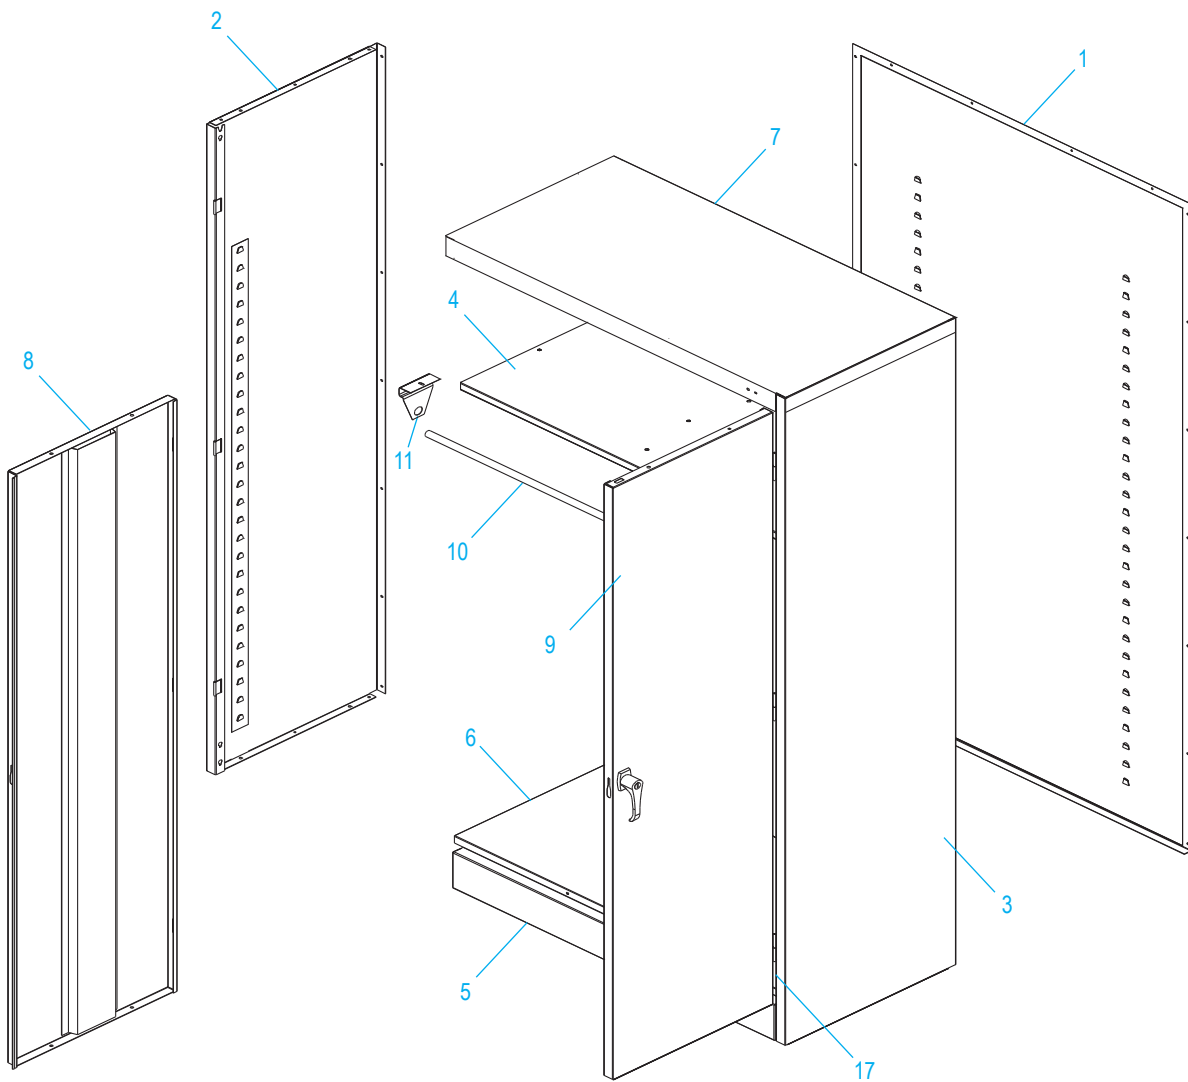

ENSAMBLE PRIMARIO