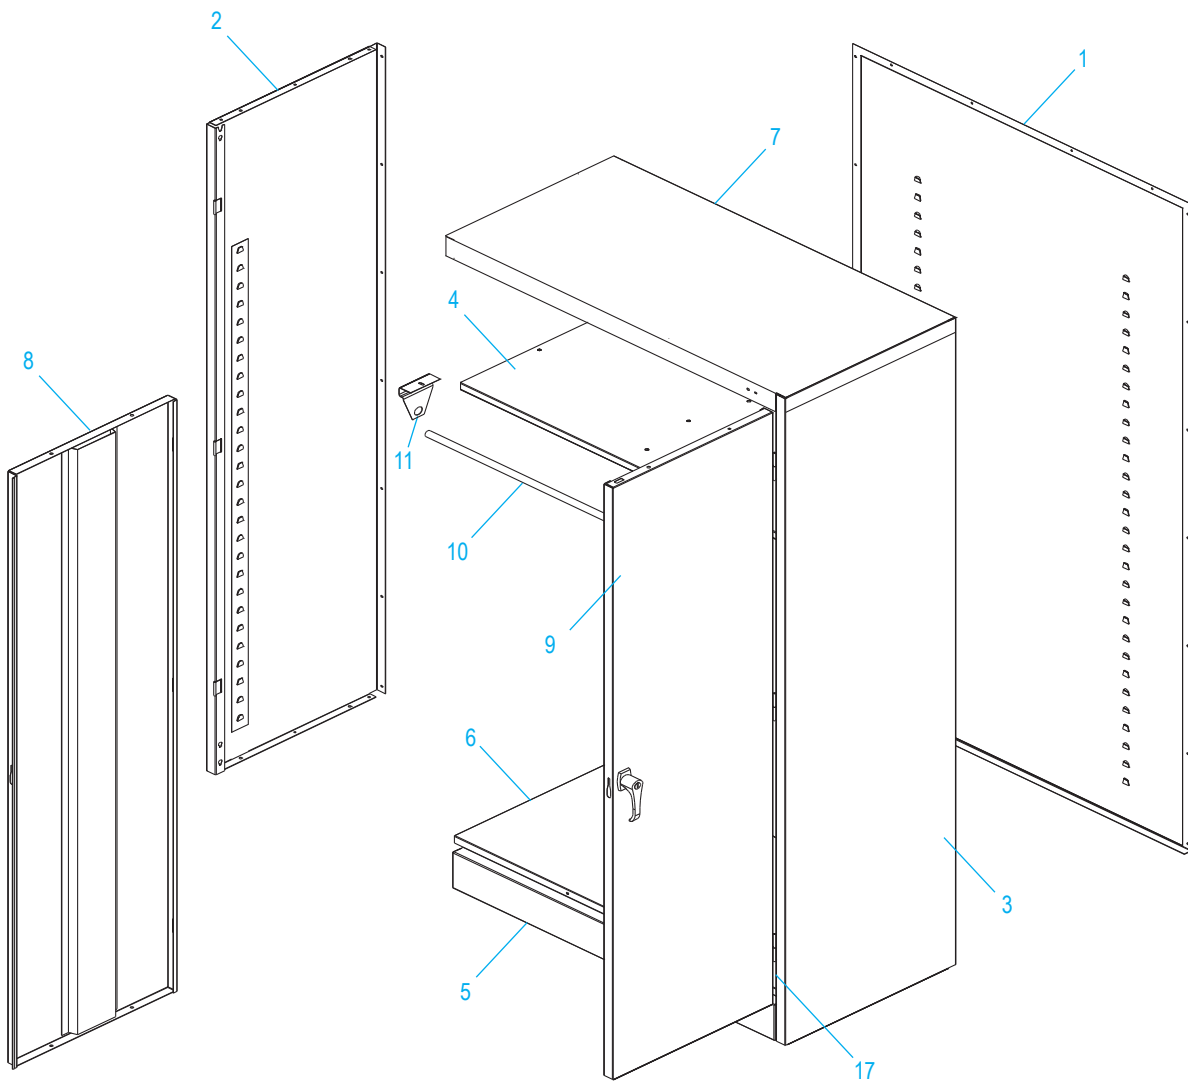

PRIMARY ASSEMBLY