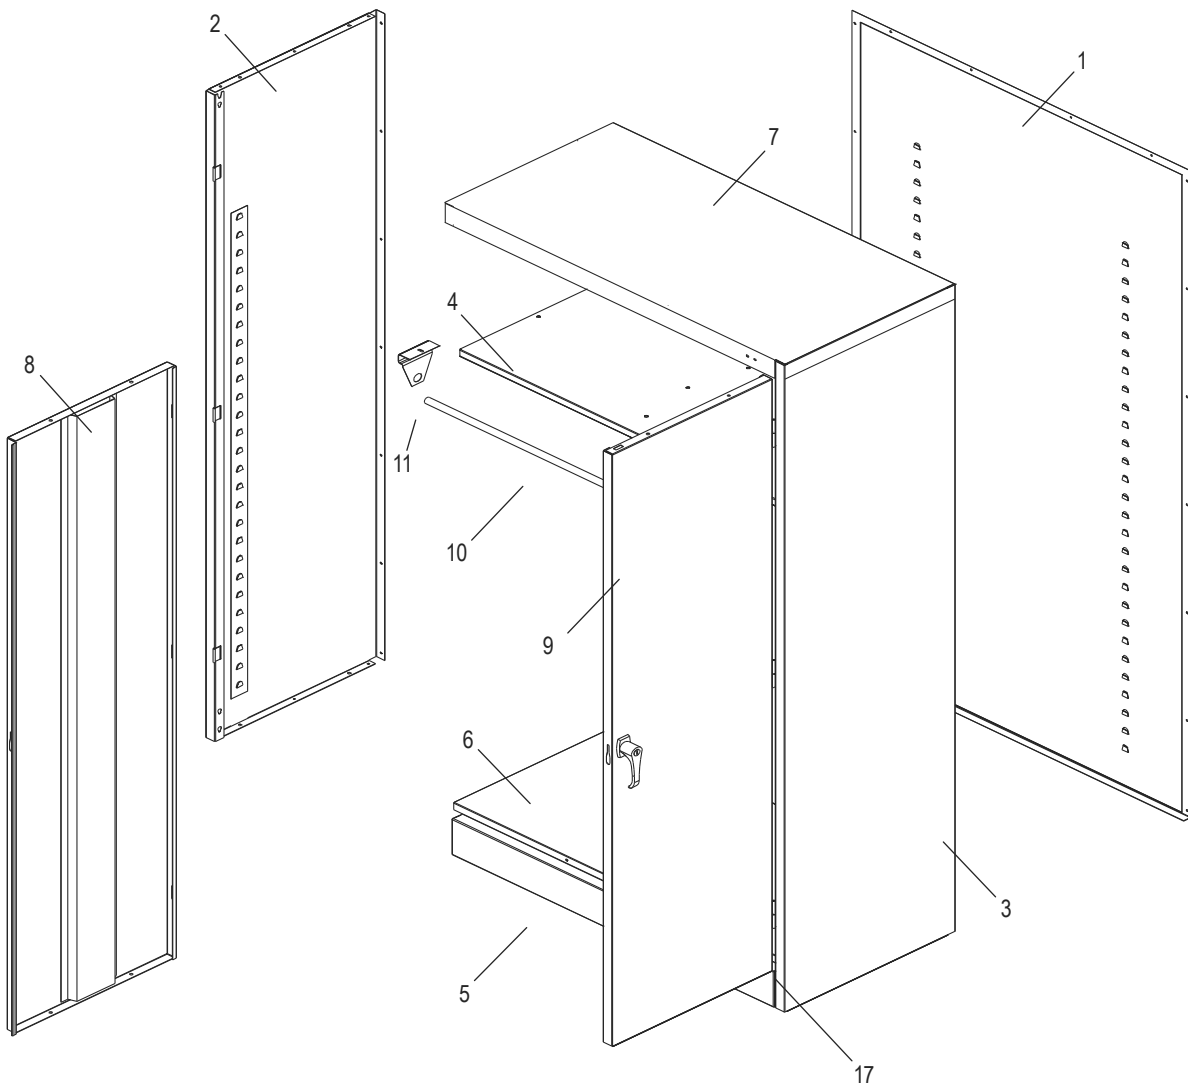

PRIMARY ASSEMBLY