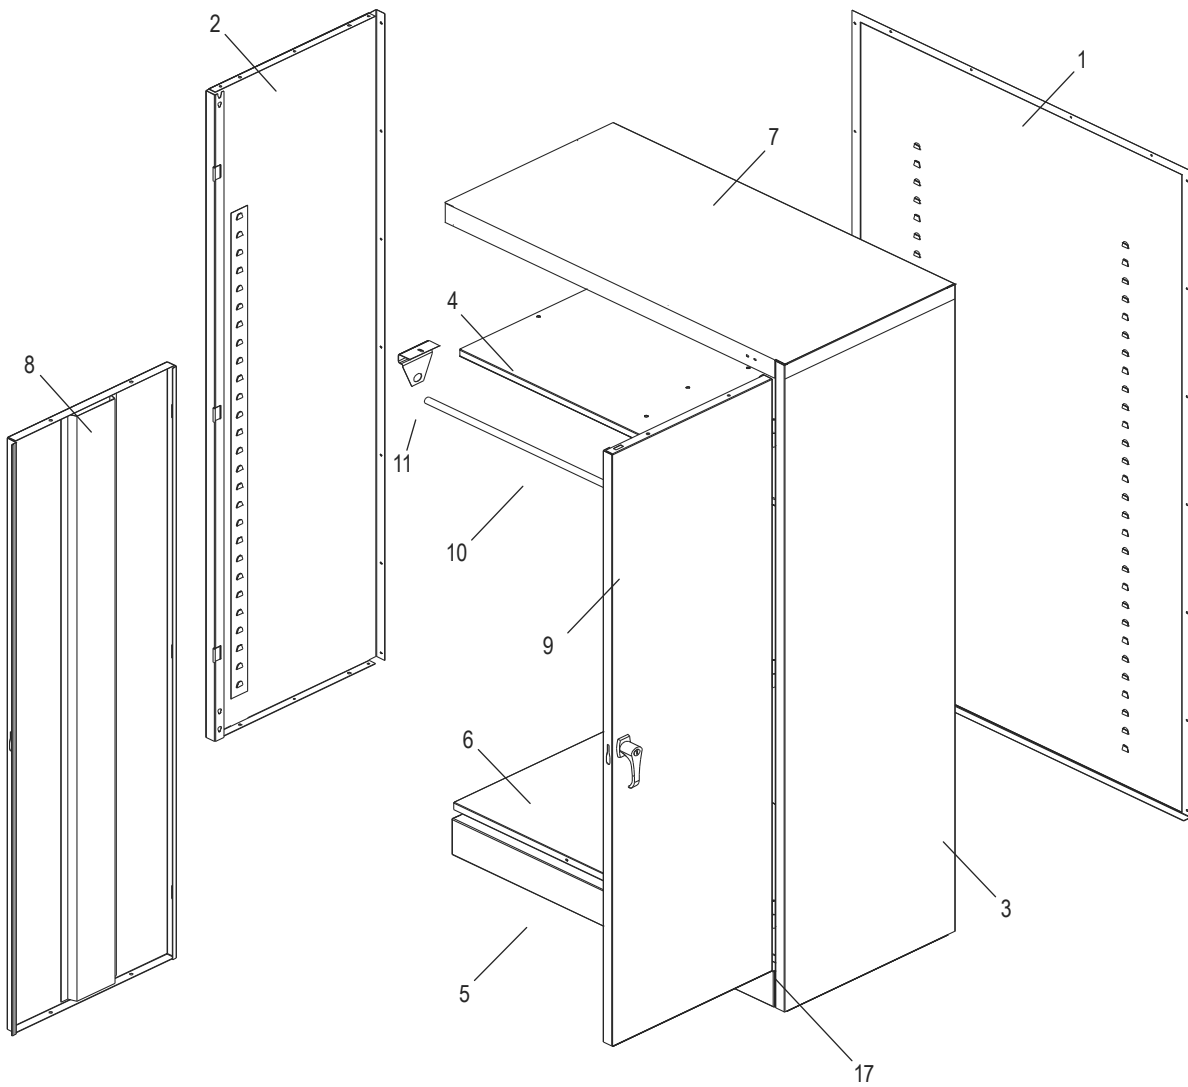

ENSAMBLE PRIMARIO