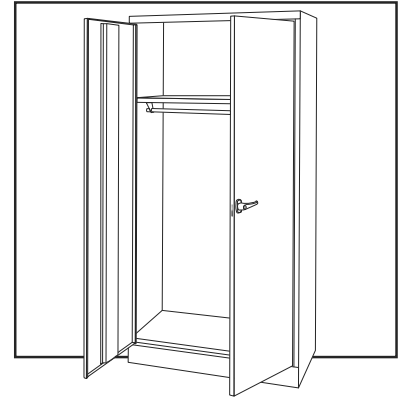

ULINE H-3107
GABINETE TIPO
ARMARIO

800-295-5510
uline.mx