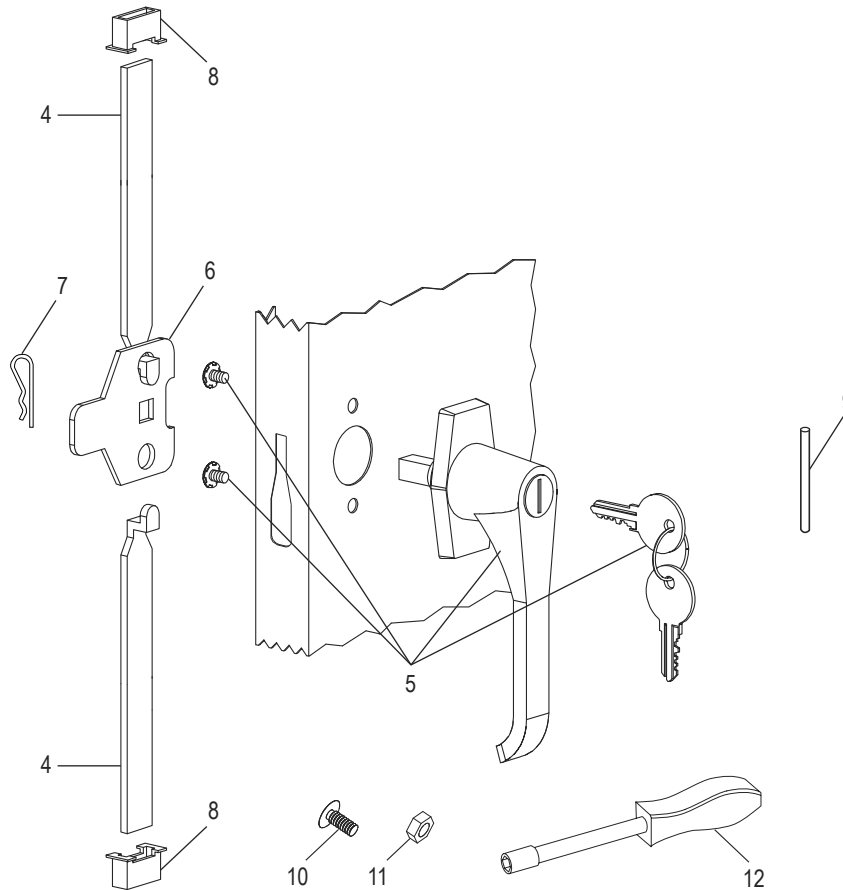

ULINE H-2805A

CLEAR-VIEW CABINET – ASSEMBLY

1-800-295-5510
uline.com

Para Español, vea páginas 3-4.
Pour le français, consulter les pages 5-6.

PRIMARY ASSEMBLY

PRIMARY ASSEMBLY PARTS LIST

| # | DESCRIPTION | QTY. | ULINE PART NO. | MFG. PART NO. |
|---|------------------------------------|------|----------------|---------------|
| 1 | Shelf – Black | 4 | H-1105ADD-BL | 301-BLK |
| 1 | Shelf – Gray | 4 | H-1105ADD-GR | 301-MGY |
| 1 | Shelf – Tan | 4 | H-1105ADD-T | 301-CPY |
| 2 | Left Door – Black | 1 | ----- | CVD-72LD-BLK |
| 2 | Left Door – Gray | 1 | ----- | CVD-72LD-MGY |
| 2 | Left Door – Tan | 1 | H-2805T-LCVD | CVD-72LD-CPY |
| 3 | Right Door – Black | 1 | ----- | CVD-72RD-BLK |
| 3 | Right Door – Gray | 1 | ----- | CVD-72RD-MGY |
| 3 | Right Door – Tan | 1 | ----- | CVD-72RD-CPY |
| | Touch Up Paint – Black (Not Shown) | 1 | H-5361 | ----- |
| | Touch Up Paint – Gray (Not Shown) | 1 | H-5362 | LTUP-2-MGY |
| | Touch Up Paint – Tan (Not Shown) | 1 | H-5364 | LTUP-1-CPY |

**CLEAR-VIEW CABINET
– ASSEMBLY**

HANDLE ASSEMBLY

| # | DESCRIPTION | QTY. | ULINE PART NO. | MFG. PART NO. |
|----|--|------|----------------|---------------|
| 4 | Lock Bar (Set of 2) | 1 | H-1105-11 | 944LB |
| 5 | Door Handle with Keys and Hardware | 1 | H-1105-12 | 944LH |
| 6 | Locking Cam | 1 | H-1105-13 | 944LC |
| 7 | Cotter Pin | 1 | H-2216-CTRPN | CTRPN |
| 8 | Lock Bar Guide | 2 | H-1105-15 | 944GI |
| 9 | Hinge Pin | 6 | H-1106-16 | 944HP |
| 10 | Bolt (#8-32 x 3/8") | 44 | ----- | ----- |
| 11 | Nut (#8-32) | 44 | ----- | ----- |
| 12 | Nut Driver | 1 | H-1224-TOOL2 | TOOL2 |
| | Replacement Hardware Pack (Not Included) Bolts #8-32 x 3/8" (72), Nuts #8-32 (72) | 1 | H-1224-19 | HW-72 |
| | Extra Keys (Set of 2) (Not Shown) | 1 | H-1105-KEYS | 944HP |