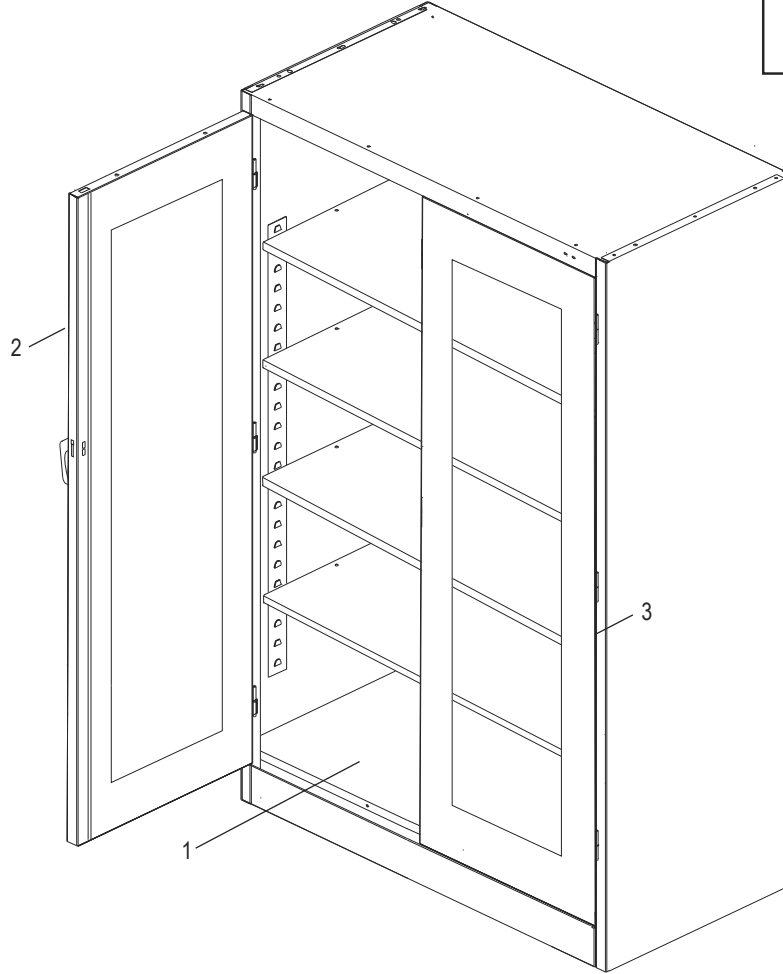

ULINE H-2805A

CLEAR-VIEW CABINET – ASSEMBLY

1-800-295-5510
uline.com

Para Español, vea páginas 3-4.
Pour le français, consulter les pages 5-6.

PRIMARY ASSEMBLY

PRIMARY ASSEMBLY PARTS LIST

| # | DESCRIPTION | QTY. | ULINE PART NO. | MFG. PART NO. |
|---|------------------------------------|------|----------------|---------------|
| 1 | Shelf – Black | 4 | H-1105ADD-BL | 301-BLK |
| 1 | Shelf – Gray | 4 | H-1105ADD-GR | 301-MGY |
| 1 | Shelf – Tan | 4 | H-1105ADD-T | 301-CPY |
| 2 | Left Door – Black | 1 | ----- | CVD-72LD-BLK |
| 2 | Left Door – Gray | 1 | ----- | CVD-72LD-MGY |
| 2 | Left Door – Tan | 1 | H-2805T-LCVD | CVD-72LD-CPY |
| 3 | Right Door – Black | 1 | ----- | CVD-72RD-BLK |
| 3 | Right Door – Gray | 1 | ----- | CVD-72RD-MGY |
| 3 | Right Door – Tan | 1 | ----- | CVD-72RD-CPY |
| | Touch Up Paint – Black (Not Shown) | 1 | H-5361 | ----- |
| | Touch Up Paint – Gray (Not Shown) | 1 | H-5362 | LTUP-2-MGY |
| | Touch Up Paint – Tan (Not Shown) | 1 | H-5364 | LTUP-1-CPY |

**CLEAR-VIEW CABINET
– ASSEMBLY**

HANDLE ASSEMBLY

| # | DESCRIPTION | QTY. | ULINE PART NO. | MFG. PART NO. |
|----|--|------|----------------|---------------|
| 4 | Lock Bar (Set of 2) | 1 | H-1105-11 | 944LB |
| 5 | Door Handle with Keys and Hardware | 1 | H-1105-12 | 944LH |
| 6 | Locking Cam | 1 | H-1105-13 | 944LC |
| 7 | Cotter Pin | 1 | H-2216-CTRPN | CTRPN |
| 8 | Lock Bar Guide | 2 | H-1105-15 | 944GI |
| 9 | Hinge Pin | 6 | H-1106-16 | 944HP |
| 10 | Bolt (#8-32 x 3/8") | 44 | ----- | ----- |
| 11 | Nut (#8-32) | 44 | ----- | ----- |
| 12 | Nut Driver | 1 | H-1224-TOOL2 | TOOL2 |
| | Replacement Hardware Pack (Not Included) Bolts #8-32 x 3/8" (72), Nuts #8-32 (72) | 1 | H-1224-19 | HW-72 |
| | Extra Keys (Set of 2) (Not Shown) | 1 | H-1105-KEYS | 944HP |