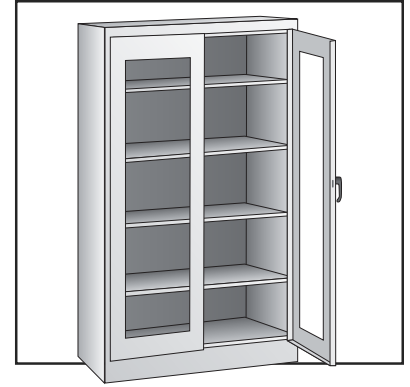

ULINE H-2805A

CLEAR-VIEW CABINET – ASSEMBLY

1-800-295-5510
uline.com

Para Español, vea páginas 3-4.
Pour le français, consulter les pages 5-6.

PRIMARY ASSEMBLY

PRIMARY ASSEMBLY PARTS LIST

| # | DESCRIPTION | QTY. | ULINE PART NO. | MFG. PART NO. |
|---|------------------------------------|------|----------------|---------------|
| 1 | Shelf – Black | 4 | H-1105ADD-BL | 301-BLK |
| 1 | Shelf – Gray | 4 | H-1105ADD-GR | 301-MGY |
| 1 | Shelf – Tan | 4 | H-1105ADD-T | 301-CPY |
| 2 | Left Door – Black | 1 | ----- | CVD-72LD-BLK |
| 2 | Left Door – Gray | 1 | ----- | CVD-72LD-MGY |
| 2 | Left Door – Tan | 1 | H-2805T-LCVD | CVD-72LD-CPY |
| 3 | Right Door – Black | 1 | ----- | CVD-72RD-BLK |
| 3 | Right Door – Gray | 1 | ----- | CVD-72RD-MGY |
| 3 | Right Door – Tan | 1 | ----- | CVD-72RD-CPY |
| | Touch Up Paint – Black (Not Shown) | 1 | H-5361 | ----- |
| | Touch Up Paint – Gray (Not Shown) | 1 | H-5362 | LTUP-2-MGY |
| | Touch Up Paint – Tan (Not Shown) | 1 | H-5364 | LTUP-1-CPY |