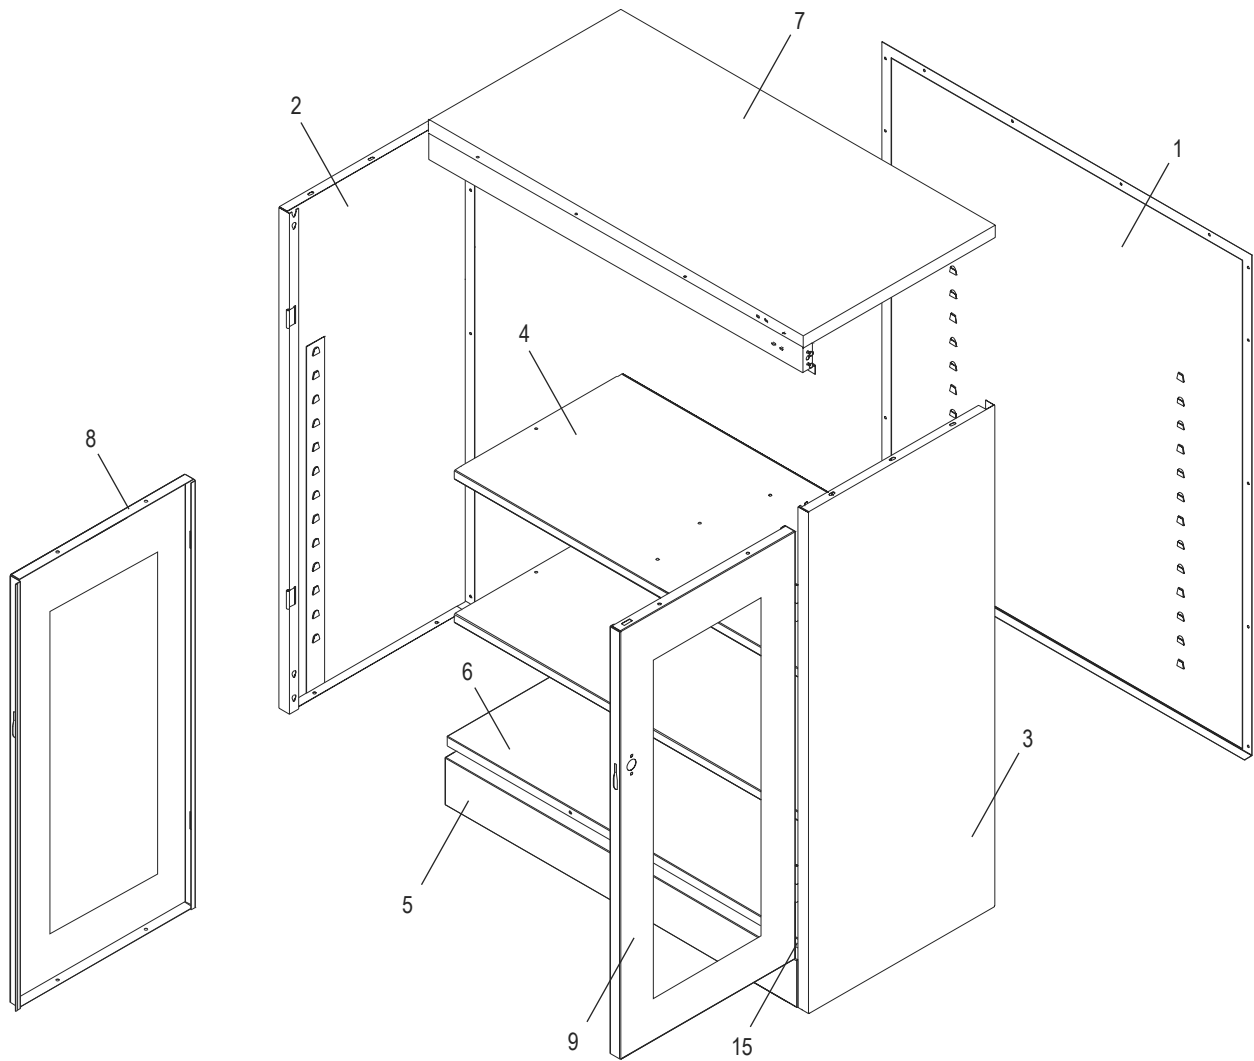

PRIMARY ASSEMBLY