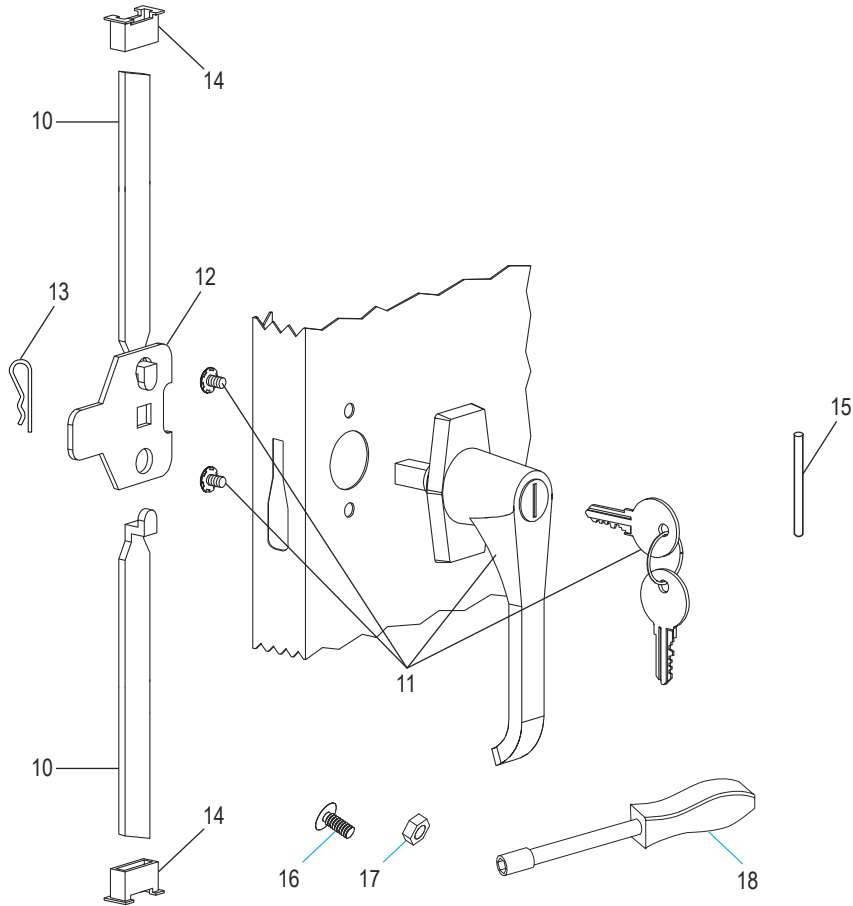

1-800-295-5510
 uline.com

PRIMARY ASSEMBLY PARTS LIST

#	DESCRIPTION	QTY.	ULINE PART NO.	MFG. PART NO.
1	Back Panel – Black	1	-----	978BAS-BLK
1	Back Panel – Gray	1	-----	978BAS-MGY
1	Back Panel – Tan	1	-----	978BAS-CPY
2	Left Side – Black	1	-----	978LSS-BLK
2	Left Side – Gray	1	-----	978LSS-MGY
2	Left Side – Tan	1	-----	978LSS-CPY
3	Right Side – Black	1	-----	978RSS-BLK
3	Right Side – Gray	1	-----	978RSS-MGY
3	Right Side – Tan	1	-----	978RSS-CPY
4	Shelf – Black	2	H-1105ADD-BL	301-BLK
4	Shelf – Gray	2	H-1105ADD-GR	301-MGY
4	Shelf – Tan	2	H-1105ADD-T	301-CPY
5	Sill – Black	1	-----	944SS-BLK
5	Sill – Gray	1	-----	944SS-MGY
5	Sill – Tan	1	-----	944SS-CPY
6	Bottom – Black	1	-----	944BO-BLK
6	Bottom – Gray	1	-----	944BO-MGY
6	Bottom – Tan	1	-----	944BO-CPY
7	Top – Black	1	-----	978CTS-BLK
7	Top – Gray	1	H-1106GR-TOP	978CTS-MGY
7	Top – Tan	1	-----	978CTS-CPY
8	Left Door – Black	1	-----	CVD-42LD-BLK
8	Left Door – Gray	1	-----	CVD-42LD-MGY
8	Left Door – Tan	1	-----	CVD-42LD-CPY
9	Right Door – Black	1	-----	CVD-42RD-BLK
9	Right Door – Gray	1	-----	CVD-42RD-MGY
9	Right Door – Tan	1	-----	CVD-42RD-CPY
	Touch Up Paint – Black (Not Shown)	1	H-5361	-----
	Touch Up Paint – Gray (Not Shown)	1	H-5362	LTUP-2-MGY
	Touch Up Paint – Tan (Not Shown)	1	H-5364	LTUP-1-CPY
	Extra Keys (Set of 2) (Not Shown)	1	H-1105-KEYS	-----

HANDLE ASSEMBLY

#	DESCRIPTION	QTY.	ULINE PART NO.	MFG. PART NO.
10	Lock Bar (Set)	1	H-1106-LCKBR	978LB
11	Door Handle with Keys and Hardware	1	H-1105-12	944LH
12	Locking Cam	1	H-1105-13	944LC
13	Cotter Pin	1	H-2216-CTRPN	CTRRPN
14	Lock Bar Guide	2	H-1105-15	944GI
15	Hinge Pin	6	H-1106-16	944HP
16	Bolt (#8-32 x 3/8")	23	-----	-----
17	Nut (#8-32)	29	-----	-----
18	Nut Driver	1	H-1224-TOOL2	TOOL-2
	Replacement Hardware Pack (Not Included) Bolts #8-32 x 3/8" (72), Nuts #8-32 (72)	1	H-1224-19	HW-72