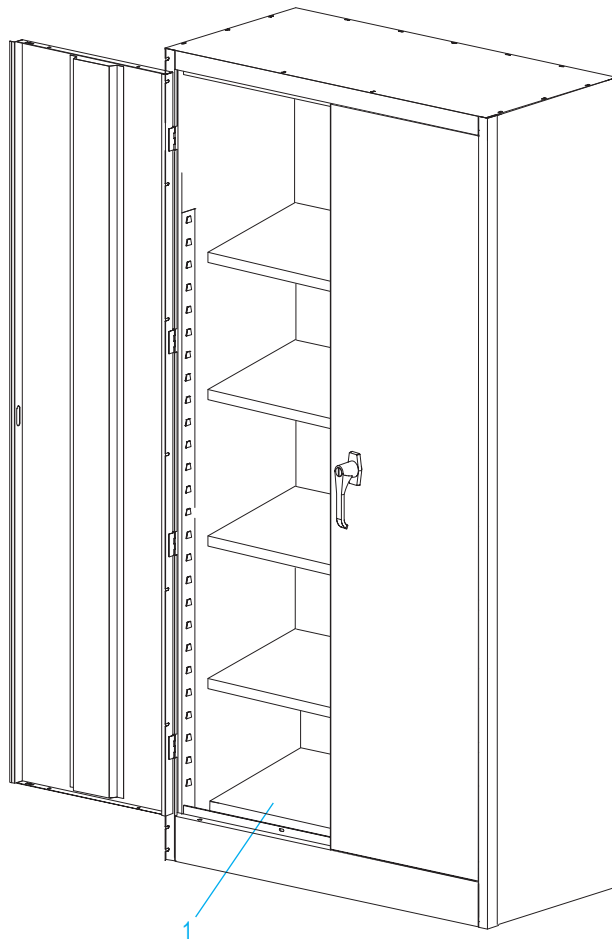

**ULINE H-2217A**  
**HEAVY DUTY STORAGE CABINET**

1-800-295-5510  
 uline.com

**PRIMARY ASSEMBLY**

**PRIMARY ASSEMBLY PARTS LIST**

#	DESCRIPTION	QTY.	ULINE PART NO.	MFG. PART NO.
1	Shelf – Black	4	H-1105ADD-BL	301-BLK
1	Shelf – Gray	4	H-1105ADD-GR	301-MGY
1	Shelf – Tan	4	H-1105ADD-T	301-CPY
	Touch Up Paint – Black (Not Shown)	1	H-5361	-----
	Touch Up Paint – Gray (Not Shown)	1	H-5362	LTUP-2-MGY
	Touch Up Paint – Tan (Not Shown)	1	H-5364	LTUP-1-CPY

## HANDLE ASSEMBLY

#	DESCRIPTION	QTY.	ULINE PART NO.	MFG. PART NO.
2	Lock Bar (Set of 2)	1	H-1223-#8	043LB
3	Locking Handle with Keys and Dummy Handle (Set)	1	H-2217-HANDL	043LH
4	Locking Cam	1	H-1105-13	944LC
5	Cotter Pin	1	H-2216-CTRPN	CTRPN
6	Lock Bar Guide	2	H-1105-15	944GI
7	Bolt (#8-32 x 3/8")	31	-----	-----
8	Nut (#8-32)	47	-----	-----
9	Bolt with Lock Washer (#8-32 x 1/4")	4	-----	-----
10	Nut Driver	1	H-1224-TOOL2	TOOL2
	Replacement Hardware Pack (Not Included) Bolts #8-32 x 3/8" (72), Nuts #8-32 (72)	1	H-1224-19	HW-72
	Extra Keys (Set of 2) (Not Shown)	1	H-1105-KEYS	-----