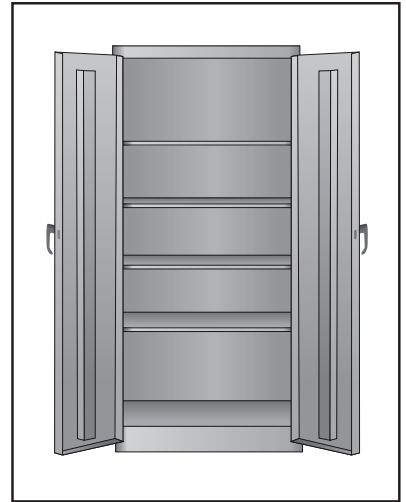

**ULINE H-2217A**  
**HEAVY DUTY STORAGE CABINET**

1-800-295-5510  
 uline.com

**PRIMARY ASSEMBLY**

**PRIMARY ASSEMBLY PARTS LIST**

#	DESCRIPTION	QTY.	ULINE PART NO.	MFG. PART NO.
1	Shelf – Black	4	H-1105ADD-BL	301-BLK
1	Shelf – Gray	4	H-1105ADD-GR	301-MGY
1	Shelf – Tan	4	H-1105ADD-T	301-CPY
	Touch Up Paint – Black (Not Shown)	1	H-5361	-----
	Touch Up Paint – Gray (Not Shown)	1	H-5362	LTUP-2-MGY
	Touch Up Paint – Tan (Not Shown)	1	H-5364	LTUP-1-CPY

## HANDLE ASSEMBLY

#	DESCRIPTION	QTY.	ULINE PART NO.	MFG. PART NO.
2	Lock Bar (Set of 2)	1	H-1223-#8	043LB
3	Locking Handle with Keys and Dummy Handle (Set)	1	H-2217-HANDL	043LH
4	Locking Cam	1	H-1105-13	944LC
5	Cotter Pin	1	H-2216-CTRPN	CTRPN
6	Lock Bar Guide	2	H-1105-15	944GI
7	Bolt (#8-32 x 3/8")	31	-----	-----
8	Nut (#8-32)	47	-----	-----
9	Bolt with Lock Washer (#8-32 x 1/4")	4	-----	-----
10	Nut Driver	1	H-1224-TOOL2	TOOL2
	Replacement Hardware Pack (Not Included) Bolts #8-32 x 3/8" (72), Nuts #8-32 (72)	1	H-1224-19	HW-72
	Extra Keys (Set of 2) (Not Shown)	1	H-1105-KEYS	-----