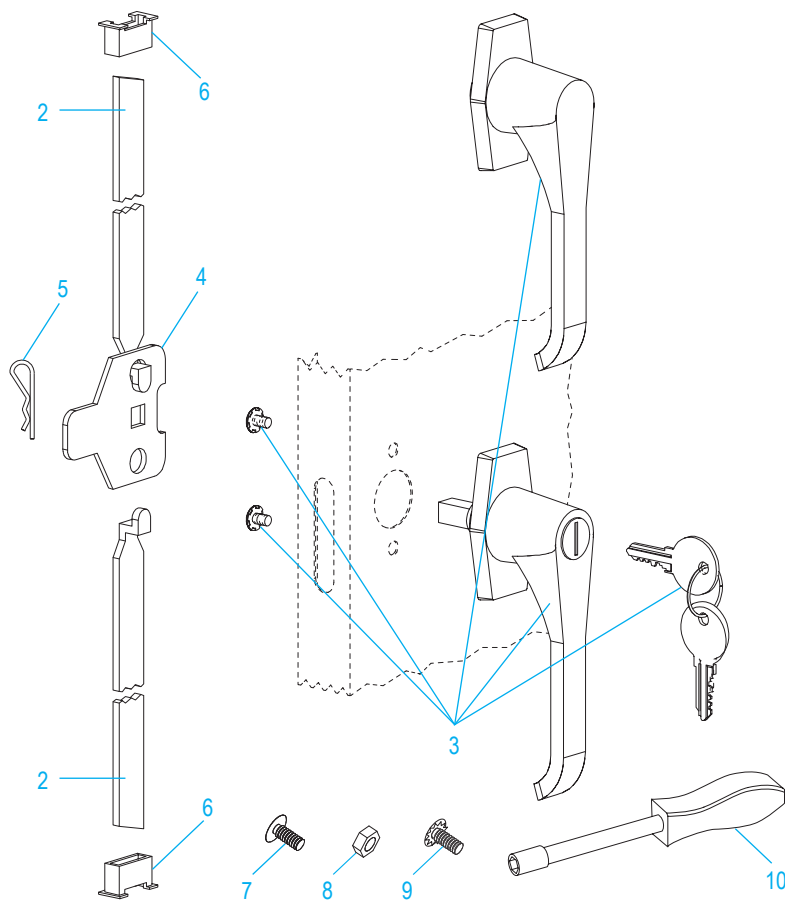

**ULINE H-2217A**  
**HEAVY DUTY STORAGE CABINET**

1-800-295-5510  
 uline.com

**PRIMARY ASSEMBLY**

**PRIMARY ASSEMBLY PARTS LIST**

#	DESCRIPTION	QTY.	ULINE PART NO.	MFG. PART NO.
1	Shelf – Black	4	H-1105ADD-BL	301-BLK
1	Shelf – Gray	4	H-1105ADD-GR	301-MGY
1	Shelf – Tan	4	H-1105ADD-T	301-CPY
	Touch Up Paint – Black (Not Shown)	1	H-5361	-----
	Touch Up Paint – Gray (Not Shown)	1	H-5362	LTUP-2-MGY
	Touch Up Paint – Tan (Not Shown)	1	H-5364	LTUP-1-CPY

## HANDLE ASSEMBLY

#	DESCRIPTION	QTY.	ULINE PART NO.	MFG. PART NO.
2	Lock Bar (Set of 2)	1	H-1223-#8	043LB
3	Locking Handle with Keys and Dummy Handle (Set)	1	H-2217-HANDL	043LH
4	Locking Cam	1	H-1105-13	944LC
5	Cotter Pin	1	H-2216-CTRPN	CTRPN
6	Lock Bar Guide	2	H-1105-15	944GI
7	Bolt (#8-32 x 3/8")	31	-----	-----
8	Nut (#8-32)	47	-----	-----
9	Bolt with Lock Washer (#8-32 x 1/4")	4	-----	-----
10	Nut Driver	1	H-1224-TOOL2	TOOL2
	Replacement Hardware Pack (Not Included) Bolts #8-32 x 3/8" (72), Nuts #8-32 (72)	1	H-1224-19	HW-72
	Extra Keys (Set of 2) (Not Shown)	1	H-1105-KEYS	-----