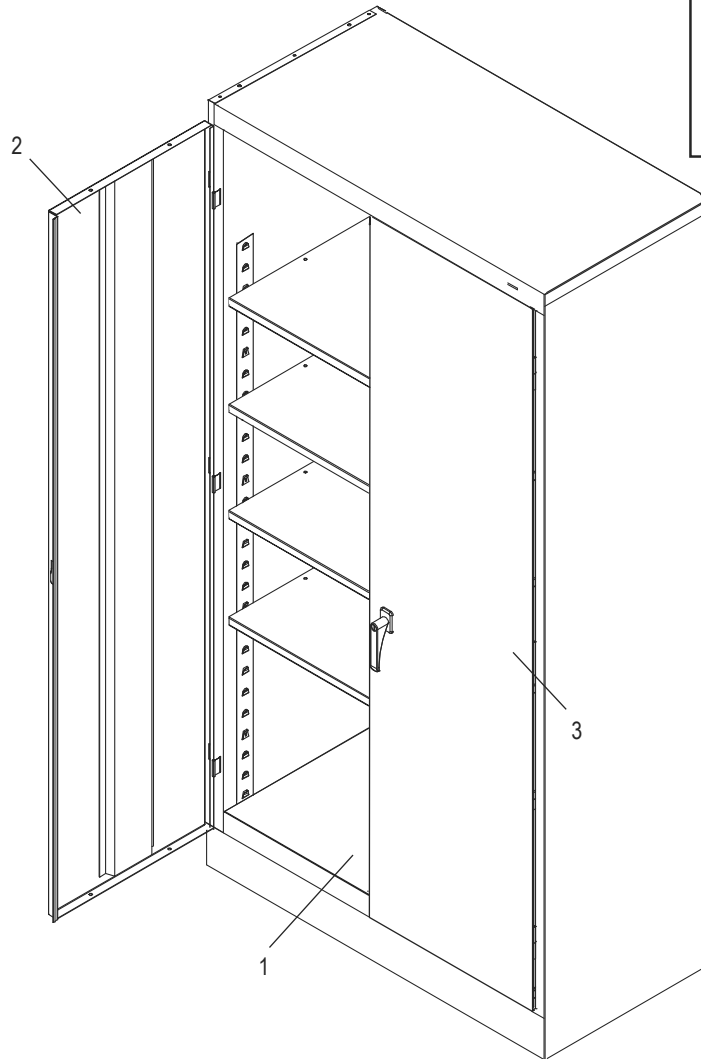

ULINE H-2216A
INDUSTRIAL STORAGE
CABINET – ASSEMBLED

1-800-295-5510
 uline.com

Para Español, vea páginas 3-4.
 Pour le français, consulter les pages 5-6.

PRIMARY ASSEMBLY

PRIMARY ASSEMBLY PARTS LIST

#	DESCRIPTION	QTY.	ULINE PART NO.	MFG. PART NO.
1	Shelf – Black	4	H-1223ADD-BL	302-BLK
1	Shelf – Gray	4	H-1223ADD-GR	302-MGY
1	Shelf – Tan	4	H-1223ADD-T	302-CPY
2	Left Door – Black	1	H-1105-LDRBL	944LD-BLK
2	Left Door – Gray	1	H-1105-GRLDR	944LD-MGY
2	Left Door – Tan	1	H-1105-TNLDR	944LD-CPY
3	Right Door – Black	1	H-1105-BLKDR	944RD-BLK
3	Right Door – Gray	1	H-1105-GRRDR	944RD-MGY
3	Right Door – Tan	1	H-1105-TNRDR	944RD-CPY
	Touch Up Paint – Black (Not Shown)	1	H-5361	-----
	Touch Up Paint – Gray (Not Shown)	1	H-5362	LTUP-2-MGY
	Touch Up Paint – Tan (Not Shown)	1	H-5364	LTUP-1-CPY

ULINE H-2216A

INDUSTRIAL STORAGE CABINET – ASSEMBLED

1-800-295-5510
uline.com

HANDLE ASSEMBLY

#	DESCRIPTION	QTY.	ULINE PART NO.	MFG. PART NO.
4	Lock Bar (Set of 2)	1	H-1105-11	944LB
5	Door Handle with Keys and Hardware	1	H-1105-12	944LH
6	Locking Cam	1	H-1105-13	944LC
7	Cotter Pin	1	H-2216-CTRPN	CTRPN
8	Lock Bar Guide	2	H-1105-15	944GI
9	Hinge Pin	6	H-1106-16	944HP
10	Bolt (#8-32 x 3/8")	44	-----	-----
11	Nut (#8-32)	44	-----	-----
12	Nut Driver	1	H-1224-TOOL2	TOOL2
	Replacement Hardware Pack (Not Included) Bolts #8-32 x 3/8" (72), Nuts #8-32 (72)	1	H-1224-19	HW-72
	Extra Keys (Set of 2) (Not Shown)	1	H-1105-KEYS	944HP