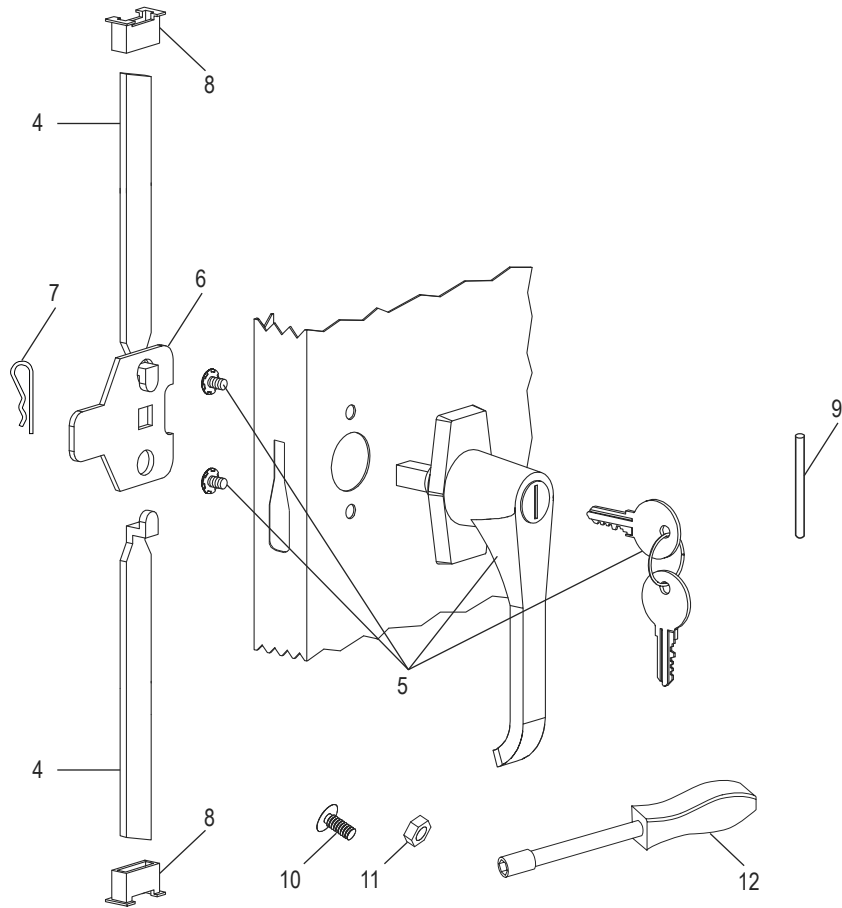

ULINE H-2216A
INDUSTRIAL STORAGE
CABINET – ASSEMBLED

1-800-295-5510
 uline.com

Para Español, vea páginas 3-4.
 Pour le français, consulter les pages 5-6.

PRIMARY ASSEMBLY

PRIMARY ASSEMBLY PARTS LIST

#	DESCRIPTION	QTY.	ULINE PART NO.	MFG. PART NO.
1	Shelf – Black	4	H-1223ADD-BL	302-BLK
1	Shelf – Gray	4	H-1223ADD-GR	302-MGY
1	Shelf – Tan	4	H-1223ADD-T	302-CPY
2	Left Door – Black	1	H-1105-LDRBL	944LD-BLK
2	Left Door – Gray	1	H-1105-GRLDR	944LD-MGY
2	Left Door – Tan	1	H-1105-TNLDR	944LD-CPY
3	Right Door – Black	1	H-1105-BLKDR	944RD-BLK
3	Right Door – Gray	1	H-1105-GRRDR	944RD-MGY
3	Right Door – Tan	1	H-1105-TNRDR	944RD-CPY
	Touch Up Paint – Black (Not Shown)	1	H-5361	-----
	Touch Up Paint – Gray (Not Shown)	1	H-5362	LTUP-2-MGY
	Touch Up Paint – Tan (Not Shown)	1	H-5364	LTUP-1-CPY

ULINE H-2216A

INDUSTRIAL STORAGE CABINET – ASSEMBLED

1-800-295-5510
uline.com

HANDLE ASSEMBLY

#	DESCRIPTION	QTY.	ULINE PART NO.	MFG. PART NO.
4	Lock Bar (Set of 2)	1	H-1105-11	944LB
5	Door Handle with Keys and Hardware	1	H-1105-12	944LH
6	Locking Cam	1	H-1105-13	944LC
7	Cotter Pin	1	H-2216-CTRPN	CTRPN
8	Lock Bar Guide	2	H-1105-15	944GI
9	Hinge Pin	6	H-1106-16	944HP
10	Bolt (#8-32 x 3/8")	44	-----	-----
11	Nut (#8-32)	44	-----	-----
12	Nut Driver	1	H-1224-TOOL2	TOOL2
	Replacement Hardware Pack (Not Included) Bolts #8-32 x 3/8" (72), Nuts #8-32 (72)	1	H-1224-19	HW-72
	Extra Keys (Set of 2) (Not Shown)	1	H-1105-KEYS	944HP