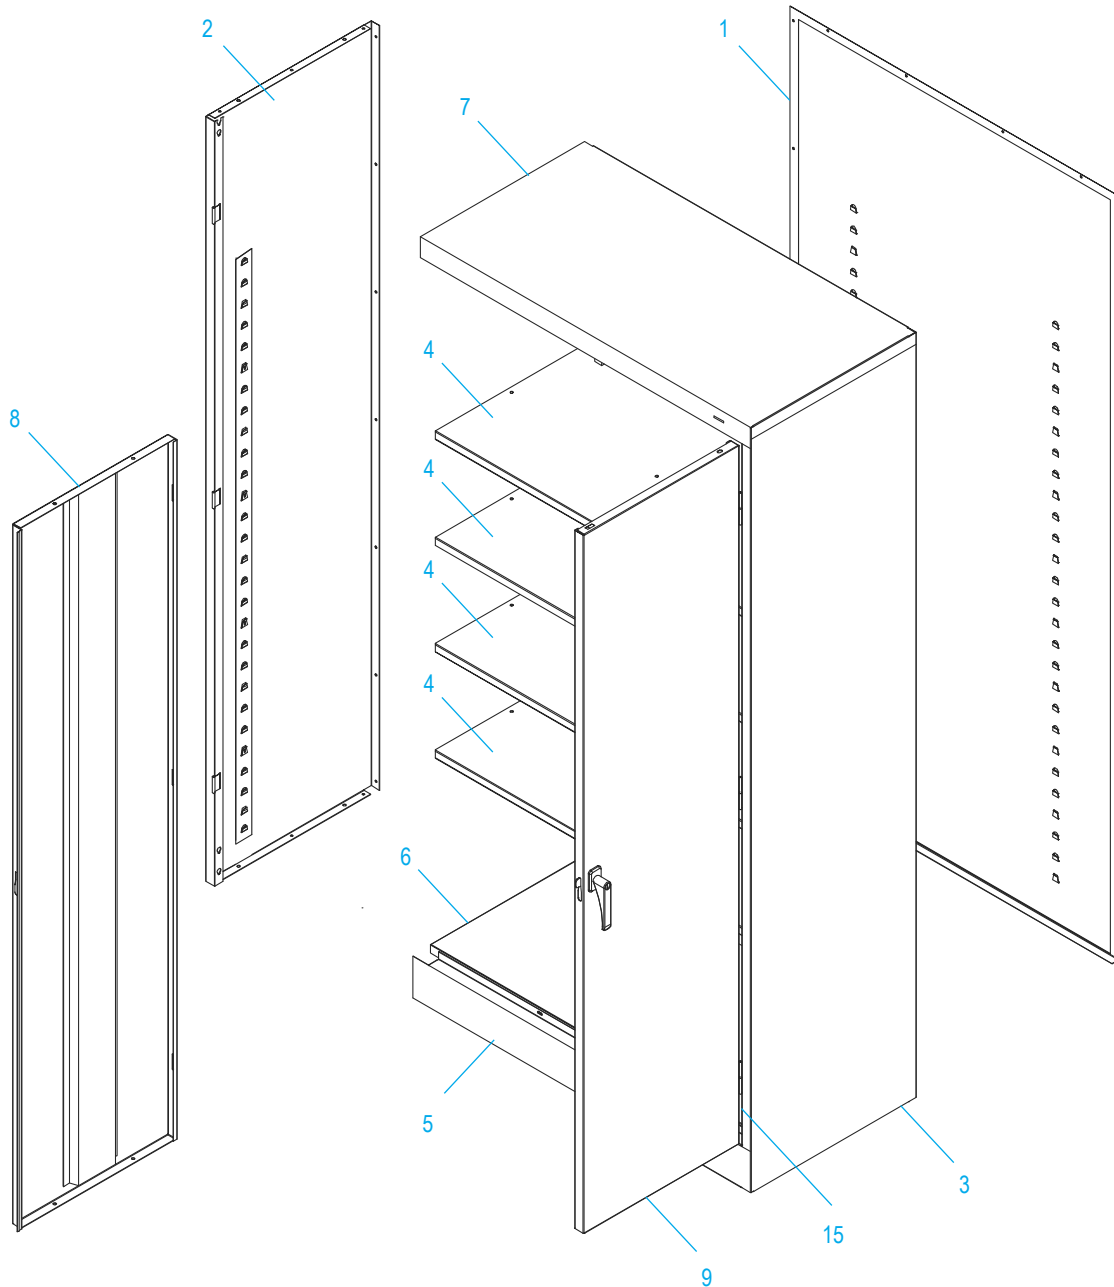

ENSAMBLE PRIMARIO

ULINE H-2216
GABINETE INDUSTRIAL
PARA ALMACENAMIENTO

800-295-5510
uline.mx

LISTA DE PARTES DEL ENSAMBLE PRIMARIO

#	DESCRIPCIÓN	CANT.	NO. DE PARTE DE ULINE	NO. DE PARTE DEL FABRICANTE
1	Panel Posterior – Negro	1	-----	944BA-BLK
1	Panel Posterior – Gris	1	H-3109-BACK	944BA-MGY
1	Panel Posterior – Canela	1	-----	944BA-CPY
2	Lado Izquierdo – Negro	1	-----	292LS-BLK
2	Lado Izquierdo – Gris	1	-----	292LS-MGY
2	Lado Izquierdo – Canela	1	-----	292LS-CPY
3	Lado Derecho – Negro	1	-----	292RS-BLK
3	Lado Derecho – Gris	1	H-2216GR-RHT	292RS-MGY
3	Lado Derecho – Canela	1	H-2216T-RPAN	292RS-CPY
4	Repisa – Negro	4	H-1223ADD-BL	302-BLK
4	Repisa – Gris	4	H-1223ADD-GR	302-MGY
4	Repisa – Canela	4	H-1223ADD-T	302-CPY
5	Umbral – Negro	1	-----	944SIN-BLK
5	Umbral – Gris	1	-----	944SIN-MGY
5	Umbral – Canela	1	H-3618T-SILL	944SIN-CPY
6	Parte Inferior – Negro	1	-----	292BO-BLK
6	Parte Inferior – Gris	1	-----	292BO-MGY
6	Parte Inferior – Canela	1	-----	292BO-CPY
7	Parte Superior – Negro	1	-----	292TO-BLK
7	Parte Superior – Gris	1	H-3618GR-TOP	292TO-MGY
7	Parte Superior – Canela	1	-----	292TO-CPY
8	Puerta Izquierda – Negro	1	H-1105-LDRBL	944LD-BLK
8	Puerta Izquierda – Gris	1	H-1105-GRLDR	944LD-MGY
8	Puerta Izquierda – Canela	1	H-1105-TNLDR	944LD-CPY
9	Puerta Derecha – Negro	1	H-1105-BLKDR	944RD-BLK
9	Puerta Derecha – Gris	1	H-1105-GRRDR	944RD-MGY
9	Puerta Derecha – Canela	1	H-1105-TNRDR	944RD-CPY
	Pintura para Retoques – Negra (No Se Muestra)	1	H-5361	-----
	Pintura para Retoques – Gris (No Se Muestra)	1	H-5362	LTUP-2-MGY
	Pintura para Retoques – Canela (No Se Muestra)	1	H-5364	LTUP-1-CPY