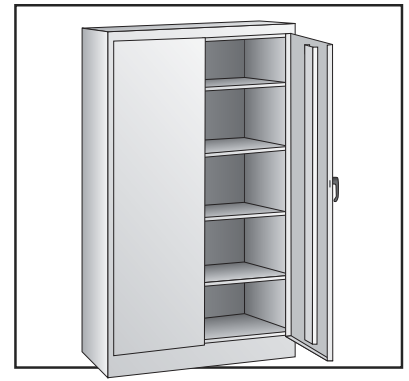

ULINE H-2216 INDUSTRIAL STORAGE CABINET

1-800-295-5510
uline.com

HANDLE ASSEMBLY

#	DESCRIPTION	QTY.	ULINE PART NO.	MFG. PART NO.
10	Lock Bar (Set)	1	H-1105-11	944LB
11	Door Handle with Keys and Hardware	1	H-1105-12	944LH
12	Locking Cam	1	H-1105-13	944LC
13	Cotter Pin	1	H-2216-CTRPN	CTRPN
14	Lock Bar Guide	2	H-1105-15	944GI
15	Hinge Pin	6	H-1106-16	944HP
16	Bolt (#8-32 x 3/8")	44	-----	-----
17	Nut (#8-32)	44	-----	-----
18	Nut Driver	1	H-1224-TOOL2	TOOL-2
	Replacement Hardware Pack (Not Included) Bolts #8-32 x 3/8" (72), Nuts #8-32 (72)	1	H-1224-19	HW-72
	Extra Keys (Set of 2) (Not Shown)	1	H-1105-KEYS	-----

ULINE H-2216

GABINETE INDUSTRIAL PARA ALMACENAMIENTO

800-295-5510
uline.mx

ENSAMBLE PRIMARIO

ULINE H-2216
GABINETE INDUSTRIAL
PARA ALMACENAMIENTO

800-295-5510
 uline.mx

LISTA DE PARTES DEL ENSAMBLE PRIMARIO