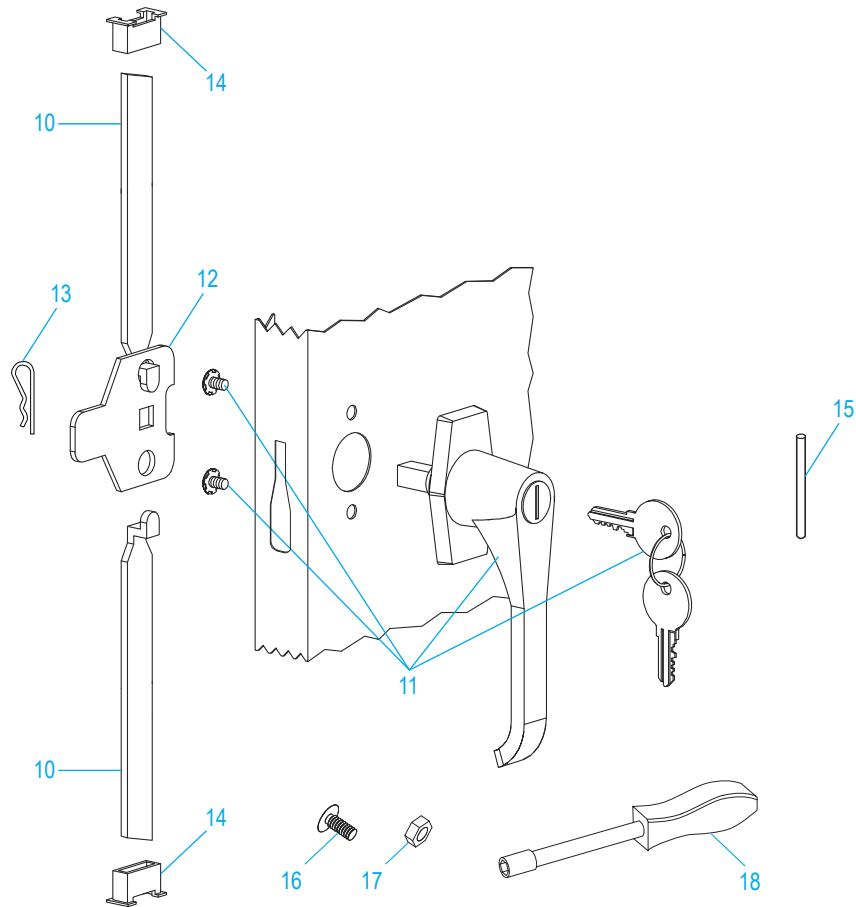

PRIMARY ASSEMBLY PARTS LIST

#	DESCRIPTION	QTY.	ULINE PART NO.	MFG. PART NO.
1	Back Panel – Black	1	-----	944BA-BLK
1	Back Panel – Gray	1	H-3109-BACK	944BA-MGY
1	Back Panel – Tan	1	-----	944BA-CPY
2	Left Side – Black	1	-----	292LS-BLK
2	Left Side – Gray	1	-----	292LS-MGY
2	Left Side – Tan	1	-----	292LS-CPY
3	Right Side – Black	1	-----	292RS-BLK
3	Right Side – Gray	1	H-2216GR-RHT	292RS-MGY
3	Right Side – Tan	1	H-2216T-RPAN	292RS-CPY
4	Shelf – Black	4	H-1223ADD-BL	302-BLK
4	Shelf – Gray	4	H-1223ADD-GR	302-MGY
4	Shelf – Tan	4	H-1223ADD-T	302-CPY
5	Sill – Black	1	-----	944SIN-BLK
5	Sill – Gray	1	-----	944SIN-MGY
5	Sill – Tan	1	H-3618T-SILL	944SIN-CPY
6	Bottom – Black	1	-----	292BO-BLK
6	Bottom – Gray	1	-----	292BO-MGY
6	Bottom – Tan	1	-----	292BO-CPY
7	Top – Black	1	-----	292TO-BLK
7	Top – Gray	1	H-3618GR-TOP	292TO-MGY
7	Top – Tan	1	-----	292TO-CPY
8	Left Door – Black	1	H-1105-LDRBL	944LD-BLK
8	Left Door – Gray	1	H-1105-GRLDR	944LD-MGY
8	Left Door – Tan	1	H-1105-TNLDR	944LD-CPY
9	Right Door – Black	1	H-1105-BLKDR	944RD-BLK
9	Right Door – Gray	1	H-1105-GRRDR	944RD-MGY
9	Right Door – Tan	1	H-1105-TNRDR	944RD-CPY
	Touch Up Paint – Black (Not Shown)	1	H-5361	-----
	Touch Up Paint – Gray (Not Shown)	1	H-5362	LTUP-2-MGY
	Touch Up Paint – Tan (Not Shown)	1	H-5364	LTUP-1-CPY

ULINE H-2216 INDUSTRIAL STORAGE CABINET

1-800-295-5510
uline.com

HANDLE ASSEMBLY

#	DESCRIPTION	QTY.	ULINE PART NO.	MFG. PART NO.
10	Lock Bar (Set)	1	H-1105-11	944LB
11	Door Handle with Keys and Hardware	1	H-1105-12	944LH
12	Locking Cam	1	H-1105-13	944LC
13	Cotter Pin	1	H-2216-CTRPN	CTRPN
14	Lock Bar Guide	2	H-1105-15	944GI
15	Hinge Pin	6	H-1106-16	944HP
16	Bolt (#8-32 x 3/8")	44	-----	-----
17	Nut (#8-32)	44	-----	-----
18	Nut Driver	1	H-1224-TOOL2	TOOL-2
	Replacement Hardware Pack (Not Included) Bolts #8-32 x 3/8" (72), Nuts #8-32 (72)	1	H-1224-19	HW-72
	Extra Keys (Set of 2) (Not Shown)	1	H-1105-KEYS	-----