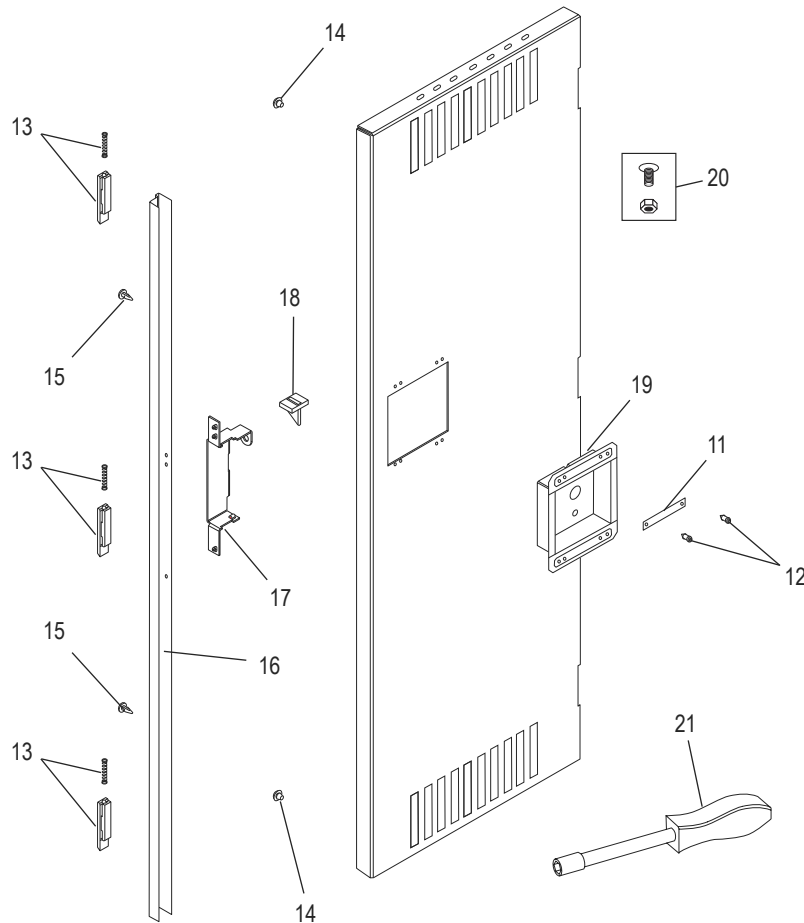

#### PRIMARY ASSEMBLY

#	DESCRIPTION	QTY.	ULINE PART NO.	MFG. PART NO.
1	Back – Gray	3	-----	LSTB-1272-MGY
1	Back – Tan	3	-----	LSTB-1272-CPY
2	Left Side – Gray	2	H-1225GR-LFT	LSSL-1872-MGY
2	Left Side – Tan	2	H-5529T-LPNL	LSSL-1872-CPY
3	Rear Leg – Gray	4	H-1393-RLEGS	LRL-1-MGY
3	Rear Leg – Tan	4	H-1227T-LRL1	LRL-1-CPY
4	Shelf – Gray	3	H-1227GRSHLF	ESL-1218-MGY
4	Shelf – Tan	3	H-1227T-SHLF	ESL-1218-CPY
5	Coat Hook	9	H-1224-LCH1	LCH-1
6	Top/Bottom Shelves – Gray	6	H-1225-SHELF	LTB-1218-MGY
6	Top/Bottom Shelves – Tan	6	-----	LTB-1218-CPY

**ULINE** H-1227  
**SINGLE TIER LOCKER**  
**THREE WIDE**

1-800-295-5510  
 uline.com

PRIMARY ASSEMBLY CONTINUED

#	DESCRIPTION	QTY.	ULINE PART NO.	MFG. PART NO.
7	Right Side – Gray	2	H-5529GR-RS	LSSR-1872-MGY
7	Right Side – Tan	2	H-1227T-LSSR	LSSR-1872-CPY
8	Door Frame Assembly – Gray	3	-----	LSFA-1272-1MGY
8	Door Frame Assembly – Tan	3	-----	LSFA-1272-1CPY
9	Locker Door – Gray	3	-----	LSTD-1272-MGY
9	Locker Door – Tan	3	-----	LSTD-1272-CPY
10	Coat Rod (for H-1227 and H-5529 only)	3	-----	LCR-18
	Floor Mounting Kit (Optional) (Not Shown)	1	H-8135	LAHK
	Touch Up Paint – Gray (Not Shown)	1	H-5362	LTUP-2-MGY
	Touch Up Paint – Tan (Not Shown)	1	H-5364	LTUP-2-CPY

**ULINE H-1227**  
**SINGLE TIER LOCKER**  
**THREE WIDE**

1-800-295-5510  
 uline.com

**HANDLE ASSEMBLY**

#	DESCRIPTION	QTY.	ULINE PART NO.	MFG. PART NO.
11	Number Plate	3	-----	LNP-3
12	Push Plug	6	H-1224-LLP1	LPP-1
13	Latch And Spring	9	H-1224-LL3	LL-3
14	Bumper	6	H-1224-LB1	LB-1
15	Dart Clip	6	H-1224-LDC1	LDC-1
16	Locking Channel	3	H-1227-LLCA1	LLCA-1
17	Lock Receiver	3	H-1224-LPR2	LPR-2
18	Reinforcement Tab	3	H-1224-LRT1	LRT-1
19	Recessed Handle	3	H-1224-LRH2	LRH-2
20	Hardware Pack	144	H-1224-20	HW-144
21	Nut Driver	1	H-1224-TOOL2	TOOL2