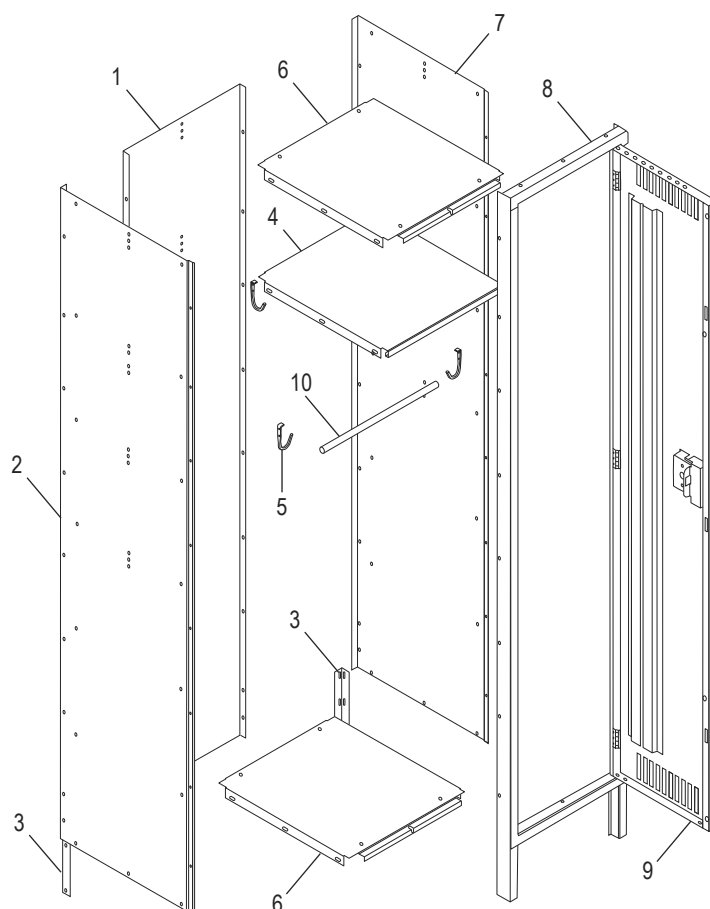

ULINE H-1227

LOCKER DE UNA PUERTA TRES DE ANCHO

800-295-5510
uline.mx

ENSAMBLE PRINCIPAL

#	DESCRIPCIÓN	CANT..	NO. DE PARTE DE ULINE	NO. DE PARTE DEL FABRICANTE
1	Parte Posterior – Gris	3	-----	LSTB-1272-MGY
1	Parte Posterior – Canela	3	-----	LSTB-1272-CPY
2	Lateral Izquierdo – Gris	2	H-1225GR-LFT	LSSL-1872-MGY
2	Lateral Izquierdo – Canela	2	H-5529T-LPNL	LSSL-1872-CPY
3	Pata Posterior – Gris	4	H-1393-RLEGS	LRL-1-MGY
3	Pata Posterior – Canela	4	H-1227T-LRL1	LRL-1-CPY
4	Repisa – Gris	3	H-1227GRSHLF	ESL-1218-MGY
4	Repisa – Canela	3	H-1227T-SHLF	ESL-1218-CPY
5	Gancho para Prendas	9	H-1224-LCH1	LCH-1
6	Partes Superior/Inferior – Gris	6	H-1225-SHELF	LTB-1218-MGY
6	Partes Superior/Inferior – Canela	6	-----	LTB-1218-CPY