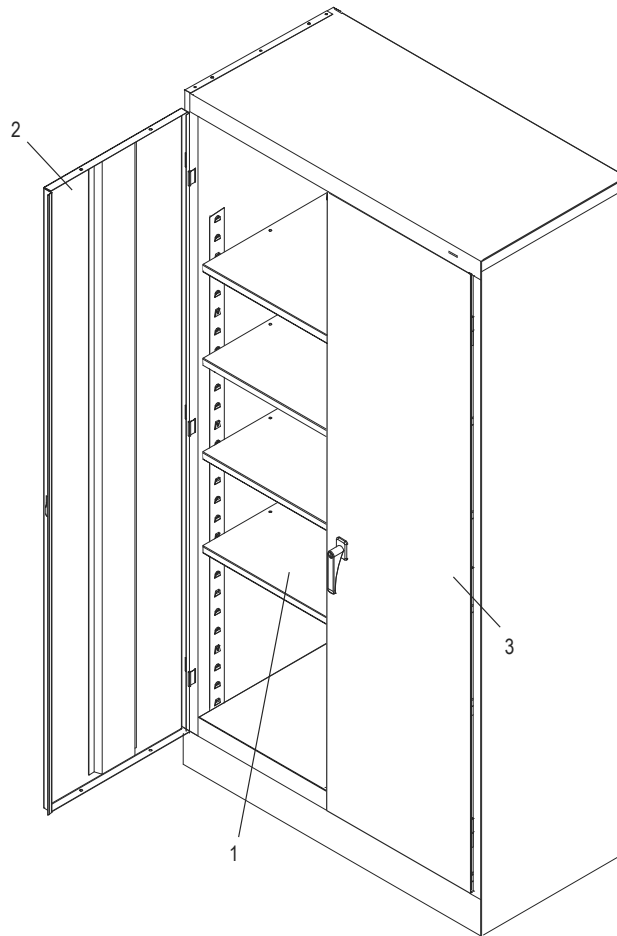

ULINE H-1105A INDUSTRIAL STORAGE CABINET – ASSEMBLED

1-800-295-5510
uline.com

Para Español, vea páginas 3-4.
Pour le français, consulter les pages 5-6.

PRIMARY ASSEMBLY

PRIMARY ASSEMBLY PARTS LIST

#	DESCRIPTION	QTY.	ULINE PART NO.	MFG. PART NO.
1	Shelf – Black	4	H-1105ADD-BL	301-BLK
1	Shelf – Gray	4	H-1105ADD-GR	301-MGY
1	Shelf – Tan	4	H-1105ADD-T	301-CPY
1	Shelf – White	4	H-1105ADD-W	301-ULW
2	Left Door – Black	1	H-1105-LDRBL	944LD-BLK
2	Left Door – Gray	1	H-1105-GRLDR	944LD-MGY
2	Left Door – Tan	1	H-1105-TNLDR	944LD-CPY
2	Left Door – White	1	-----	944LD-ULW
3	Right Door – Black	1	H-1105-BLKDR	944RD-BLK
3	Right Door – Gray	1	H-1105-GRRDR	944RD-MGY
3	Right Door – Tan	1	H-1105-TNRDR	944RD-CPY
3	Right Door – White	1	-----	944RD-ULW
	Touch Up Paint – Black (Not Shown)	1	H-5361	-----
	Touch Up Paint – Gray (Not Shown)	1	H-5362	LTUP-2-MGY
	Touch Up Paint – Tan (Not Shown)	1	H-5364	LTUP-1-CPY
	Touch Up Paint – White (Not Shown)	1	-----	LTUP-ULW

ULINE H-1105A

INDUSTRIAL STORAGE CABINET – ASSEMBLED

1-800-295-5510
uline.com

HANDLE ASSEMBLY

#	DESCRIPTION	QTY.	ULINE PART NO.	MFG. PART NO.
4	Lock Bar (Set of 2)	1	H-1105-11	944LB
5	Door Handle with Keys and Hardware	1	H-1105-12	944LH
6	Locking Cam	1	H-1105-13	944LC
7	Cotter Pin	1	H-2216-CTRPN	CTRPN
8	Lock Bar Guide	2	H-1105-15	944GI
9	Hinge Pin	6	H-1106-16	944HP
10	Bolt (#8-32 x 3/8")	44	-----	-----
11	Nut (#8-32)	44	-----	-----
12	Nut Driver	1	H-1224-TOOL2	TOOL2
	Replacement Hardware Pack (Not Included) Bolts #8-32 x 3/8" (72), Nuts #8-32 (72)	1	H-1224-19	HW-72
	Extra Keys (Set of 2) (Not Shown)	1	H-1105-KEYS	944HP