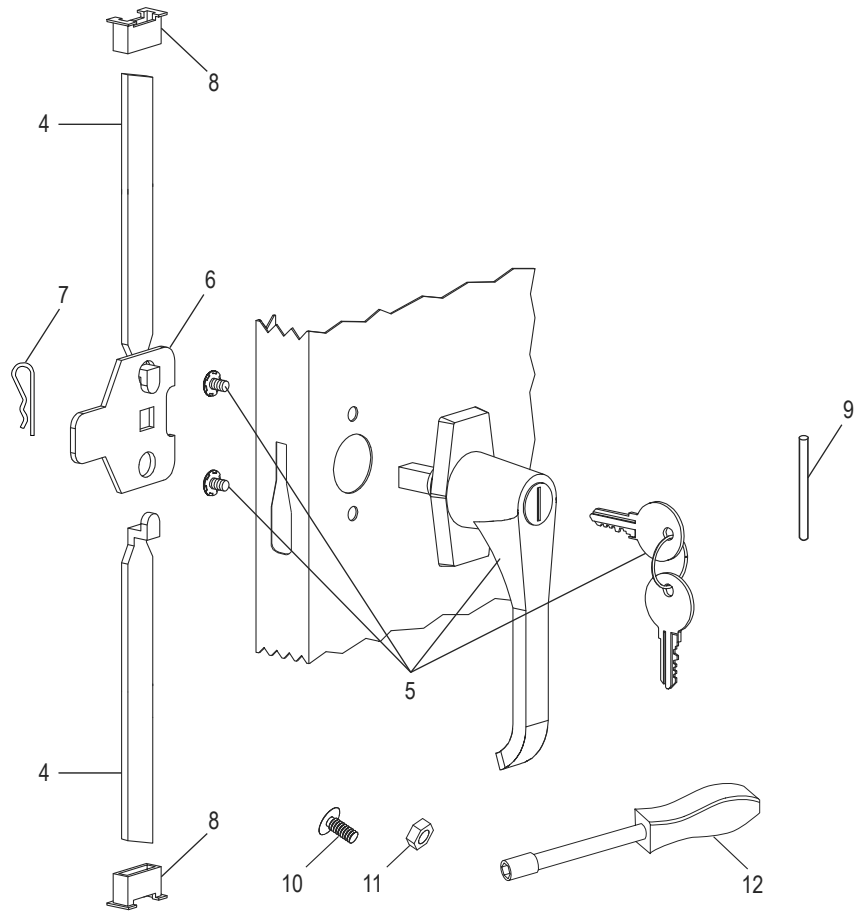

ULINE H-1105A INDUSTRIAL STORAGE CABINET – ASSEMBLED

1-800-295-5510
uline.com

Para Español, vea páginas 3-4.
Pour le français, consulter les pages 5-6.

PRIMARY ASSEMBLY

PRIMARY ASSEMBLY PARTS LIST

#	DESCRIPTION	QTY.	ULINE PART NO.	MFG. PART NO.
1	Shelf – Black	4	H-1105ADD-BL	301-BLK
1	Shelf – Gray	4	H-1105ADD-GR	301-MGY
1	Shelf – Tan	4	H-1105ADD-T	301-CPY
1	Shelf – White	4	H-1105ADD-W	301-ULW
2	Left Door – Black	1	H-1105-LDRBL	944LD-BLK
2	Left Door – Gray	1	H-1105-GRLDR	944LD-MGY
2	Left Door – Tan	1	H-1105-TNLDR	944LD-CPY
2	Left Door – White	1	-----	944LD-ULW
3	Right Door – Black	1	H-1105-BLKDR	944RD-BLK
3	Right Door – Gray	1	H-1105-GRRDR	944RD-MGY
3	Right Door – Tan	1	H-1105-TNRDR	944RD-CPY
3	Right Door – White	1	-----	944RD-ULW
	Touch Up Paint – Black (Not Shown)	1	H-5361	-----
	Touch Up Paint – Gray (Not Shown)	1	H-5362	LTUP-2-MGY
	Touch Up Paint – Tan (Not Shown)	1	H-5364	LTUP-1-CPY
	Touch Up Paint – White (Not Shown)	1	-----	LTUP-ULW

ULINE H-1105A

INDUSTRIAL STORAGE CABINET – ASSEMBLED

1-800-295-5510
uline.com

HANDLE ASSEMBLY

#	DESCRIPTION	QTY.	ULINE PART NO.	MFG. PART NO.
4	Lock Bar (Set of 2)	1	H-1105-11	944LB
5	Door Handle with Keys and Hardware	1	H-1105-12	944LH
6	Locking Cam	1	H-1105-13	944LC
7	Cotter Pin	1	H-2216-CTRPN	CTRPN
8	Lock Bar Guide	2	H-1105-15	944GI
9	Hinge Pin	6	H-1106-16	944HP
10	Bolt (#8-32 x 3/8")	44	-----	-----
11	Nut (#8-32)	44	-----	-----
12	Nut Driver	1	H-1224-TOOL2	TOOL2
	Replacement Hardware Pack (Not Included) Bolts #8-32 x 3/8" (72), Nuts #8-32 (72)	1	H-1224-19	HW-72
	Extra Keys (Set of 2) (Not Shown)	1	H-1105-KEYS	944HP