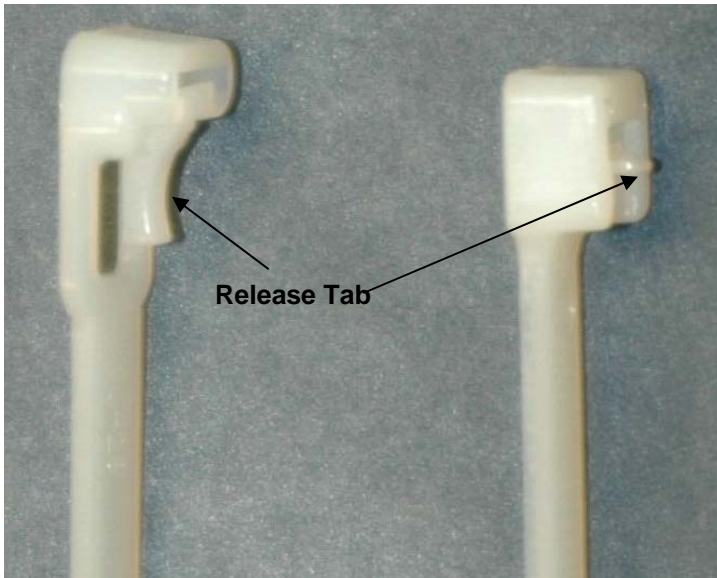

## Releasable Cable Ties

**Uline carries two styles of releasable cable ties.**

### **Under 12"**

S-1258  
S-1259  
S-5366