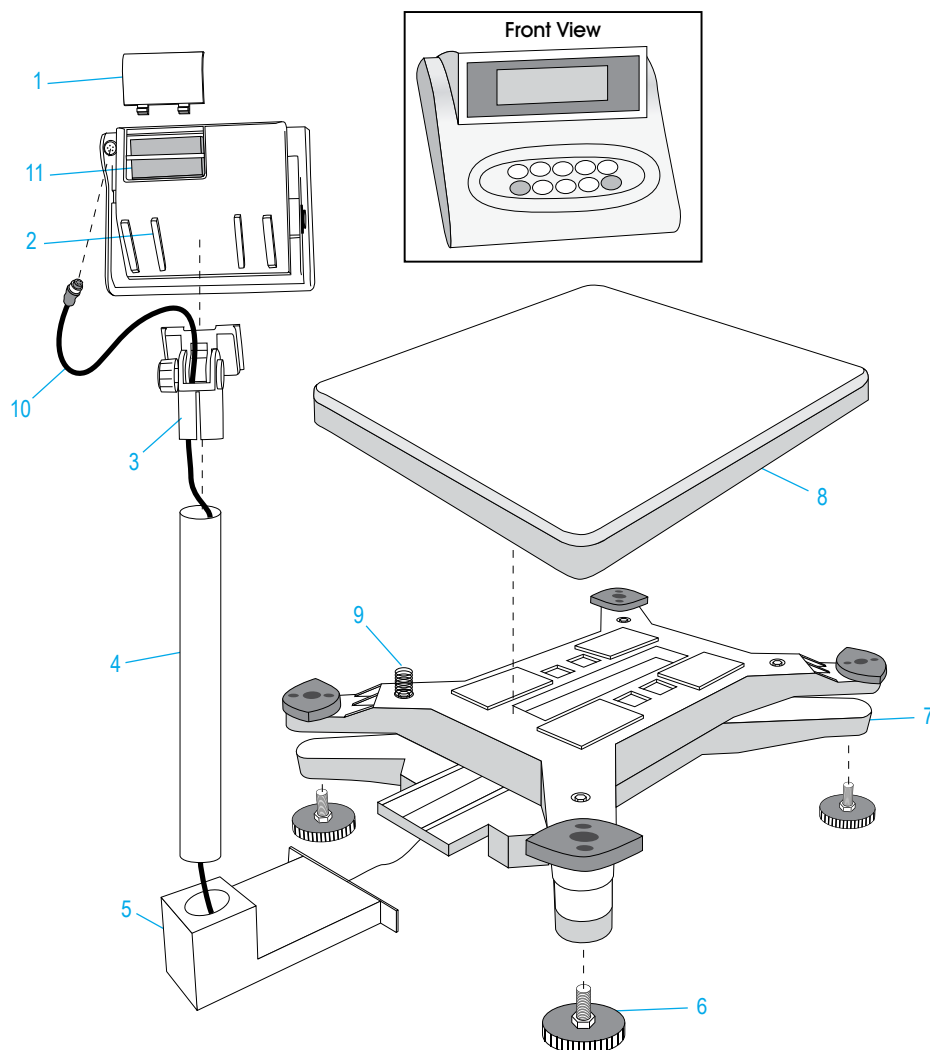

# ULINE H-747 INDUSTRIAL PLATFORM FLOOR SCALE

1-800-295-5510  
uline.com

#	DESCRIPTION	QTY.	ULINE PART NO.	MFG. PART NO.
1	Battery Compartment Cover	1	-----	-----
2	Display Indicator	1	H-747-DISIND	9386
3	Support Bracket	1	-----	-----
4	Column	1	-----	-----
5	Base Bracket	1	-----	-----
6	Foot	4	H-670-FOOT	6
7	Platform Base	1	-----	-----
8	Pan	1	-----	-----
9	Grounding Spring	1	-----	-----
10	Rechargeable Battery	1	H-747-BATTERY	1210046010
11	Load Cell (Not Shown)	1	H-747-LDCELL	ZLC04S0005001
12	Power Switch	1	H-747-PWRSWT	-----
13	Keypad	1	H-747-KEYPAD	LHW300KGKE YP